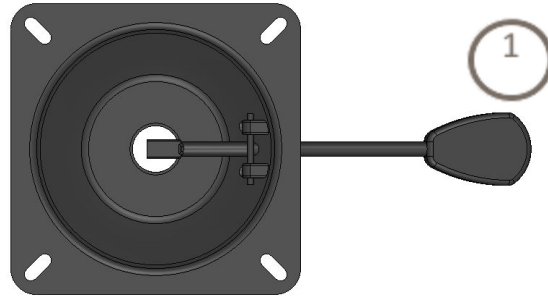

BST4 height control operating instructions

Top view (as seated)

Front view (as facing chair)

- ① **Seat height adjustment:**
Lift tab up to adjust seat height