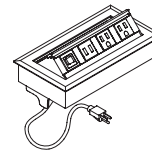

**PS-41**  
**\$943**  
 Dual sided  
 2 Outlets  
 2 Blank data ports  
 72" Cord  
 (Silver)

**PS-43**  
**\$697**  
 Dual sided  
 2 Outlets  
 2 Blank data ports  
 72" Cord  
 (Silver)

**PS-61W/PS-61W-BC**  
**\$321/384**  
 BC: braided cord  
 2 Outlets  
 2 Charging USB  
 1 Open data  
 6' Cord  
 UL listed  
 (White)

**PS-66B/PS-66S**  
**\$181**  
 1 Outlet  
 1 Data  
 9' Cord  
 UL listed  
 (Black or Silver)

**PS-67B/PS-67S**  
**\$181**  
 2 Outlets  
 9' Cord  
 UL listed  
 (Black or Silver)

**PS-68B/PS-68S**  
**\$233**  
 1 Outlet  
 2 Charging USB  
 9' Cord  
 UL listed  
 (Black or Silver)

**PS-69B/PS-69S**  
**\$261**  
 2 Outlets  
 2 Charging USB  
 9' Cord  
 UL listed  
 (Black or Silver)

**PS-70B/PS-70S**  
**\$319**  
 2 Outlets  
 2 Charging USB  
 1 Data  
 9' Cord  
 UL listed  
 (Black or Silver)

**PS-71B/PS-71S**  
**\$763**  
 Dual sided  
 2 Outlets  
 2 Charging USB  
 1 VGA coupler (side 1)  
 1 HDMI coupler (side 2)  
 10' Cord  
 UL listed  
 (Black or Silver)

**PS-72**  
**\$135**  
 3.5" Pop-up  
 2 Outlets  
 2 Charging USB  
 10' Cord  
 UL listed  
 (Black)