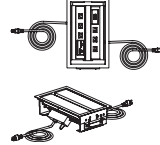

**PSH-16PP**  
**\$287**  
 Hardwired  
 2 Outlets  
 9' Cord  
 UL listed  
 (Silver)

**PS-28/PS-29**  
**\$191**  
 2 Outlets  
 2 Open data  
 10' Cord  
 UL listed  
 (Black or Silver)

**PS-37/PS-38**  
**\$2,155/2,169**  
 6 Outlets  
 2 Data  
 1 HDMI  
 1 VGA  
 1 Mini stereo  
 10' Cord  
 UL listed  
 (Black or Silver)