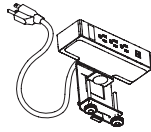

PS-63W
$373
Clamp mount
3 Outlets
2 Charging USB
1 Open data
6' Cord
UL listed
(White)