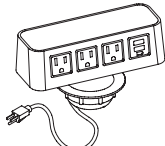

**PS-73**  
**\$89**  
 3.5" Pop-up  
 2 Outlets  
 1 Data  
 10' Cord  
 UL listed  
 (Black)

**PS-74**  
**\$114**  
 3.5" Grommet dock with lid  
 2 Outlets  
 10' Cord  
 UL listed  
 (Black)

**PS-75**  
**\$156**  
 3.5" Grommet dock with lid  
 1 Outlet  
 2 Charging USB  
 10' Cord  
 UL listed  
 (Black)

**PS-78**  
**\$504**  
 2 Outlets  
 2 Charging USB  
 1 Open data  
 6' Cord  
 UL listed  
 (Anodized Aluminum finish)

**PS-79B/PS-79S**  
**\$1,258**  
 3 Outlets  
 2 Charging USB  
 1 HDMI  
 1 Data  
 1 VGA  
 1 3.5mm Audio  
 12' Cord  
 UL listed  
 (Black or Silver)

**PS80B/PS-80S**  
**\$1,121**  
 2 Outlets  
 1 Charging USB  
 1 HDMI  
 12' Cord  
 UL listed  
 (Black or Silver)

**PS-81B/PS-81S**  
**\$1,602**  
 3 Outlets (both sides)  
 2 Charging USB (both sides)  
 1 Data  
 1 VGA  
 1 Phone  
 1 HDMI  
 (Black or Silver)

**PS-83WA/PS-83WA-BC**  
**\$367/528**  
 BC: braided cord  
 3 Outlets  
 2 Charging USB  
 10' Cord  
 UL listed  
 (White)

**PS-85B/PS-85S**  
**\$408**  
 2 Outlets  
 2 Charging USB  
 10' Cord  
 UL listed  
 (Black or Silver)