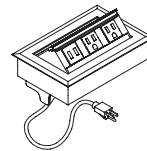

**PS-41**  
**\$943**  
 Dual sided  
 2 Outlets  
 2 Blank data ports  
 72" Cord  
 (Silver)

**PS-43**  
**\$697**  
 Dual sided  
 2 Outlets  
 2 Blank data ports  
 72" Cord  
 (Silver)

**PS-61W/PS-61W-BC**  
**\$321/384**  
 BC: braided cord  
 2 Outlets  
 2 Charging USB  
 1 Open data  
 6' Cord  
 UL listed  
 (White)

**PS-66B/PS-66S**  
**\$181**  
 1 Outlet  
 1 Data  
 9' Cord  
 UL listed  
 (Black or Silver)

**PS-67B/PS-67S**  
**\$181**  
 2 Outlets  
 9' Cord  
 UL listed  
 (Black or Silver)

**PS-68B/PS-68S**  
**\$233**  
 1 Outlet  
 2 Charging USB  
 9' Cord  
 UL listed  
 (Black or Silver)