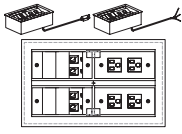

## Grommet

**PS-12-N (plug)**  
**PSH-12-N (hardwire)**  
**\$1,948/2,334**  
 Dual sided  
 4 Outlets  
 4 Data  
 4 Blank data ports  
 9' Cord  
 (Satin Nickel)

**PS-12-X (plug)**  
**PSH-12-X (hardwire)**  
**\$1,197/1,353**  
 Dual sided  
 4 Outlets  
 4 Data  
 4 Blank data ports  
 9' Cord  
 (Black)

**PSH-16PP**  
**\$287**  
 Hardwired  
 2 Outlets  
 9' Cord  
 UL listed  
 (Silver)

**PS-28/PS-29**  
**\$191**  
 2 Outlets  
 2 Open data  
 10' Cord  
 UL listed  
 (Black or Silver)

**PS-37/PS-38**  
**\$2,155/2,169**  
 6 Outlets  
 2 Data  
 1 HDMI  
 1 VGA  
 1 Mini stereo  
 10' Cord  
 UL listed  
 (Black or Silver)