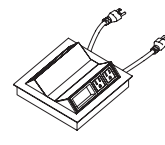

**PSH-16PP**  
**\$287**  
 Hardwired  
 2 Outlets  
 9' Cord  
 UL listed  
 (Silver)

**PS-28/PS-29**  
**\$191**  
 2 Outlets  
 2 Open data  
 10' Cord  
 UL listed  
 (Black or Silver)

**PS-37/PS-38**  
**\$2,155/2,169**  
 6 Outlets  
 2 Data  
 1 HDMI  
 1 VGA  
 1 Mini stereo  
 10' Cord  
 UL listed  
 (Black or Silver)

**PS-41**  
**\$943**  
 Dual sided  
 2 Outlets  
 2 Blank data ports  
 72" Cord  
 (Silver)

**PS-43**  
**\$697**  
 Dual sided  
 2 Outlets  
 2 Blank data ports  
 72" Cord  
 (Silver)

**PS-61W/PS-61W-BC**  
**\$321/384**  
 BC: braided cord  
 2 Outlets  
 2 Charging USB  
 1 Open data  
 6' Cord  
 UL listed  
 (White)