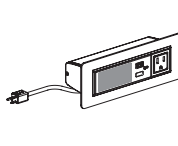

**PS80B/PS-80S**  
**\$1,121**  
 2 Outlets  
 1 Charging USB  
 1 HDMI  
 12' Cord  
 UL listed  
 (Black or Silver)

**PS-81B/PS-81S**  
**\$1,602**  
 3 Outlets (both sides)  
 2 Charging USB (both sides)  
 1 Data  
 1 VGA  
 1 Phone  
 1 HDMI  
 (Black or Silver)

**PS-83WA/PS-83WA-BC**  
**\$367/528**  
 BC: braided cord  
 3 Outlets  
 2 Charging USB  
 10' Cord  
 UL listed  
 (White)

**PS-85B/PS-85S**  
**\$408**  
 2 Outlets  
 2 Charging USB  
 10' Cord  
 UL listed  
 (Black or Silver)