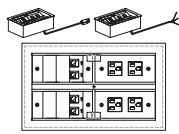

## Grommet

**PS-12-N (plug)**  
**PSH-12-N (hardwire)**  
**\$1,948/2,334**  
 Dual sided  
 4 Outlets  
 4 Data  
 4 Blank data ports  
 9' Cord  
 (Satin Nickel)

**PS-12-X (plug)**  
**PSH-12-X (hardwire)**  
**\$1,197/1,353**  
 Dual sided  
 4 Outlets  
 4 Data  
 4 Blank data ports  
 9' Cord  
 (Black)

**PSH-16PP**  
**\$287**  
 Hardwired  
 2 Outlets  
 9' Cord  
 UL listed  
 (Silver)

**PS-28/PS-29**  
**\$191**  
 2 Outlets  
 2 Open data  
 10' Cord  
 UL listed  
 (Black or Silver)

**PS-37/PS-38**  
**\$2,155/2,169**  
 6 Outlets  
 2 Data  
 1 HDMI  
 1 VGA  
 1 Mini stereo  
 10' Cord  
 UL listed  
 (Black or Silver)