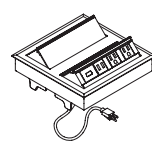

**PS-41**  
**\$943**  
 Dual sided  
 2 Outlets  
 2 Blank data ports  
 72" Cord  
 (Silver)

**PS-43**  
**\$697**  
 Dual sided  
 2 Outlets  
 2 Blank data ports  
 72" Cord  
 (Silver)

**PS-61W/PS-61W-BC**  
**\$321/384**  
 BC: braided cord  
 2 Outlets  
 2 Charging USB  
 1 Open data  
 6' Cord  
 UL listed  
 (White)

**PS-66B/PS-66S**  
**\$181**  
 1 Outlet  
 1 Data  
 9' Cord  
 UL listed  
 (Black or Silver)

**PS-67B/PS-67S**  
**\$181**  
 2 Outlets  
 9' Cord  
 UL listed  
 (Black or Silver)

**PS-68B/PS-68S**  
**\$233**  
 1 Outlet  
 2 Charging USB  
 9' Cord  
 UL listed  
 (Black or Silver)

**PS-69B/PS-69S**  
**\$261**  
 2 Outlets  
 2 Charging USB  
 9' Cord  
 UL listed  
 (Black or Silver)

**PS-70B/PS-70S**  
**\$319**  
 2 Outlets  
 2 Charging USB  
 1 Data  
 9' Cord  
 UL listed  
 (Black or Silver)

**PS-71B/PS-71S**  
**\$763**  
 Dual sided  
 2 Outlets  
 2 Charging USB  
 1 VGA coupler (side 1)  
 1 HDMI coupler (side 2)  
 10' Cord  
 UL listed  
 (Black or Silver)

**PS-72**  
**\$135**  
 3.5" Pop-up  
 2 Outlets  
 2 Charging USB  
 10' Cord  
 UL listed  
 (Black)