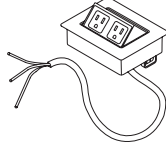

**PSH-16PP**  
**\$287**  
 Hardwired  
 2 Outlets  
 9' Cord  
 UL listed  
 (Silver)

**PS-28/PS-29**  
**\$191**  
 2 Outlets  
 2 Open data  
 10' Cord  
 UL listed  
 (Black or Silver)

**PS-37/PS-38**  
**\$2,155/2,169**  
 6 Outlets  
 2 Data  
 1 HDMI  
 1 VGA  
 1 Mini stereo  
 10' Cord  
 UL listed  
 (Black or Silver)