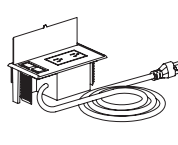

PS-28/PS-29
$191
2 Outlets
2 Open data
10' Cord
UL listed
(Black or Silver)