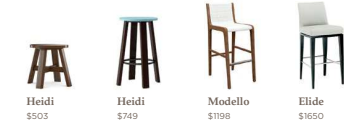

Stools | wood