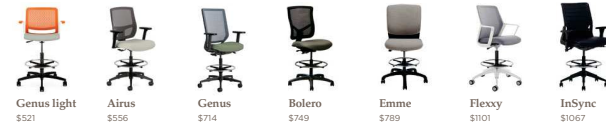

Task stools