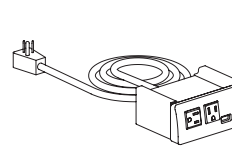

PS-55/PS-55W

$250
2 Outlets (Front)
2 Charging USB (Front)
1 Outlet (Back)
10' Cord
UL listed
(Black or White)