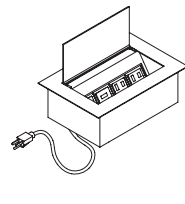

PS-78/PS-78-HW

$720
2 Outlets
2 Charging USB
1 Open data
6' Cord
HW: hard-wired 72" whip
infeed
UL listed
(Anodized Aluminum finish)