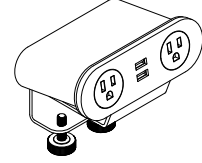

PS-3CM

$392
Clamp mount
2 Outlets/1 Outlet
2 Charging USB/3 USB (2 A
& 1 C)
10' Cord
UL listed
(White, silver, black, sunrise,
ash, spruce)