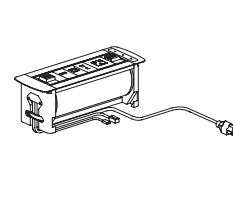

PS-111B/PS-111S/ PS-111B-HW/PS- 111S-HW

$1,161
115 Amp outlets
1 Charging USB A & C port
1 CAT6 Data port
1 HDMI
12' Cord/12' Hardwire cord
12' CAT6 Data cable
4' HDMI Cable
UL listed
(Black or Silver)