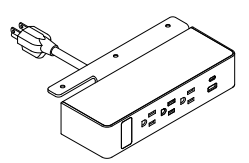

Power supply matrix

Grommet

PSH-16PP

$411
Hardwired
2 Outlets
6' Cord
UL listed
(Silver)

PS-37/PS-38 PS-37-HW/ PS-38-HW

$3081
6 Outlets
2 Data
1 HDMI
1 VGA
1 Mini stereo
2 9' Cord/2 9' Hardwire cord
HW: hard-wired 72" whip
infeed
HW:
UL listed
(Black or Silver)

PS-43

$996
Dual sided
2 Outlets
2 Blank data ports
2 72" Cord
UL listed
(Silver)

PS-66B/PS-66S

$260
1 Outlet
1 Data
9' Cord
UL listed
(Black or Silver)

PS-67B/PS-67S

$260
2 Outlets
9' Cord
UL listed
(Black or Silver)

PS-68B/PS-68S

$332
1 Outlet
2 Charging USB A&C
9' Cord
UL listed
(Black or Silver)

PS-69B/PS-69S

$373
2 Outlets
1 Charging USB A&C
10' Cord
UL listed
(Black or Silver)

PS-70B/PS-70S

$456
2 Outlets
1 Charging USB A&C
1 Data
10' Cord
UL listed
(Black or Silver)

PS-71B/PS-71S

$1,089
Dual sided
2 Outlets per side
1 Charging USB A&C per side
1 VGA coupler (side 1)
1 HDMI coupler (side 2)
10' Cord
UL listed
(Black or Silver)

PS-91B/PS-91W PS-91B-BC PS-91W-BC

$620/732
BC: braided cord
2 Outlets
2 Dual charging USB A&C port
10' Cord
UL listed
(Black or White)

PS-99S/PS-99B

$456
2 Outlets
2 Charging USB A&C
1 HDMI
10' Cord
UL listed
(Black or Silver)

PS-74

$163
3" Grommet dock with lid
2 Outlets
10' Cord
UL listed
(Black)

PS-75

$225
3" Grommet dock with lid
1 Outlet
2 Charging USB A&C
10' Cord
UL listed
(Black)

PS-78/PS-78-HW

$720
2 Outlets
2 Charging USB
1 Open data
6' Cord
HW: hard-wired 72" whip
infeed
UL listed
(Anodized Aluminum finish)

PS-81B/PS-81S

$2,289
3 Outlets (both sides)
1 Charging USB-A (both sides)
1 Charging USB-C (both sides)
(both sides)
1 Data
1 VGA
1 Phone
1 HDMI
2 Grommet openings for wire
pass-thru
10' Cord
UL listed
(Black or Silver)

PS-85B/PS-85S

$581
2 Outlets
2 Charging USB A&C
10' Cord
UL listed
(Black or Silver)

PS-92B/PS-92W PS-92B-BC PS-92W-BC