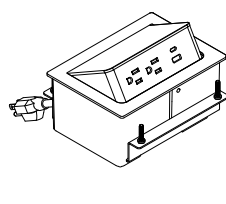

PS-85B/PS-85S

$581
2 Outlets
2 Charging USB A&C
10' Cord
UL listed
(Black or Silver)