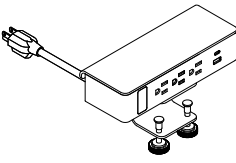

PS-107B/W

$477
Clamp mount
3 110-volt AC receptacles
Combo 60-watt USB-A/C
receptacle
(1) Data Port for HDMI,
RJ45, VGA, or blank
insert option
6' Cord
UL listed
(White, black)