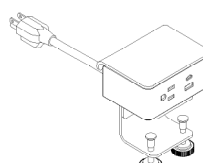

PS-105B/W

$408
Clamp mount
110-volt AC receptacle
Combo 60-watt USB-A/C
receptacle
6' Cord
UL listed
(White, black)