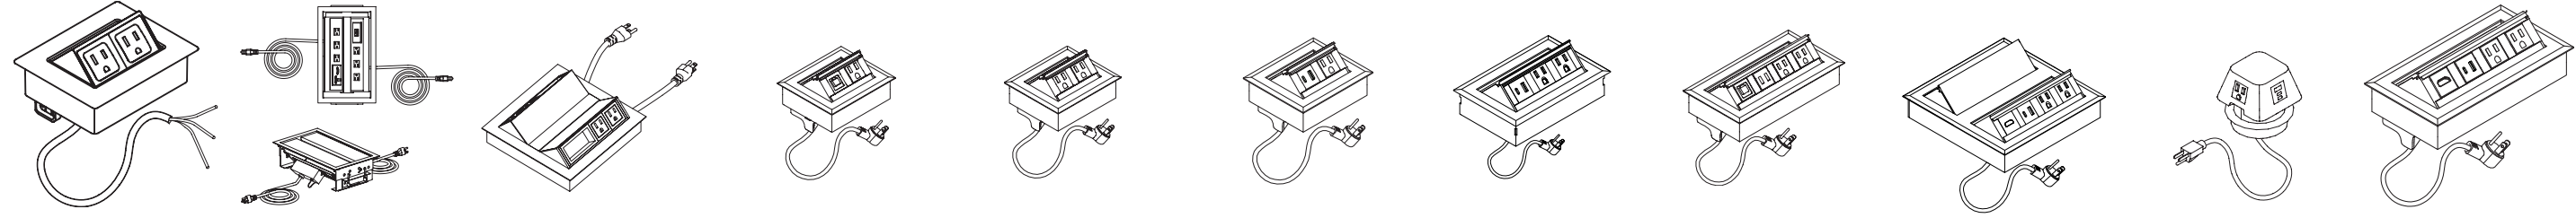

Power supply matrix

Grommet

PSH-16PP

$411
Hardwired
2 Outlets
6' Cord
UL listed
(Silver)

PS-37/PS-38 PS-37-HW/ PS-38-HW

$3081
6 Outlets
2 Data
1 HDMI
1 VGA
1 Mini stereo
2 9' Cord/2 9' Hardwire cord
HW: hard-wired 72" whip
infeed
HW:
UL listed
(Black or Silver)

PS-43

$996
Dual sided
2 Outlets
2 Blank data ports
2 72" Cord
UL listed
(Silver)

PS-66B/PS-66S

$260
1 Outlet
1 Data
9' Cord
UL listed
(Black or Silver)

PS-67B/PS-67S

$260
2 Outlets
9' Cord
UL listed
(Black or Silver)

PS-68B/PS-68S

$332
1 Outlet
2 Charging USB A&C
9' Cord
UL listed
(Black or Silver)

PS-69B/PS-69S

$373
2 Outlets
1 Charging USB A&C
10' Cord
UL listed
(Black or Silver)

PS-70B/PS-70S

$456
2 Outlets
1 Charging USB A&C
1 Data
10' Cord
UL listed
(Black or Silver)

PS-71B/PS-71S

$1,089
Dual sided
2 Outlets per side
1 Charging USB A&C per side
1 VGA coupler (side 1)
1 HDMI coupler (side 2)
10' Cord
UL listed
(Black or Silver)

PS-91B/PS-91W PS-91B-BC PS-91W-BC

$620/732
BC: braided cord
2 Outlets
2 Dual charging USB A&C port
10' Cord
UL listed
(Black or White)

PS-99S/PS-99B

$456
2 Outlets
2 Charging USB A&C
1 HDMI
10' Cord
UL listed
(Black or Silver)

PS-74

$163
3" Grommet dock with lid
2 Outlets
10' Cord
UL listed
(Black)

PS-75

$225
3" Grommet dock with lid
1 Outlet
2 Charging USB A&C
10' Cord
UL listed
(Black)

PS-78/PS-78-HW

$720
2 Outlets
2 Charging USB
1 Open data
6' Cord
HW: hard-wired 72" whip
infeed
UL listed
(Anodized Aluminum finish)

PS-81B/PS-81S

$2,289
3 Outlets (both sides)
1 Charging USB-A (both sides)
1 Charging USB-C (both sides)
(both sides)
1 Data
1 VGA
1 Phone
1 HDMI
2 Grommet openings for wire
pass-thru
10' Cord
UL listed
(Black or Silver)

PS-85B/PS-85S

$581
2 Outlets
2 Charging USB A&C
10' Cord
UL listed
(Black or Silver)

PS-92B/PS-92W PS-92B-BC PS-92W-BC

$335/435
BC: braided cord
1 Outlet
1 USB-A Charger
1 USB-C Charger
10' Cord
UL listed
(Black or White)

PS-93W/PS-93B PS-93W-BC PS-93B-BC

PS-111B/PS-111S/ PS-111B-HW/PS- 111S-HW

$1,161
115 Amp outlets
1 Charging USB A & C port
1 CAT6 Data port
1 HDMI
12' Cord/12' Hardwire cord
12' CAT6 Data cable
4' HDMI Cable
UL listed
(Black or Silver)

PS-112B/PS-112S PS-112B-HW/PS- 112S-HW

$1,243
315 Amp outlets
1 Charging USB A & C port
1 HDMI
1 CAT6 data
1 VGA
13.5mm Audio module
12' Cord/12' Hardwire cord
12' CAT6 Data cable, 12' VGA
cable, 12' audio cable,
4' HDMI cable
UL listed
(Black or Silver)

Edge mount

PS-2CM

$380
Clamp mount
1 Outlets
2 Charging USB
10' Cord
UL listed
(White, silver, black, sunrise,
ash, spruce)

PS-3CM

$392
Clamp mount
2 Outlets/1 Outlet
2 Charging USB/3 USB (2 A
& 1 C)
10' Cord
UL listed
(White, silver, black, sunrise,
ash, spruce)

PS-105B/W

$408
Clamp mount
110-volt AC receptacle
Combo 60-watt USB-A/C
receptacle
6' Cord
UL listed
(White, black)

PS-106B/W

$453
Clamp mount
2 110-volt AC receptacles
Combo 60-watt USB-A/C
receptacle
6' Cord
UL listed
(White, black)

PS-107B/W