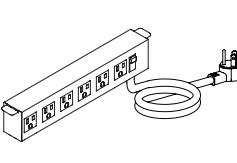

PS-77

$218
6 Outlets
10' Cord
UL listed
(Black)