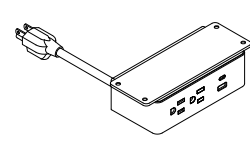

PS-108B/W

$349
Under mount
110-volt AC receptacle
Combo 60-watt USB-A/C
receptacle
6' Cord
UL listed
(White, black)

PS-109B/W

$384
Under mount
2 110-volt AC receptacles
Combo 60-watt USB-A/C
receptacle
6' Cord
UL listed
(White, black)