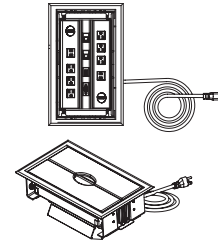

PS-81B/PS-81S

$2,289
3 Outlets (both sides)
1 Charging USB-A (both sides)
1 Charging USB-C (both sides)
(both sides)
1 Data
1 VGA
1 Phone
1 HDMI
2 Grommet openings for wire
pass-thru
10' Cord
UL listed
(Black or Silver)