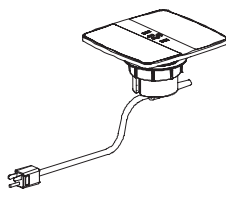

PS-93W/PS-93B PS-93W-BC PS-93B-BC