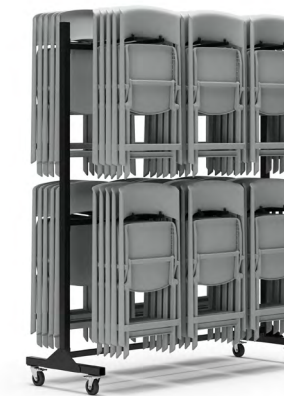

2200-DOLLY-72

FULL PRODUCT INFORMATION

View or download the online price list for complete specification information and statement of line.

FEATURES & OPTIONS

- Steel core with overmolded nylon resin frame construction
- UV-stabilized resin for frequent cleaning and long-term durability
- Resin seat is suitable for indoor and outdoor use
- Available to ship in single or two-pack configurations
- 400 lb. weight rating

Ganging clip

Standard in Overcast, the ganging clip keeps chairs aligned and helps create clean, consistent layouts across a variety of environments.

2200-GB

Wall-hanging bracket

Standard in Overcast, the wall-mount bracket holds one or two chairs and is designed to fit behind doors and in other tight spaces.

2200-BR

Storage dollies

Single-tier and double-tier storage dollies support different capacity needs. Single-tier dollies hold up to 36 chairs, while double-tier dollies hold up to 72.

FINISHES

Resin

Tallow
Standard