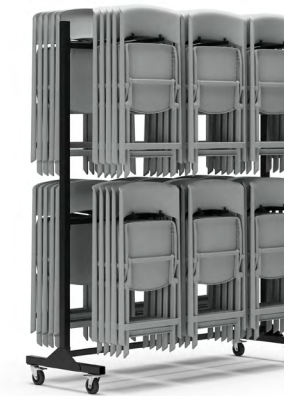

2200-DOLLY-72

FULL PRODUCT INFORMATION

View or download the online price list for complete specification information and statement of line.

**FEATURES & OPTIONS**

**Ganging clip bracket**

Standard in Overcast, the ganging clip keeps chairs aligned and helps create clean, consistent layouts across a variety of environments.

**2200-GB**

**Wall-hanging bracket**

Standard in Overcast, the wall-mount bracket holds one or two chairs and is designed to fit behind doors and in other tight spaces.

**2200-BR**

**Storage dollies**

Single-tier and double-tier storage dollies support different capacity needs. Single-tier dollies hold up to 36 chairs, while double-tier dollies hold up to 72.

**FINISHES**

Resin

Tallow  
Standard

Overcast  
Standard

Grounded  
Standard

A healthcare professional in green scrubs and a stethoscope is shown from the waist down, holding a grey folding chair. The chair is folded and stands upright. The background is a clinical room with a window showing trees and a wooden cabinet with drawers on the right.