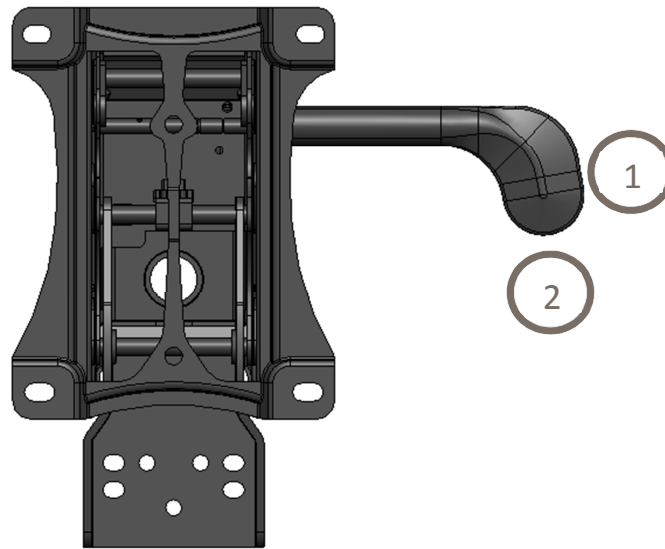

BDB4 Mechanism Operating Instructions

Top View (As seated)

- ① **Seat Height Adjustment:**
Push tab down to adjust seat height

- ② **Back Tilt Adjustment:**
To recline, pull the paddle out from the control. To lock, push the paddle in at either the upright or fully reclined position.