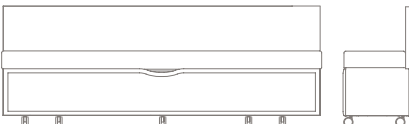

76" High back sleeper bench with casters
8063-76C
w76" d19" h32.75"