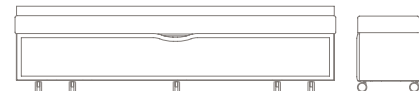

76" Sleeper bench with casters
8062-76C
w68" d19" h22.75"