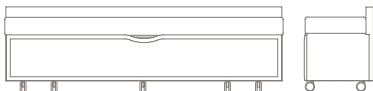

Options

- 3DL trundle front
- 3DL or solid surface back caps
- Optional left or right side facing HPL tablet
- Wall-saver legs
- Additional back cushion on high back models

Full product information

View or download the online price list for complete specification information and statement of line.

Statement of line

68" Sleeper bench
8062-68
w68" d19" h20.5"

76" Sleeper bench
8062-76
w76" d19" h20.5"

68" High back sleeper bench
8063-68
w68" d19" h30.5"

76" High back sleeper bench
8063-76
w76" d19" h30.5"