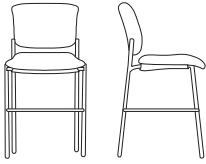

STOOLS STANDARD FEATURES

- Fully Upholstered Seat and Back
- Nylon Glides
- All Styles Rated up to 300 lbs.
- Bar Height
- Clean-Thru Design

ARMLESS

| w | outside d | h | sw | seat sd | sh | inside back | arm height | from floor | weight lbs. | cubic feet |
|-------|-----------|----|------|---------|------|-------------|------------|------------|-------------|------------|
| 22.75 | 26 | 45 | 16.5 | 18.25 | 30.5 | 14.5 | n/a | n/a | 39 | 24 |

- Armless

| model | yds com (54") | sq ft col | com 1 | col 2 | 3 | 4 | 5 | 6 | 7 | 8 | 9 | 10 | 11 | 12 | 13 | 14 | 15 | L1 | L2 | L3 |
|--------------|---------------|-----------|-------|-------|-----|-----|-----|-----|-----|-----|-------|-------|-------|-------|-------|-------|-------|-----|-----|-------|
| C2322 | 1.5 | 30 | 600 | 625 | 653 | 688 | 738 | 808 | 879 | 949 | 1,020 | 1,090 | 1,161 | 1,231 | 1,302 | 1,372 | 1,443 | 920 | 992 | 1,061 |

ARMS

| w | outside d | h | sw | seat sd | sh | inside back | arm height | from floor | weight lbs. | cubic feet |
|----|-----------|----|------|---------|------|-------------|------------|------------|-------------|------------|
| 24 | 26 | 45 | 16.5 | 18.25 | 30.5 | 14.5 | n/a | n/a | n/a | 24 |