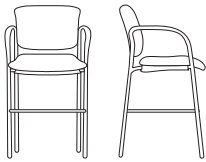

STOOLS STANDARD FEATURES

- Fully Upholstered Seat and Back
- Nylon Glides
- All Styles Rated up to 300 lbs.
- Bar Height
- Clean-Thru Design

ARMLESS

| w | outside d | h | sw | seat sd | sh | inside back | arm height | from floor | weight lbs. | cubic feet |
|-------|-----------|----|------|---------|------|-------------|------------|------------|-------------|------------|
| 22.75 | 26 | 45 | 16.5 | 18.25 | 30.5 | 14.5 | n/a | n/a | 39 | 24 |

- Armless

| model | yds com (54") | sq ft col | com 1 | col 2 | 3 | 4 | 5 | 6 | 7 | 8 | 9 | 10 | 11 | 12 | 13 | 14 | 15 | L1 | L2 | L3 |
|--------------|---------------|-----------|-------|-------|-----|-----|-----|-----|-----|-----|-------|-------|-------|-------|-------|-------|-------|-----|-----|-------|
| C2322 | 1.5 | 30 | 600 | 625 | 653 | 688 | 738 | 808 | 879 | 949 | 1,020 | 1,090 | 1,161 | 1,231 | 1,302 | 1,372 | 1,443 | 920 | 992 | 1,061 |

ARMS

| w | outside d | h | sw | seat sd | sh | inside back | arm height | from floor | weight lbs. | cubic feet |
|----|-----------|----|------|---------|------|-------------|------------|------------|-------------|------------|
| 24 | 26 | 45 | 16.5 | 18.25 | 30.5 | 14.5 | n/a | n/a | n/a | 24 |