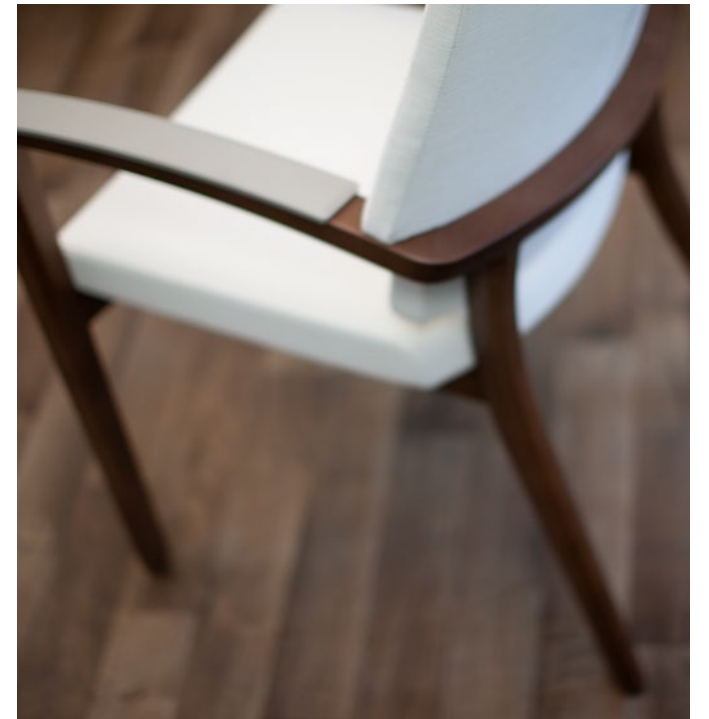

Hug's authentic design embraces the idea that beauty is in the details. Soft beveled upholstery details blend with chamfered wood elements to create a feeling that is crafted and modern, while providing support and comfort to patients and their guests along the way.

Chamfered wood frame

Grey resin arm cap

Hug bariatric seating with solid surface arm cap and Mile Marker casegoods

## Features

- Upholstered seat and back
- Clean-thru design
- Tight cushion
- Wall-saver design
- Detailed seams and chamfered wood elements
- Non-marring adjustable glides