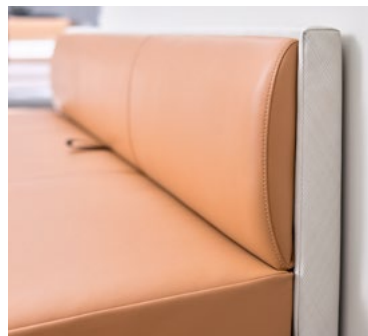

Whisper

patient spaces

Designed for smaller patient rooms, the Whisper Sleepover Bench offers generous comfort and functionality in a clean, compact design. Many options including upholstery, 3D laminates, solid surface and storage solutions allow facilities to personalize for their specific needs. Whisper's intuitive operation makes it the best choice for facilities to support overnight guests.

carolina.ofs.com imagine a place®

CARWHISPC