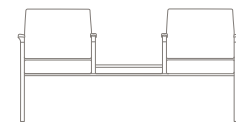

Tandem chair/chair,
panel arm
1610T-CC
w45.5" d26" h34.5"

Tandem chair/chair/chair,
panel arm
1610T-CCC
w67" d26" h34.5"

Tandem loveseat/chair,
open arm
1600T-2C
w67" d26" h34.5"

Tandem chair/loveseat,
open arm
1600T-CC
w67" d26" h34.5"