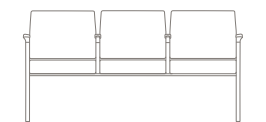

Tandem chair/chair/chair,
panel arm
1610T-CCC
w67" d26" h34.5"