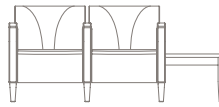

## Statement of line

Guest chair  
**1520** - Guest chair  
**1520-C** - Base chair  
 w24" d26.5" h34"

Loveseat  
**1520-2**  
 w44.25" d26.5" h34"

Bariatric Chair  
**1520-OB** - bariatric  
**1520-K** - bariatric  
 w33" d26.5" h34"

Chair, closed arm  
**5220-1**  
 w27" d29" h31"

Loveseat, closed arm  
**5220-2** - closed arm  
 w48" d29" h31"

Sofa, closed arm  
**5220-3** - closed arm  
 w69" d29" h31"

Chair/chair, closed arm  
**5220-CA**  
 w51" d29" h31"

Chair/chair/chair  
**5220-CAA** - closed arm  
**5220WA-CAA** - open arm  
 w75" d29" h31"

Chair/table  
**5220-CE** - closed arm  
**5220WA-CE** - open arm  
 w46" d29" h31"

Chair/chair/table  
**5220-CAE** - closed arm  
**5220WA-CAE** - open arm  
 w70" d29" h31"