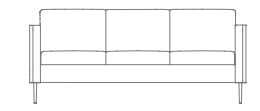

### Statement of line

Upholstered lounge chair  
**689-1**  
w29" d29" h32"

Wood surround lounge chair  
**689-1PB**  
w28.5" d29" h32"

Wood trim lounge chair  
**689-1WT**  
w29" d29" h32"

Upholstered loveseat  
**689-2**  
w51" d29" h32"

Wood surround loveseat  
**689-2PB**  
w50.5" d29" h32"

Wood trim loveseat  
**689-2WT**  
w51" d29" h32"

Upholstered sofa  
**689-3**  
w73" d29" h32"

Wood surround sofa  
**689-3PB**  
w72.5" d29" h32"

Wood trim sofa  
**689-3WT**  
w73" d29" h32"

48" Bench  
**689-48**  
w48" d24" h20"

72" Bench  
**689-72**  
w72" d24" h20"

Marcel Beck