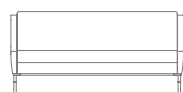

Statement of line

Lounge chair with arms
C202141
w27" d29" h34"

Loveseat with arms
C202142
w49" d29" h34"

Sofa with arms
C202143
w71" d29" h34"

Lounge chair, armless
C202041
w27" d29" h34"

Loveseat, armless
C202042
w49" d29" h34"

Sofa, armless
C202043
w71" d29" h34"

Lounge chair with arms - multiple textiles
C202141-MT
w27" d29" h34"

Loveseat with arms - multiple textiles
C202142-MT
w49" d29" h34"

Sofa with arms - multiple textiles
C202143-MT
w71" d29" h34"