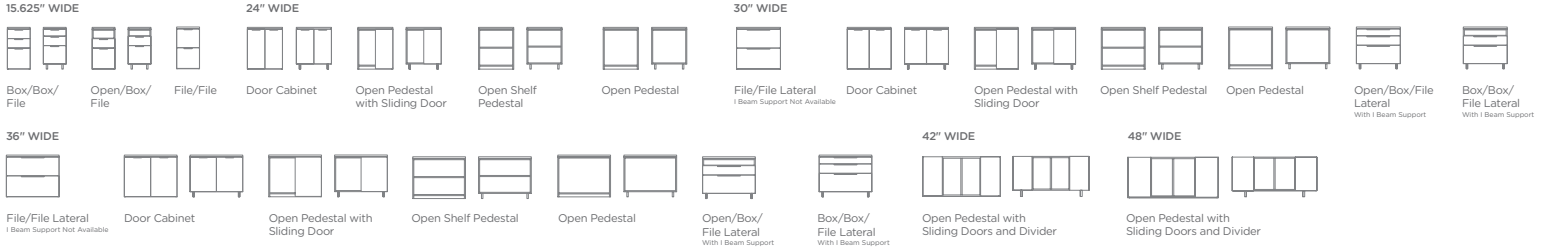

15.625" WIDE
Box/File
Open/File
Mobile Pedestal
Without and With Seat Cushion
24" WIDE
Door Cabinet
Open Pedestal with Sliding Door
Open Shelf Pedestal
Open Pedestal
30" WIDE
Box/File Lateral
Open/File Lateral
Door Cabinet
Open Pedestal with Sliding Door
Open Shelf Pedestal
Open Pedestal
36" WIDE
Box/File Lateral
Open/File Lateral
Door Cabinet
Open Pedestal with Sliding Door
Open Shelf Pedestal
Open Pedestal
42" WIDE
Open Pedestal with Sliding Doors and Divider
48" WIDE
Open Pedestal with Sliding Doors and Divider
LATERAL FILES
24", 30", 36" WIDE
2 Drawer Lateral File
3 Drawer Lateral File
4 Drawer Lateral File

PEDESTALS AND LATERAL FILES

WORKSURFACE HEIGHT PEDESTALS