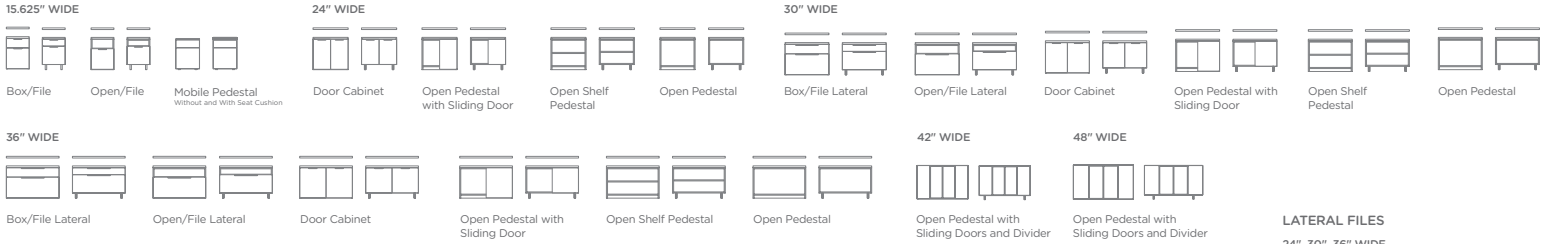

15.625" WIDE
Box/Box/File
Open/Box/File
File/File
24" WIDE
Door Cabinet
Open Pedestal with Sliding Door
Open Shelf Pedestal
Open Pedestal
30" WIDE
File/File Lateral
I Beam Support Not Available
Door Cabinet
Open Pedestal with Sliding Door
Open Shelf Pedestal
Open Pedestal
36" WIDE
File/File Lateral
I Beam Support Not Available
Door Cabinet
Open Pedestal with Sliding Door
Open Shelf Pedestal
Open Pedestal
42" WIDE
Open Pedestal with Sliding Doors and Divider
48" WIDE
Open Pedestal with Sliding Doors and Divider
Open/Box/File Lateral
With I Beam Support
Box/Box/File Lateral
With I Beam Support

30" WIDE
File
Tray/Tray/Tray Pedestal
Open Pedestal with Sliding Door
Open Pedestal
36" WIDE
File
Tray/Tray/Tray Pedestal
Open Pedestal with Sliding Door
Open Pedestal

LOW HEIGHT PEDESTALS