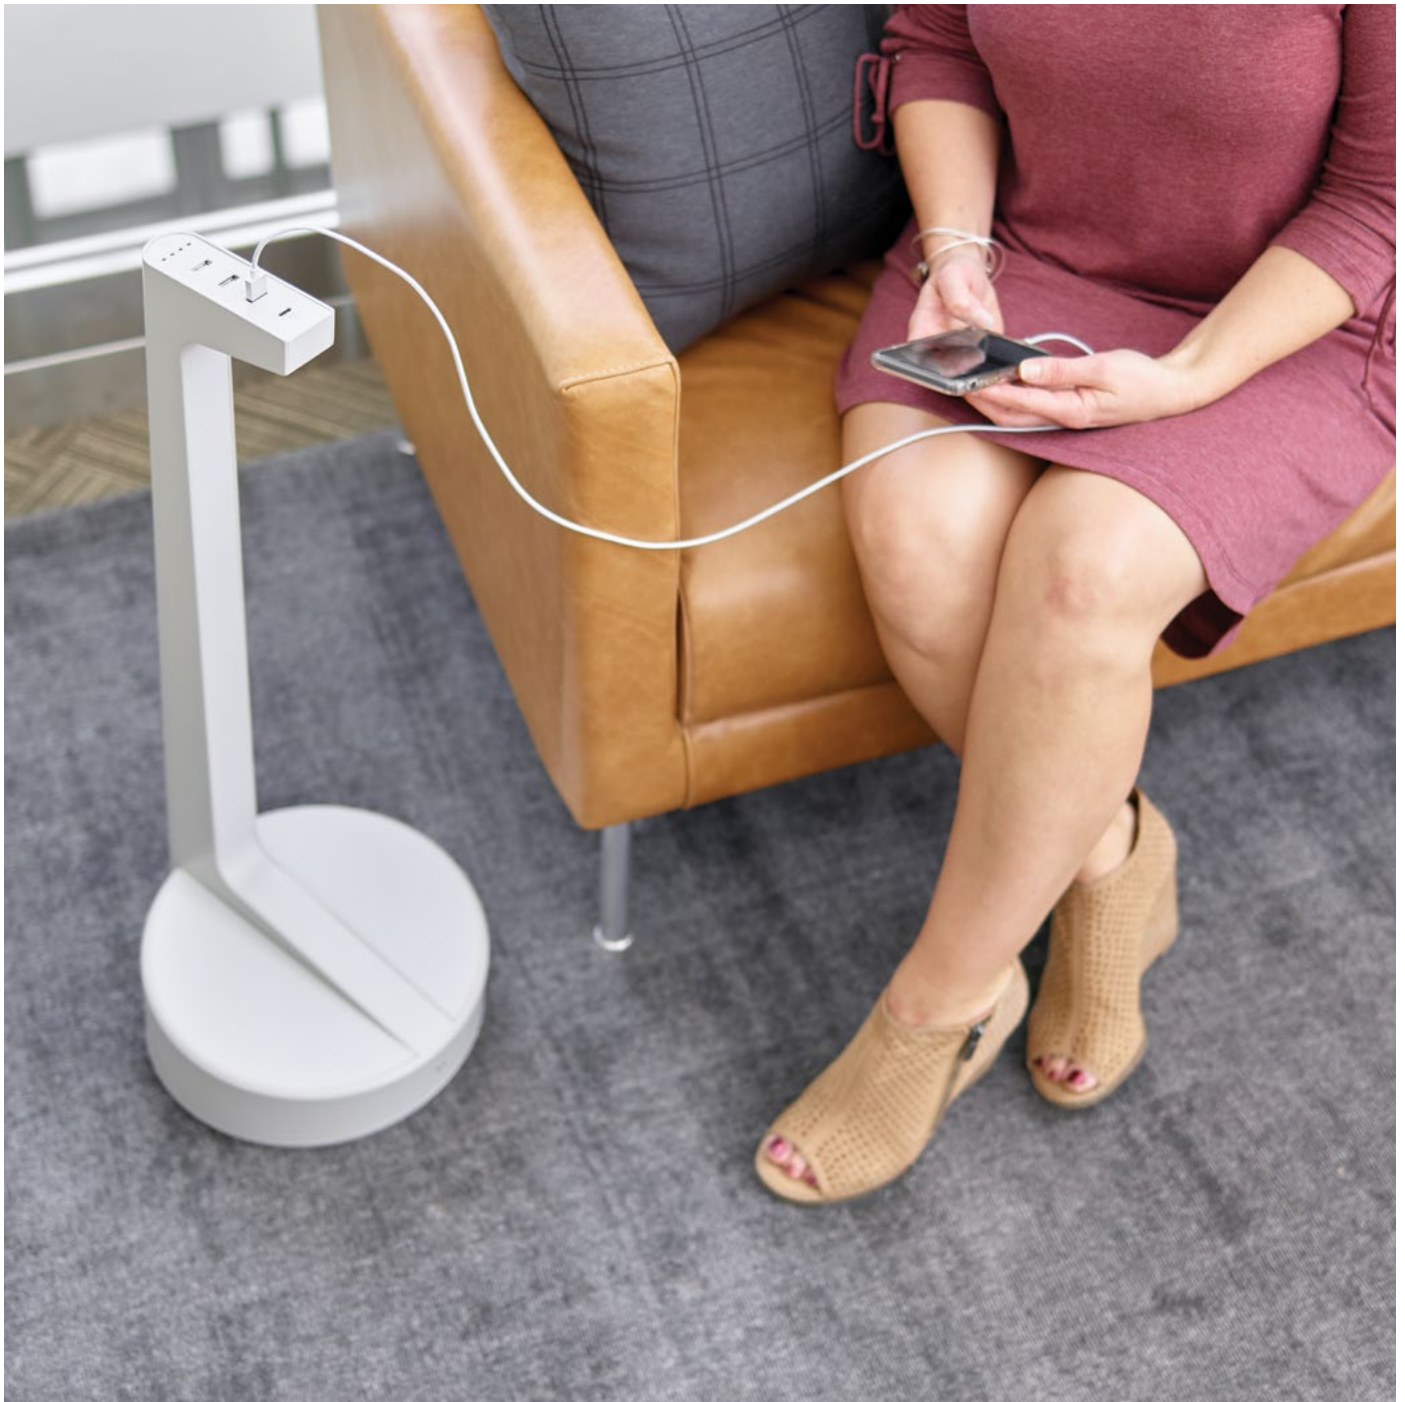

Vesta

These days, power supply is nearly as important as light, because technology has been so integrated into everyday life. While we've come a long way in the form of power supply, most power options are far from a fashion statement.

Vesta was designed to create an easily accessible, design friendly alternative to traditional power options. Drop Vesta into your space as a quaint side stand and keep everyone productive all day long.

Vesta

Features

Power station:

- 10' cord
- One 15 amp outlet
- Two 2.1 amp USB charging ports
- One 18 watt USB-C charging port

Battery operated:

- Three 2.1 amp USB charging ports
- One 18 watt USB-C charging port
- Removable charging cord

Options

- Available in black, fog, storm, or white
- Accent colors
- Lower power outlets
- Battery operated
- Cord color

Full product information

View or download the online price list for complete specification information and statement of line.