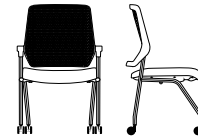

**Nesting Chair (Armless) 5012**

<b>Overall Dimensions</b>	23"w x 24"d x 34.75"h	<b>Weight</b>	20 lbs.
<b>Seat Dimensions</b>	19.5"w x 16.5"d x 18"h	<b>Cubic Feet</b>	21
<b>Seat to Top of Back</b>	17.25"	<b>COM</b>	1 yd.
<b>Back Width</b>	17.25"	<b>COL</b>	17.5 sq. ft.

**Nesting Chair (with Arms) 5009**

<b>Overall Dimensions</b>	23.75"w x 24"d x 34.75"h	<b>Weight</b>	20 lbs.
<b>Seat Dimensions</b>	19.5"w x 16.5"d x 18"h	<b>Cubic Feet</b>	21
<b>Seat to Top of Back</b>	17.25"	<b>COM</b>	1 yd.
<b>Back Width</b>	17.25"	<b>COL</b>	17.5 sq. ft.
<b>Top of Arm to Floor</b>	26"		
<b>Top of Arm to Seat</b>	7.5"		

Standard Features	Options Available
<ul style="list-style-type: none"> <li>• Mesh back</li> <li>• Armless or pivoting arms</li> <li>• Pivoting back</li> <li>• Built-in seat slider</li> <li>• Upholstered seat with molded seat foam</li> <li>• Hard wheel casters</li> <li>• Rated up to 300 lbs.</li> </ul>	<ul style="list-style-type: none"> <li>• Black frame/black plastic or silver frame/grey plastic</li> <li>• Six mesh colors: black, blue, grey, green, orange, red</li> <li>• Ganging device (2 pair per set)</li> <li>• Soft wheel casters</li> <li>• Nylon glides</li> </ul>