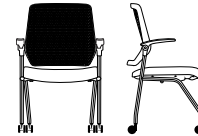

**Nesting Chair (Armless) 5012**

<b>Overall Dimensions</b>	23"w x 24"d x 34.75"h	<b>Weight</b>	20 lbs.
<b>Seat Dimensions</b>	19.5"w x 16.5"d x 18"h	<b>Cubic Feet</b>	21
<b>Seat to Top of Back</b>	17.25"	<b>COM</b>	1 yd.
<b>Back Width</b>	17.25"	<b>COL</b>	17.5 sq. ft.

**Nesting Chair (with Arms) 5009**

<b>Overall Dimensions</b>	23.75"w x 24"d x 34.75"h	<b>Weight</b>	20 lbs.
<b>Seat Dimensions</b>	19.5"w x 16.5"d x 18"h	<b>Cubic Feet</b>	21
<b>Seat to Top of Back</b>	17.25"	<b>COM</b>	1 yd.
<b>Back Width</b>	17.25"	<b>COL</b>	17.5 sq. ft.
<b>Top of Arm to Floor</b>	26"		
<b>Top of Arm to Seat</b>	7.5"		

Standard Features	Options Available
<ul style="list-style-type: none"> <li>• Mesh back</li> <li>• Armless or pivoting arms</li> <li>• Pivoting back</li> <li>• Built-in seat slider</li> <li>• Upholstered seat with molded seat foam</li> <li>• Hard wheel casters</li> <li>• Rated up to 300 lbs.</li> </ul>	<ul style="list-style-type: none"> <li>• Black frame/black plastic or silver frame/grey plastic</li> <li>• Six mesh colors: black, blue, grey, green, orange, red</li> <li>• Ganging device (2 pair per set)</li> <li>• Soft wheel casters</li> <li>• Nylon glides</li> </ul>