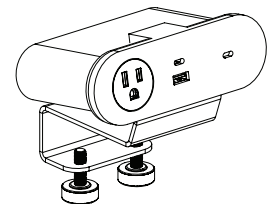

**Boone undersurface mount PS-3UM**

**Overall dimensions** 6.1"w x 4.1"d x 2.3"h

**Weight** 4.2 lbs.  
**Cubic feet** 0.6 cu. ft.

Standard features	Options
<ul style="list-style-type: none"> <li>• One USB-A+C port, one USB-C port, 65 watts</li> <li>• Powder coated aluminum</li> <li>• 15Amp 120Volt</li> </ul>	<ul style="list-style-type: none"> <li>• 10' PVC cord (with straight group plug) or 10' woven cord (with 45° grounded flat plug)</li> <li>• One receptacle, one USB-A+C port, and one USB-C port, 65 watts</li> </ul>

**Boone clamp mount PS-2CM**

**Overall dimensions** 4.4"w x 4.1"d x 5"h

**Weight** 4 lbs.  
**Cubic feet** 0.6 cu. ft.

Standard features	Options
<ul style="list-style-type: none"> <li>• One receptacle and two USB-A ports</li> <li>• Powder coated aluminum</li> <li>• 15Amp 120Volt</li> </ul>	<ul style="list-style-type: none"> <li>• 10' PVC cord (with straight group plug) or 10' woven cord (with 45° grounded flat plug)</li> </ul>

**Boone clamp mount PS-3CM**

**Overall dimensions** 6.1"w x 4.1"d x 5"h

**Weight** 4.5 lbs.  
**Cubic feet** 0.6 cu. ft.

Standard features	Options
<ul style="list-style-type: none"><li>• One USB-A+C port, one USB-C port, 65 watts</li><li>• Powder coated aluminum</li><li>• 15Amp 120Volt</li></ul>	<ul style="list-style-type: none"><li>• 10' PVC cord (with straight group plug) or 10' woven cord (with 45° grounded flat plug)</li><li>• One receptacle, one USB A+C port, and one USB-C port, 65 watts</li></ul>