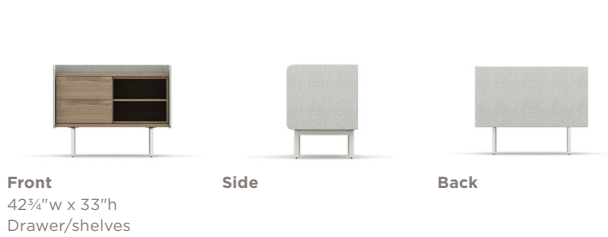

Footprint

- Storage comes in 42¾", 62¾", and 82¾" widths
- Storage comes in 33", 53", 61", and 67" heights
- All Heya storage is 25.5" deep
- The low modular storage comes in 2 and 3 high options

Materiality

- Chassis available in veneer or HPL
- Doors & drawers available in veneer, HPL, or select upholstery
- Top/bottom available in veneer or HPL
- Top trim ring available in standard/studio powder coats
- Leg/pull available in standard/studio powder coats
- Grommet available in black or silver
- Surround available in select upholstery
- Storage items that house Binny are available in TFL, HPL, and veneer
- See list of available finishes at the end of document

Elevations