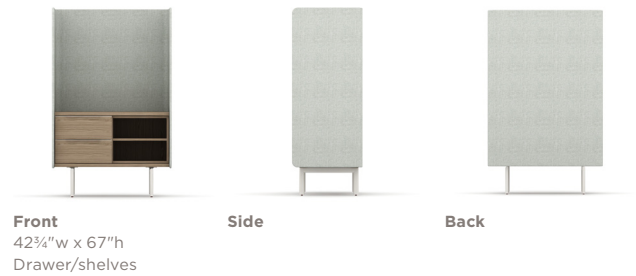

Footprint

- Storage comes in 42¾", 62¾", and 82¾" widths
- Storage comes in 33", 53", 61", and 67" heights
- All Heya storage is 25.5" deep
- The low modular storage comes in 2 and 3 high options

Materiality

- Chassis available in veneer or HPL
- Doors & drawers available in veneer, HPL, or select upholstery
- Top/bottom available in veneer or HPL
- Top trim ring available in standard/studio powder coats
- Leg/pull available in standard/studio powder coats
- Grommet available in black or silver
- Surround available in select upholstery
- Storage items that house Binny are available in TFL, HPL, and veneer
- See list of available finishes at the end of document

Elevations