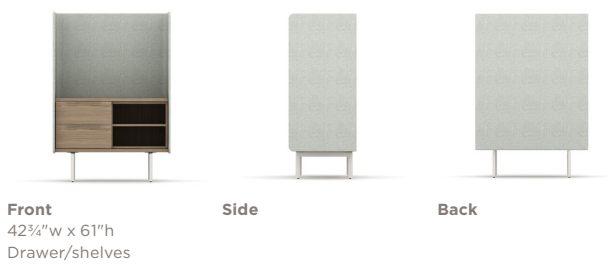

Footprint

- Storage comes in 42¾", 62¾", and 82¾" widths
- Storage comes in 33", 53", 61", and 67" heights
- All Heya storage is 25.5" deep
- The low modular storage comes in 2 and 3 high options

Materiality

- Chassis available in veneer or HPL
- Doors & drawers available in veneer, HPL, or select upholstery
- Top/bottom available in veneer or HPL
- Top trim ring available in standard/studio powder coats
- Leg/pull available in standard/studio powder coats
- Grommet available in black or silver
- Surround available in select upholstery
- Storage items that house Binny are available in TFL, HPL, and veneer
- See list of available finishes at the end of document

Elevations