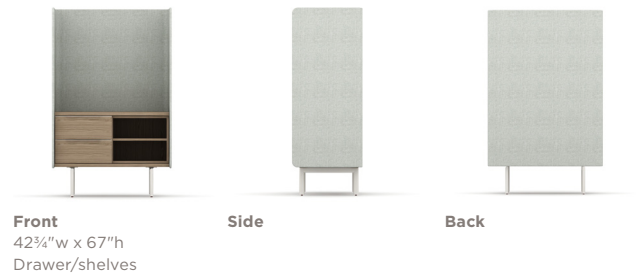

Footprint

- Storage comes in 42¾", 62¾", and 82¾" widths
- Storage comes in 33", 53", 61", and 67" heights
- All Heya storage is 25.5" deep
- The low modular storage comes in 2 and 3 high options

Materiality

- Chassis available in veneer or HPL
- Doors & drawers available in veneer, HPL, or select upholstery
- Top/bottom available in veneer or HPL
- Top trim ring available in standard/studio powder coats
- Leg/pull available in standard/studio powder coats
- Grommet available in black or silver
- Surround available in select upholstery
- Storage items that house Binny are available in TFL, HPL, and veneer
- See list of available finishes at the end of document

Elevations