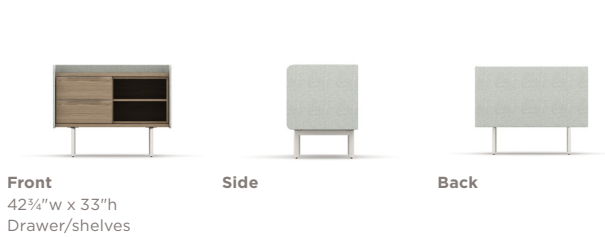

Footprint

- Storage comes in 42¾", 62¾", and 82¾" widths
- Storage comes in 33", 53", 61", and 67" heights
- All Heya storage is 25.5" deep
- The low modular storage comes in 2 and 3 high options

Materiality

- Chassis available in veneer or HPL
- Doors & drawers available in veneer, HPL, or select upholstery
- Top/bottom available in veneer or HPL
- Top trim ring available in standard/studio powder coats
- Leg/pull available in standard/studio powder coats
- Grommet available in black or silver
- Surround available in select upholstery
- Storage items that house Binny are available in TFL, HPL, and veneer
- See list of available finishes at the end of document

Elevations