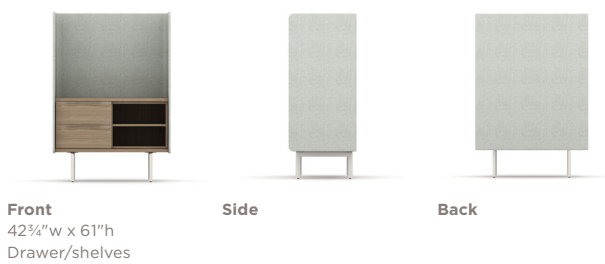

Footprint

- Storage comes in 42¾", 62¾", and 82¾" widths
- Storage comes in 33", 53", 61", and 67" heights
- All Heya storage is 25.5" deep
- The low modular storage comes in 2 and 3 high options

Materiality

- Chassis available in veneer or HPL
- Doors & drawers available in veneer, HPL, or select upholstery
- Top/bottom available in veneer or HPL
- Top trim ring available in standard/studio powder coats
- Leg/pull available in standard/studio powder coats
- Grommet available in black or silver
- Surround available in select upholstery
- Storage items that house Binny are available in TFL, HPL, and veneer
- See list of available finishes at the end of document

Elevations