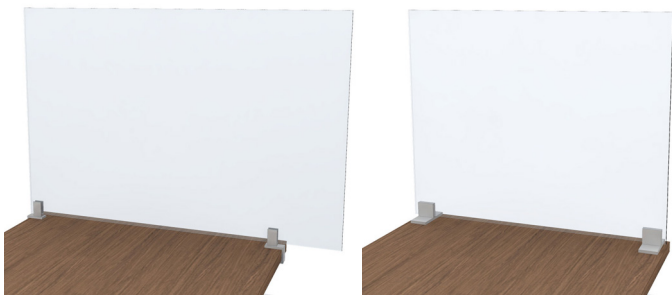

Extended privacy screen

Define your personal workspace with one of our accessory screens. Create division with options in various sizes and mounting locations, offering privacy and protection.

Screens:

AS-2224ACR	22"w .25"d 24"h	\$205 list
AS-2424ACR	24"w .25"d 24"h	\$237 list
AS-3024ACR	30"w .25"d 24"h	\$264 list
AS-3624ACR	36"w .25"d 24"h	\$308 list
AS-2224ACRE	22"w .25"d 24"h	\$205 list
AS-2424ACRE	24"w .25"d 24"h	\$237 list
AS-3024ACRE	30"w .25"d 24"h	\$264 list
AS-3624ACRE	36"w .25"d 24"h	\$308 list

Brackets:

WEBKT-1 (ACRE screen)	1"w 3.7"d 2.5"h	\$30 list
WPPBKT-1 (ACR screen)	1"w 2"d 3.5"h	\$71 list
WPPBKT-2 (ACR screen)	4"w 2"d 2"h	\$62 list

Standard features:

- Frosted or clear acrylic screen option
- Powder coat options available on WEBKT-1; WPPBKT-1 and WPPBKT-2 available in Luster Grey (MSL) only
- Requires two brackets
- WPPBKT-1 and WEBKT-1 attach to a 3/4" - 1 1/2" thick worksurface
- WPPBKT-2 adheres with suction cup tape