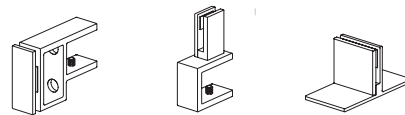

Extended privacy screen

Define your personal workspace with one of our accessory screens. Create division with options in various sizes and mounting locations, offering privacy and protection.

Screens:

AS-2224ACR	22"w .25"d 24"h	\$205 list
AS-2424ACR	24"w .25"d 24"h	\$237 list
AS-3024ACR	30"w .25"d 24"h	\$264 list
AS-3624ACR	36"w .25"d 24"h	\$308 list
AS-2224ACRE	22"w .25"d 24"h	\$205 list
AS-2424ACRE	24"w .25"d 24"h	\$237 list
AS-3024ACRE	30"w .25"d 24"h	\$264 list
AS-3624ACRE	36"w .25"d 24"h	\$308 list

Brackets:

WEBKT-1 (ACRE screen)	1"w 3.7"d 2.5"h	\$30 list
WPPBKT-1 (ACR screen)	1"w 2"d 3.5"h	\$71 list
WPPBKT-2 (ACR screen)	4"w 2"d 2"h	\$62 list

Standard features:

- Frosted or clear acrylic screen option
- Powder coat options available on WEBKT-1; WPPBKT-1 and WPPBKT-2 available in Luster Grey (MSL) only
- Requires two brackets
- WPPBKT-1 and WEBKT-1 attach to a 3/4" - 1 1/2" thick worksurface
- WPPBKT-2 adheres with suction cup tape