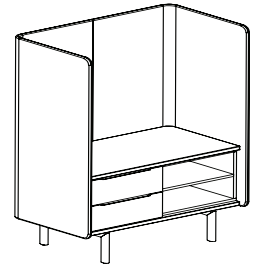

82-4267BS (box drawer / open shelf)

Overall dimensions	42.75"w x 25.5"d x 67"h	Weight	270 lbs.
		Cubic feet	80.5
		COM	6 yds.