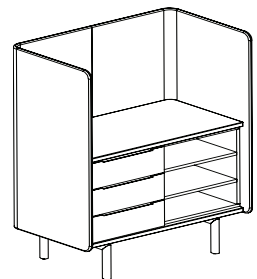

## 82-4261DS36 (door / open shelf)

<b>Overall dimensions</b>	42.75"w x 25.5"d x 61"h	<b>Weight</b>	260 lbs.
		<b>Cubic feet</b>	80.5
		<b>COM</b>	5.25 yds.

Standard features	Options
<ul style="list-style-type: none"> <li>Molded plywood surround</li> <li>36" credenza height</li> <li>Four hinged doors</li> <li>Powder coated steel legs</li> <li>Powder coated aluminium door pulls</li> </ul>	<ul style="list-style-type: none"> <li>Chassis available in veneer or HPL</li> <li>Door available in veneer, HPL or upholstered</li> <li>Top/bottom available in veneer or HPL</li> <li>Top trim ring in standard or studio powder coats</li> <li>Fixed shelves</li> <li>Leg/pull finish in standard or studio powder coats</li> <li>Grommet: black or silver</li> </ul>

## 82-4261BS36 (box drawer / open shelf)

<b>Overall dimensions</b>	42.75"w x 25.5"d x 61"h	<b>Weight</b>	275 lbs.
		<b>Cubic feet</b>	80.5
		<b>COM</b>	5.25 yds.

Standard features	Options
<ul style="list-style-type: none"> <li>Molded plywood surround</li> <li>36" credenza height</li> <li>Three box drawers</li> <li>Open storage with adjustable shelf</li> <li>Powder coated steel legs</li> <li>Powder coated aluminium door pulls</li> </ul>	<ul style="list-style-type: none"> <li>Chassis available in veneer or HPL</li> <li>Drawer available in veneer or HPL</li> <li>Top/bottom available in veneer or HPL</li> <li>Top trim ring in standard or studio powder coats</li> <li>Fixed shelves</li> <li>Leg/pull finish in standard or studio powder coats</li> <li>Grommet: black or silver</li> </ul>