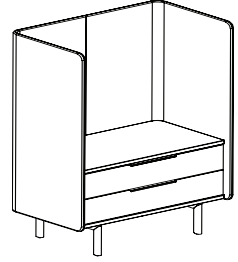

82-4267LB (long box drawer)

Overall dimensions	42.75"w x 25.5"d x 67"h	Weight	265 lbs.
		Cubic feet	80.5
		COM	6 yds.