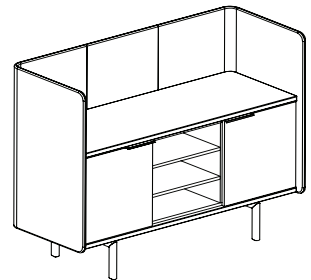

**82-6253DBD36** (door / box drawer / door)

<b>Overall dimensions</b>	62.75"w x 25.5"d x 53"h	<b>Weight</b>	330 lbs.
		<b>Cubic feet</b>	50
		<b>COM</b>	5.5 yds.

Standard features	Options
<ul style="list-style-type: none"> <li>Molded plywood surround</li> <li>36" credenza height</li> <li>Two hinged doors</li> <li>Three box drawers</li> <li>Powder coated steel legs</li> <li>Powder coated aluminium door pulls</li> </ul>	<ul style="list-style-type: none"> <li>Chassis available in veneer or HPL</li> <li>Door/drawer available in veneer, HPL or upholstered</li> <li>Top/bottom available in veneer or HPL</li> <li>Top trim ring in standard or studio powder coats</li> <li>Leg/pull finish in standard or studio powder coats</li> <li>Grommet: black or silver</li> </ul>

**82-8253DLBD36** (door / long box drawer / door)

<b>Overall dimensions</b>	82.75"w x 25.5"d x 53"h	<b>Weight</b>	480 lbs.
		<b>Cubic feet</b>	65
		<b>COM</b>	6.5 yds.

**82-8253LBDD36** (long box drawer / door / door)

**82-6253DSD36** (door / open shelf / door)

<b>Overall dimensions</b>	62.75"w x 25.5"d x 53"h	<b>Weight</b>	310 lbs.
		<b>Cubic feet</b>	50
		<b>COM</b>	5.5 yds.

Standard features	Options
<ul style="list-style-type: none"> <li>Molded plywood surround</li> <li>36" credenza height</li> <li>Two hinged doors</li> <li>One storage with adjustable shelves</li> <li>Powder coated steel legs</li> <li>Powder coated aluminium door pulls</li> </ul>	<ul style="list-style-type: none"> <li>Chassis available in veneer or HPL</li> <li>Door available in veneer, HPL or upholstered</li> <li>Top/bottom available in veneer or HPL</li> <li>Top trim ring in standard or studio powder coats</li> <li>Leg/pull finish in standard or studio powder coats</li> <li>Grommet: black or silver</li> </ul>