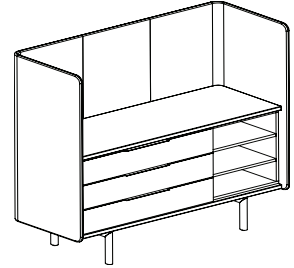

## 82-6261DSD36 (door / open shelf / door)

<b>Overall dimensions</b>	62.75"w x 25.5"d x 61"h	<b>Weight</b>	330 lbs.
		<b>Cubic feet</b>	116
		<b>COM</b>	6.5 yds.

Standard features	Options
<ul style="list-style-type: none"> <li>Molded plywood surround</li> <li>36" credenza height</li> <li>Open storage with adjustable shelves</li> <li>Two hinged doors</li> <li>Powder coated steel legs</li> <li>Powder coated aluminium door pulls</li> </ul>	<ul style="list-style-type: none"> <li>Chassis available in veneer or HPL</li> <li>Door available in veneer, HPL or upholstered</li> <li>Top/bottom available in veneer or HPL</li> <li>Top trim ring in standard or studio powder coats</li> <li>Fixed shelf</li> <li>Leg/pull finish in standard or studio powder coats</li> <li>Grommet: black or silver</li> </ul>

**82-6261LBS36** (long box drawer / open shelf)

<b>Overall dimensions</b>	62.75"w x 25.5"d x 61"h	<b>Weight</b>	345 lbs.
		<b>Cubic feet</b>	116
		<b>COM</b>	6.5 yds.

**82-8261SLBS36** (open shelf / long box drawer / open shelf)