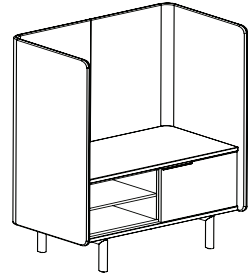

## 82-4267LB (long box drawer)

<b>Overall dimensions</b>	42.75"w x 25.5"d x 67"h	<b>Weight</b>	265 lbs.
		<b>Cubic feet</b>	80.5
		<b>COM</b>	6 yds.

Standard features	Options
<ul style="list-style-type: none"> <li>Molded plywood surround</li> <li>30" credenza height</li> <li>Two box drawers</li> <li>Powder coated steel legs</li> <li>Powder coated aluminium door pulls</li> </ul>	<ul style="list-style-type: none"> <li>Chassis available in veneer or HPL</li> <li>Drawer available in veneer, HPL or upholstered</li> <li>Top/bottom available in veneer or HPL</li> <li>Top trim ring in standard or studio powder coats</li> <li>Two fixed shelves</li> <li>Leg/pull finish in standard or studio powder coats</li> <li>Grommet: black or silver</li> </ul>

## 82-4267SD (open shelf / door)

<b>Overall dimensions</b>	42.75"w x 25.5"d x 67"h	<b>Weight</b>	255 lbs.
		<b>Cubic feet</b>	80.5
		<b>COM</b>	6 yds.

Standard features	Options
<ul style="list-style-type: none"> <li>Molded plywood surround</li> <li>30" credenza height</li> <li>Hinged door</li> <li>Open storage with adjustable shelf</li> <li>Powder coated steel legs</li> <li>Powder coated aluminium door pulls</li> </ul>	<ul style="list-style-type: none"> <li>Chassis available in veneer or HPL</li> <li>Door available in veneer, HPL or upholstered</li> <li>Top/bottom available in veneer or HPL</li> <li>Top trim ring in standard or studio powder coats</li> <li>Two fixed shelves</li> <li>Leg/pull finish in standard or studio powder coats</li> <li>Grommet: black or silver</li> </ul>