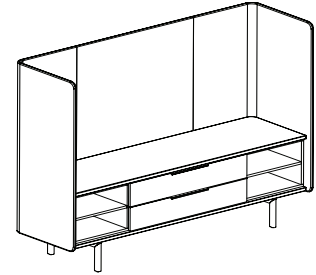

82-8267SLBS (open shelf / long box drawer / open shelf)

Overall dimensions	82.75"w x 25.5"d x 67"h	Weight	450 lbs.
		Cubic feet	151.5
		COM	8.75 yds.

Standard features	Options
- Molded plywood surround 30" credenza height - Two box drawers - Two open storage bays with adjustable shelves - Powder coated steel legs - Powder coated aluminium door pulls	- Chassis available in veneer or HPL - Drawer available in veneer, HPL or upholstered - Top/bottom available in veneer or HPL - Worksurface trim ring in standard or studio powder coats - Two fixed shelves - Leg/pull finish in standard or studio powder coats - Grommet: black or silver