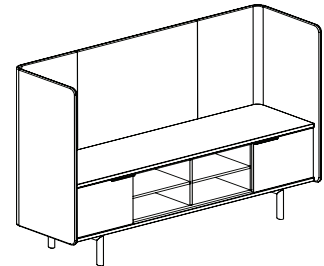

82-8261DSSD (door / open shelf / open shelf / door)

Overall dimensions	82.75"w x 25.5"d x 61"h	Weight	390 lbs.
		Cubic feet	151.5
		COM	7.75 yds.

Standard features	Options
- Molded plywood surround 30" credenza height - Two hinged doors - Powder coated steel legs - Powder coated aluminium door pull	- Chassis available in veneer or HPL - Door/drawer available in veneer, HPL or upholstered - Top/bottom available in veneer or HPL - Top trim ring in standard or studio powder coats - Two fixed shelves - Leg/pull finish in standard or studio powder coats - Grommet: black or silver