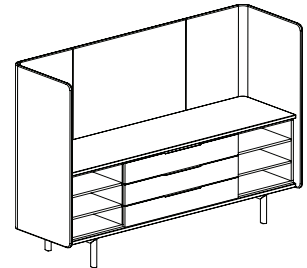

82-8267SLB36 (open shelf / long box drawer / open shelf)

Overall dimensions	82.75"w x 25.5"d x 67"h	Weight	480 lbs.
		Cubic feet	151.5
		COM	8.75 yds.

Standard features	Options
- Molded plywood surround 36" credenza height - Three box drawers - Powder coated steel legs - Powder coated aluminium door pulls	- Chassis available in veneer or HPL - Drawer available in veneer, HPL or upholstered - Top/bottom available in veneer or HPL - Worksurface trim ring in standard or studio powder coats - Fixed shelves - Leg/pull finish in standard or studio powder coats - Grommet: black or silver