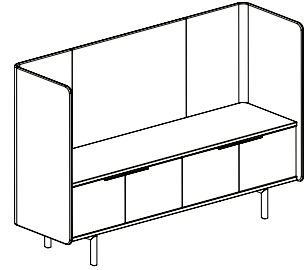

82-8261DDDD (door / door / door / door)

Overall dimensions	82.75"w x 25.5"d x 61"h	Weight	390 lbs.
		Cubic feet	151.5
		COM	7.75 yds.

Standard features	Options
- Molded plywood surround 30" credenza height - Four hinged doors - Powder coated steel legs - Powder coated aluminium door pulls	- Chassis available in veneer or HPL - Door available in veneer, HPL or upholstered - Top/bottom available in veneer or HPL - Top trim ring in standard or studio powder coats - Two fixed shelves - Leg/pull finish in standard or studio powder coats - Grommet: black or silver