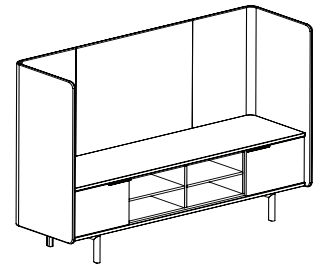

82-8267DSSD (door / open shelf / open shelf / door)

Overall dimensions	82.75"w x 25.5"d x 67"h	Weight	435 lbs.
		Cubic feet	151.5
		COM	8.75 yds.