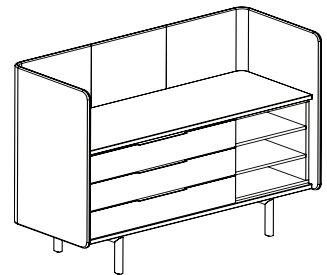

<b>Overall dimensions</b>	82.75"w x 25.5"d x 53"h	<b>Weight</b>	480 lbs.
		<b>Cubic feet</b>	65
		<b>COM</b>	6.5 yds.

Standard features	Options
<ul style="list-style-type: none"> <li>Molded plywood surround</li> <li>36" credenza height</li> <li>Two hinged doors</li> <li>Three box drawers</li> <li>Powder coated steel legs</li> <li>Powder coated aluminium door pulls</li> </ul>	<ul style="list-style-type: none"> <li>Chassis available in veneer or HPL</li> <li>Door/drawer available in veneer, HPL or upholstered</li> <li>Top/bottom available in veneer or HPL</li> <li>Top trim ring in standard or studio powder coats</li> <li>Leg/pull finish in standard or studio powder coats</li> <li>Grommet: black or silver</li> </ul>

**82-6253DSD36** (door / open shelf / door)

<b>Overall dimensions</b>	62.75"w x 25.5"d x 53"h	<b>Weight</b>	310 lbs.
		<b>Cubic feet</b>	50
		<b>COM</b>	5.5 yds.

Standard features	Options
<ul style="list-style-type: none"> <li>Molded plywood surround</li> <li>36" credenza height</li> <li>Two hinged doors</li> <li>One storage with adjustable shelves</li> <li>Powder coated steel legs</li> <li>Powder coated aluminium door pulls</li> </ul>	<ul style="list-style-type: none"> <li>Chassis available in veneer or HPL</li> <li>Door available in veneer, HPL or upholstered</li> <li>Top/bottom available in veneer or HPL</li> <li>Top trim ring in standard or studio powder coats</li> <li>Leg/pull finish in standard or studio powder coats</li> <li>Grommet: black or silver</li> </ul>

**82-6253LBS36** (long box drawer / open shelf)

<b>Overall dimensions</b>	62.75"w x 25.5"d x 53"h	<b>Weight</b>	325 lbs.
		<b>Cubic feet</b>	50
		<b>COM</b>	5.5 yds.

**82-8253SLBS36** (open shelf / long box drawer / open shelf)