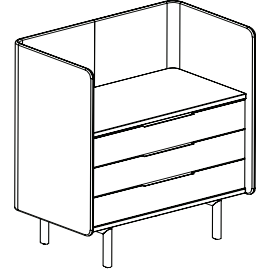

82-4253LB36 (long box drawer)

Overall dimensions	42.75"w x 25.5"d x 53"h	Weight	255 lbs.
		Cubic feet	34.5
		COM	4.5 yds.

Standard features	Options
- Molded plywood surround 36" credenza height - Three box drawers - Powder coated steel legs - Powder coated aluminium door pulls	- Chassis available in veneer or HPL - Drawer available in veneer, HPL or upholstered - Top/bottom available in veneer or HPL - Top trim ring in standard or studio powder coats - Leg/pull finish in standard or studio powder coats - Grommet: black or silver