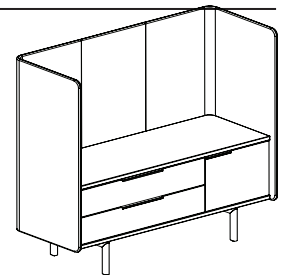

82-6261LBD (long box drawer / door)

Overall dimensions	62.75"w x 25.5"d x 61"h	Weight	325 lbs.
		Cubic feet	116
		COM	6.5 yds.

Standard features	Options
- Molded plywood surround 30" credenza height - Two box drawers - Hinged door - Powder coated steel legs - Powder coated aluminium door pull	- Chassis available in veneer or HPL - Door/drawer available in veneer, HPL or upholstered - Top/bottom available in veneer or HPL - Top trim ring in standard or studio powder coats - Shelves - Leg/pull finish in standard or studio powder coats - Grommet: black or silver