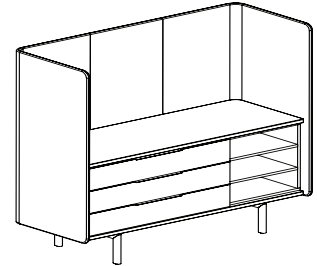

82-6267LBS36 (long box drawer / open shelf)

Overall dimensions	62.75"w x 25.5"d x 67"h	Weight	380 lbs.
		Cubic feet	116
		COM	7.5 yds.