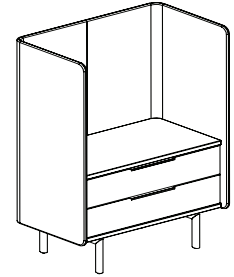

**82-4261DD** (door / door)

<b>Overall dimensions</b>	42.75"w x 25.5"d x 61"h	<b>Weight</b>	245 lbs.
		<b>Cubic feet</b>	80.5
		<b>COM</b>	5.25 yds.

Standard features	Options
<ul style="list-style-type: none"> <li>Molded plywood surround</li> <li>Two hinged doors</li> <li>30" credenza height</li> <li>Powder coated steel legs</li> <li>Powder coated aluminium door pulls</li> </ul>	<ul style="list-style-type: none"> <li>Chassis available in veneer or HPL</li> <li>Door available in veneer, HPL or upholstered</li> <li>Top/bottom available in matching veneer or HPL</li> <li>Top trim ring in standard or studio powder coats</li> <li>Two fixed shelves</li> <li>Leg/pull finish in standard or studio powder coats</li> <li>Grommet: black or silver</li> </ul>

## 82-4261LB (long box drawer)

<b>Overall dimensions</b>	42.75"w x 25.5"d x 61"h	<b>Weight</b>	255 lbs.
		<b>Cubic feet</b>	80.5
		<b>COM</b>	5.25 yds.

Standard features	Options
<ul style="list-style-type: none"> <li>Molded plywood surround</li> <li>30" credenza height</li> <li>Two box drawers</li> <li>Powder coated steel legs</li> <li>Powder coated aluminium door pulls</li> </ul>	<ul style="list-style-type: none"> <li>Chassis available in veneer or HPL</li> <li>Drawer available in veneer, HPL or upholstered</li> <li>Top/bottom available in matching veneer or HPL</li> <li>Top trim ring in standard or studio powder coats</li> <li>Two fixed shelves</li> <li>Leg/pull finish in standard or studio powder coats</li> <li>Grommet: black or silver</li> </ul>