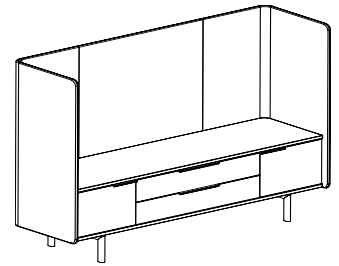

82-8267DLBD (door / long box drawer / door)

Overall dimensions	82.75"w x 25.5"d x 67"h	Weight	450 lbs.
		Cubic feet	151.5
		COM	8.75 yds.