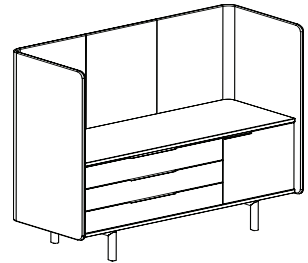

82-6267LBD36 (long box drawer / door)

Overall dimensions	62.75"w x 25.5"d x 67"h	Weight	380 lbs.
		Cubic feet	116
		COM	7.5 yds.

Standard features	Options
- Molded plywood surround 36" credenza height - Three box drawers - Hinged door - Powder coated steel legs - Powder coated aluminium door pulls	- Chassis available in veneer or HPL - Drawer/door available in veneer, HPL or upholstered - Top/bottom available in veneer or HPL - Worksurface trim ring in standard or studio powder coats - Fixed shelves - Leg/pull finish in standard or studio powder coats - Grommet: black or silver