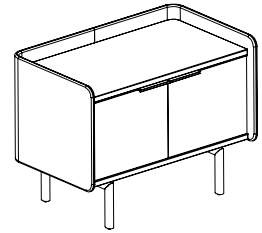

## 82-4233DD (door / door)

<b>Overall dimensions</b>	42.75"w x 25.5"d x 33"h	<b>Weight</b>	210 lbs.
		<b>Cubic feet</b>	20
		<b>COM</b>	2.5 yds.

Standard features	Options
<ul style="list-style-type: none"> <li>Molded plywood surround</li> <li>30" credenza height</li> <li>Two hinged doors</li> <li>Powder coated steel legs</li> <li>Powder coated aluminium door pulls</li> </ul>	<ul style="list-style-type: none"> <li>Chassis available in veneer or HPL</li> <li>Door available in veneer, HPL or upholstered</li> <li>Top/bottom available in veneer or HPL</li> <li>Top trim ring in standard/studio powder coats</li> <li>Leg/pull in standard/studio powder coats</li> <li>Grommet: black or silver</li> </ul>

## 82-4233LB (long box drawer)

<b>Overall dimensions</b>	42.75"w x 25.5"d x 33"h	<b>Weight</b>	220 lbs.
		<b>Cubic feet</b>	20
		<b>COM</b>	2.5 yds.

Standard features	Options
<ul style="list-style-type: none"> <li>Molded plywood surround</li> <li>30" credenza height</li> <li>Two box drawers</li> <li>Powder coated steel legs</li> <li>Powder coated aluminium door pulls</li> </ul>	<ul style="list-style-type: none"> <li>Chassis available in veneer or HPL</li> <li>Drawer available in veneer, HPL or upholstered</li> <li>Top/bottom available in veneer or HPL</li> <li>Top trim ring in standard/studio powder coats</li> <li>Leg/pull in standard/studio powder coats</li> <li>Grommet: black or silver</li> </ul>

## 82-4233BD (box drawer / door)

<b>Overall dimensions</b>	42.75"w x 25.5"d x 33"h	<b>Weight</b>	225 lbs.
		<b>Cubic feet</b>	20
		<b>COM</b>	2.5 yds.

**82-6233LBD** (long box drawer / door)

<b>Overall dimensions</b>	62.75"w x 25.5"d x 33"h	<b>Weight</b>	265 lbs.
		<b>Cubic feet</b>	29
		<b>COM</b>	2.75 yds.