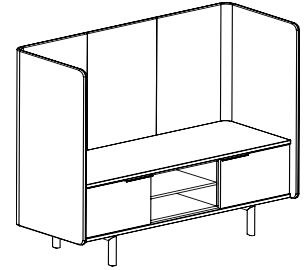

**82-6267DBD** (door / box drawer / door)

<b>Overall dimensions</b>	62.75"w x 25.5"d x 67"h	<b>Weight</b>	255 lbs.
		<b>Cubic feet</b>	80.5
		<b>COM</b>	7.5 yds.

Standard features	Options
<ul style="list-style-type: none"> <li>Molded plywood surround</li> <li>30" credenza height</li> <li>Two hinged doors</li> <li>Two box drawers</li> <li>Powder coated steel legs</li> <li>Powder coated aluminium door pulls</li> </ul>	<ul style="list-style-type: none"> <li>Chassis available in veneer or HPL</li> <li>Door/drawer available in veneer, HPL or upholstered</li> <li>Top/bottom available in veneer or HPL</li> <li>Worksurface trim ring in standard or studio powder coats</li> <li>Two fixed shelves</li> <li>Leg/pull finish in standard or studio powder coats</li> <li>Grommet: black or silver</li> </ul>

**82-6267DSD** (door / open shelf / door)

<b>Overall dimensions</b>	62.75"w x 25.5"d x 67"h	<b>Weight</b>	345 lbs.
		<b>Cubic feet</b>	116
		<b>COM</b>	7.5 yds.

**82-8267DSSD** (door / open shelf / open shelf / door)