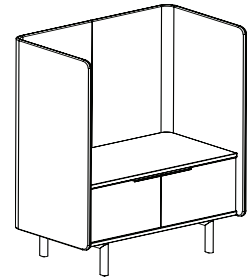

82-4267DD (door / door)

Overall dimensions	42.75"w x 25.5"d x 67"h	Weight	255 lbs.
		Cubic feet	80.5
		COM	6 yds.

Standard features	Options
- Molded plywood surround 30" credenza height - Two hinged doors - Powder coated steel legs - Powder coated aluminium door pulls	- Chassis available in veneer or HPL - Door available in veneer, HPL or upholstered - Top/bottom available in veneer or HPL - Top trim ring in standard or studio powder coats - Fixed shelf - Leg/pull finish in standard or studio powder coats - Grommet: black or silver