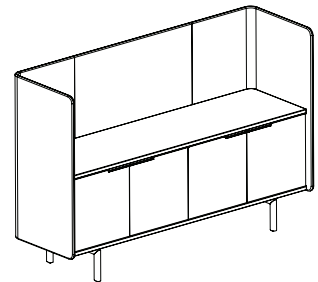

82-8261DDDD36 (door / door / door / door)

Overall dimensions	82.75"w x 25.5"d x 61"h	Weight	415 lbs.
		Cubic feet	151.5
		COM	7.75 yds.

Standard features	Options
- Molded plywood surround 36" credenza height - Four hinged doors - Powder coated steel legs - Powder coated aluminium door pulls	- Chassis available in veneer or HPL - Door available in veneer, HPL or upholstered - Top/bottom available in veneer or HPL - Top trim ring in standard or studio powder coats - Fixed shelf - Leg/pull finish in standard or studio powder coats - Grommet: black or silver