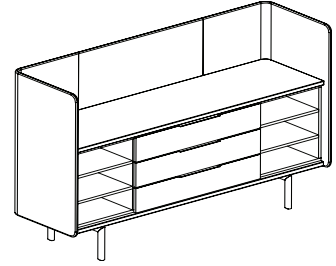

**82-6253DSD36** (door / open shelf / door)

<b>Overall dimensions</b>	62.75"w x 25.5"d x 53"h	<b>Weight</b>	310 lbs.
		<b>Cubic feet</b>	50
		<b>COM</b>	5.5 yds.

Standard features	Options
<ul style="list-style-type: none"> <li>Molded plywood surround</li> <li>36" credenza height</li> <li>Two hinged doors</li> <li>One storage with adjustable shelves</li> <li>Powder coated steel legs</li> <li>Powder coated aluminium door pulls</li> </ul>	<ul style="list-style-type: none"> <li>Chassis available in veneer or HPL</li> <li>Door available in veneer, HPL or upholstered</li> <li>Top/bottom available in veneer or HPL</li> <li>Top trim ring in standard or studio powder coats</li> <li>Leg/pull finish in standard or studio powder coats</li> <li>Grommet: black or silver</li> </ul>

**82-6253LBS36** (long box drawer / open shelf)

<b>Overall dimensions</b>	62.75"w x 25.5"d x 53"h	<b>Weight</b>	325 lbs.
		<b>Cubic feet</b>	50
		<b>COM</b>	5.5 yds.

**82-8253SLBS36** (open shelf / long box drawer / open shelf)

<b>Overall dimensions</b>	82.75"w x 25.5"d x 53"h	<b>Weight</b>	505 lbs.
		<b>Cubic feet</b>	65
		<b>COM</b>	6.5 yds.

Standard features	Options
<ul style="list-style-type: none"> <li>Molded plywood surround</li> <li>36" credenza height</li> <li>Three box drawers</li> <li>Powder coated steel legs</li> <li>Powder coated aluminium door pulls</li> </ul>	<ul style="list-style-type: none"> <li>Chassis available in veneer or HPL</li> <li>Drawer available in veneer, HPL or upholstered</li> <li>Top/bottom available in matching veneer or HPL</li> <li>Top trim ring in standard or studio powder coats</li> <li>Leg/pull finish in standard or studio powder coats</li> <li>Grommet: black or silver</li> </ul>