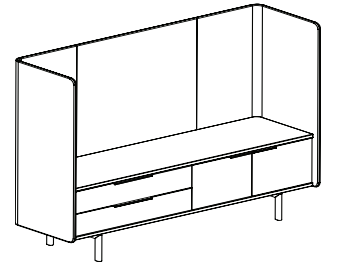

82-8267LBDD (long box drawer / door / door)

Overall dimensions	82.75"w x 25.5"d x 67"h	Weight	450 lbs.
		Cubic feet	151.5
		COM	8.75 yds.