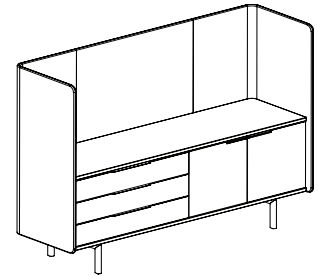

82-8267LBDD36 (long box drawer / door / door)

Overall dimensions	82.75"w x 25.5"d x 67"h	Weight	480 lbs.
		Cubic feet	151.5
		COM	8.75 yds.