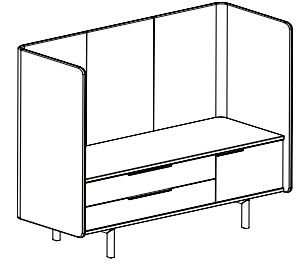

82-6267LBD (long box drawer / door)

Overall dimensions	62.75"w x 25.5"d x 67"h	Weight	360 lbs.
		Cubic feet	116
		COM	7.5 yds.

Standard features	Options
- Molded plywood surround 30" credenza height - Hinged door - Two box drawers - Powder coated steel legs - Powder coated aluminium door pulls	- Chassis available in veneer or HPL - Door/drawer available in veneer, HPL or upholstered - Top/bottom available in veneer or HPL - Worksurface trim ring in standard or studio powder coats - Two fixed shelves - Leg/pull finish in standard or studio powder coats - Grommet: black or silver