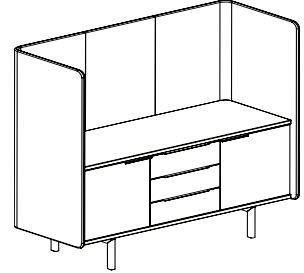

82-6267DBD36 (door / box drawer / door)

Overall dimensions	62.75"w x 25.5"d x 67"h	Weight	385 lbs.
		Cubic feet	116
		COM	7.5 yds.

Standard features	Options
- Molded plywood surround 36" credenza height - Two hinged doors - Three box drawers - Powder coated steel legs - Powder coated aluminium door pulls	- Chassis available in veneer or HPL - Door/drawer available in veneer, HPL or upholstered - Top/bottom available in veneer or HPL - Worksurface trim ring in standard or studio powder coats - Two fixed shelves - Leg/pull finish in standard or studio powder coats - Grommet: black or silver