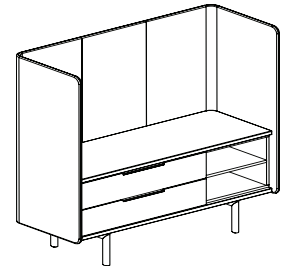

82-6261LBS (long box drawer / open shelf)

Overall dimensions	62.75"w x 25.5"d x 61"h	Weight	325 lbs.
		Cubic feet	116
		COM	6.5 yds.

Standard features	Options
- Molded plywood surround 30" credenza height - Two box drawers - Open storage with adjustable shelf - Powder coated steel legs - Powder coated aluminium door pulls	- Chassis available in veneer or HPL - Drawer available in veneer, HPL or upholstered - Top/bottom available in veneer or HPL - Top trim ring in standard or studio powder coats - Two fixed shelves - Leg/pull finish in standard or studio powder coats - Grommet: black or silver