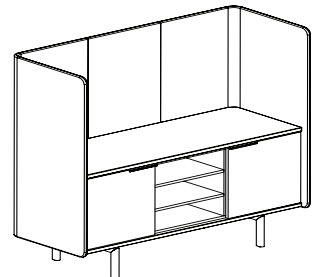

## 82-6267LBD36 (long box drawer / door)

<b>Overall dimensions</b>	62.75"w x 25.5"d x 67"h	<b>Weight</b>	380 lbs.
		<b>Cubic feet</b>	116
		<b>COM</b>	7.5 yds.

Standard features	Options
<ul style="list-style-type: none"> <li>Molded plywood surround</li> <li>36" credenza height</li> <li>Three box drawers</li> <li>Hinged door</li> <li>Powder coated steel legs</li> <li>Powder coated aluminium door pulls</li> </ul>	<ul style="list-style-type: none"> <li>Chassis available in veneer or HPL</li> <li>Drawer/door available in veneer, HPL or upholstered</li> <li>Top/bottom available in veneer or HPL</li> <li>Worksurface trim ring in standard or studio powder coats</li> <li>Fixed shelves</li> <li>Leg/pull finish in standard or studio powder coats</li> <li>Grommet: black or silver</li> </ul>

## 82-6267DSD36 (door / open shelf / door)

<b>Overall dimensions</b>	62.75"w x 25.5"d x 67"h	<b>Weight</b>	365 lbs.
		<b>Cubic feet</b>	116
		<b>COM</b>	7.5 yds.

Standard features	Options
<ul style="list-style-type: none"> <li>Molded plywood surround</li> <li>36" credenza height</li> <li>Two hinged doors</li> <li>Open storage with adjustable shelves</li> <li>Powder coated steel legs</li> <li>Powder coated aluminium door pulls</li> </ul>	<ul style="list-style-type: none"> <li>Chassis available in veneer or HPL</li> <li>Door available in veneer, HPL or upholstered</li> <li>Top/bottom available in veneer or HPL</li> <li>Worksurface trim ring in standard or studio powder coats</li> <li>Fixed shelves</li> <li>Leg/pull finish in standard or studio powder coats</li> <li>Grommet: black or silver</li> </ul>