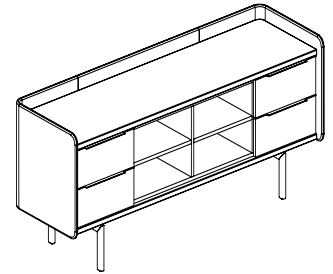

**82-8233SLBS** (open shelf / long box drawer / open shelf)

<b>Overall dimensions</b>	82.75"w x 25.5"d x 33"h	<b>Weight</b>	320 lbs.
		<b>Cubic feet</b>	37.5
		<b>COM</b>	3.25 yds.

Standard features	Options
<ul style="list-style-type: none"> <li>Molded plywood surround</li> <li>30" credenza height</li> <li>Two box drawers</li> <li>Two open storage bays with adjustable shelf</li> <li>Powder coated steel legs</li> <li>Powder coated aluminium door pull</li> </ul>	<ul style="list-style-type: none"> <li>Chassis available in veneer or HPL</li> <li>Drawer available in veneer, HPL or upholstered</li> <li>Top/bottom available in veneer or HPL</li> <li>Top trim ring in standard or studio powder coats</li> <li>Leg/pull finish in standard or studio powder coats</li> <li>Grommet: black or silver</li> </ul>

**82-8233BSSB** (box drawer / open shelf / open shelf / box drawer)

<b>Overall dimensions</b>	82.75"w x 25.5"d x 33"h	<b>Weight</b>	325 lbs.
		<b>Cubic feet</b>	37.5
		<b>COM</b>	3.25 yds.

Standard features	Options
<ul style="list-style-type: none"> <li>Molded plywood surround</li> <li>30" credenza height</li> <li>Four box drawers</li> <li>Two open storage bays with adjustable shelf</li> <li>Powder coated steel legs</li> <li>Powder coated aluminium door pull</li> </ul>	<ul style="list-style-type: none"> <li>Chassis available in veneer or HPL</li> <li>Drawer available in veneer, HPL or upholstered</li> <li>Top/bottom available in veneer or HPL</li> <li>Top trim ring in standard or studio powder coats</li> <li>Leg/pull finish in standard or studio powder coats</li> <li>Grommet: black or silver</li> </ul>