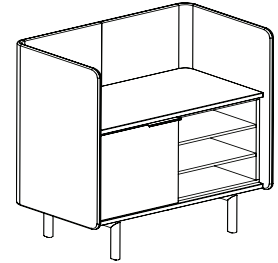

## 82-4253LB36 (long box drawer)

<b>Overall dimensions</b>	42.75"w x 25.5"d x 53"h	<b>Weight</b>	255 lbs.
		<b>Cubic feet</b>	34.5
		<b>COM</b>	4.5 yds.

Standard features	Options
<ul style="list-style-type: none"> <li>Molded plywood surround</li> <li>36" credenza height</li> <li>Three box drawers</li> <li>Powder coated steel legs</li> <li>Powder coated aluminium door pulls</li> </ul>	<ul style="list-style-type: none"> <li>Chassis available in veneer or HPL</li> <li>Drawer available in veneer, HPL or upholstered</li> <li>Top/bottom available in veneer or HPL</li> <li>Top trim ring in standard or studio powder coats</li> <li>Leg/pull finish in standard or studio powder coats</li> <li>Grommet: black or silver</li> </ul>

## 82-4253DS36 (door / open shelf)

<b>Overall dimensions</b>	42.75"w x 25.5"d x 53"h	<b>Weight</b>	245 lbs.
		<b>Cubic feet</b>	34.5
		<b>COM</b>	4.5 yds.

Standard features	Options
<ul style="list-style-type: none"> <li>Molded plywood surround</li> <li>36" credenza height</li> <li>Hinged door</li> <li>Open storage with adjustable shelves</li> <li>Powder coated steel legs</li> <li>Powder coated aluminium door pulls</li> </ul>	<ul style="list-style-type: none"> <li>Chassis available in veneer or HPL</li> <li>Door available in veneer, HPL or upholstered</li> <li>Top/bottom available in veneer or HPL</li> <li>Top trim ring in standard or studio powder coats</li> <li>Leg/pull finish in standard or studio powder coats</li> <li>Grommet: black or silver</li> </ul>