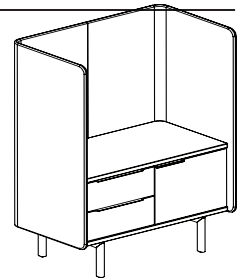

**82-4261DD** (door / door)

<b>Overall dimensions</b>	42.75"w x 25.5"d x 61"h	<b>Weight</b>	245 lbs.
		<b>Cubic feet</b>	80.5
		<b>COM</b>	5.25 yds.

Standard features	Options
<ul style="list-style-type: none"> <li>Molded plywood surround</li> <li>Two hinged doors</li> <li>30" credenza height</li> <li>Powder coated steel legs</li> <li>Powder coated aluminium door pulls</li> </ul>	<ul style="list-style-type: none"> <li>Chassis available in veneer or HPL</li> <li>Door available in veneer, HPL or upholstered</li> <li>Top/bottom available in matching veneer or HPL</li> <li>Top trim ring in standard or studio powder coats</li> <li>Two fixed shelves</li> <li>Leg/pull finish in standard or studio powder coats</li> <li>Grommet: black or silver</li> </ul>

## 82-4261LB (long box drawer)

<b>Overall dimensions</b>	42.75"w x 25.5"d x 61"h	<b>Weight</b>	255 lbs.
		<b>Cubic feet</b>	80.5
		<b>COM</b>	5.25 yds.

Standard features	Options
<ul style="list-style-type: none"> <li>Molded plywood surround</li> <li>30" credenza height</li> <li>Two box drawers</li> <li>Powder coated steel legs</li> <li>Powder coated aluminium door pulls</li> </ul>	<ul style="list-style-type: none"> <li>Chassis available in veneer or HPL</li> <li>Drawer available in veneer, HPL or upholstered</li> <li>Top/bottom available in matching veneer or HPL</li> <li>Top trim ring in standard or studio powder coats</li> <li>Two fixed shelves</li> <li>Leg/pull finish in standard or studio powder coats</li> <li>Grommet: black or silver</li> </ul>

## 82-4261BD (box drawer / door)

<b>Overall dimensions</b>	42.75"w x 25.5"d x 61"h	<b>Weight</b>	260 lbs.
		<b>Cubic feet</b>	80.5
		<b>COM</b>	5.25