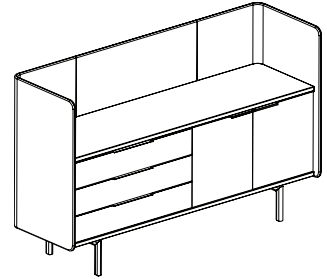

82-8253LBDD36 (long box drawer / door / door)

Overall dimensions	82.75"w x 25.5"d x 53"h	Weight	480 lbs.
		Cubic feet	65
		COM	6.5 yds.