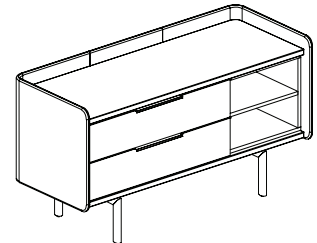

82-6233LBS (long box drawer / open shelf)

Overall dimensions	62.75"w x 25.5"d x 33"h	Weight	265 lbs.
		Cubic feet	29
		COM	2.75 yds.

Standard features	Options
- Molded plywood surround 30" credenza height - Two box drawers - Open storage with adjustable shelf - Powder coated steel legs - Powder coated aluminium door pulls	- Chassis in veneer or HPL - Drawer in veneer, HPL or upholstered - Top/bottom available in veneer or HPL - Top trim ring in standard or studio powder coats - Leg/pull finish in standard or studio powder coats - Grommet: black or silver