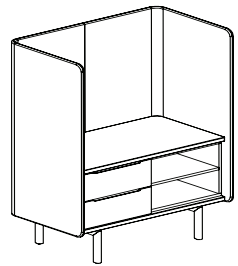

## 82-6261LBD (long box drawer / door)

<b>Overall dimensions</b>	62.75"w x 25.5"d x 61"h	<b>Weight</b>	325 lbs.
		<b>Cubic feet</b>	116
		<b>COM</b>	6.5 yds.

Standard features	Options
<ul style="list-style-type: none"> <li>Molded plywood surround</li> <li>30" credenza height</li> <li>Two box drawers</li> <li>Hinged door</li> <li>Powder coated steel legs</li> <li>Powder coated aluminium door pull</li> </ul>	<ul style="list-style-type: none"> <li>Chassis available in veneer or HPL</li> <li>Door/drawer available in veneer, HPL or upholstered</li> <li>Top/bottom available in veneer or HPL</li> <li>Top trim ring in standard or studio powder coats</li> <li>Shelves</li> <li>Leg/pull finish in standard or studio powder coats</li> <li>Grommet: black or silver</li> </ul>

### 82-4261SD (open shelf / door)

<b>Overall dimensions</b>	42.75"w x 25.5"d x 61"h	<b>Weight</b>	260 lbs.
		<b>Cubic feet</b>	80.5
		<b>COM</b>	5.25 yds.

Standard features	Options
<ul style="list-style-type: none"> <li>Molded plywood surround</li> <li>30" credenza height</li> <li>Hinged door</li> <li>Open storage with adjustable shelf</li> <li>Powder coated steel legs</li> <li>Powder coated aluminium door pull</li> </ul>	<ul style="list-style-type: none"> <li>Chassis available in veneer or HPL</li> <li>Door available in veneer, HPL or upholstered</li> <li>Top/bottom available in veneer or HPL</li> <li>Top trim ring in standard or studio powder coats</li> <li>Two fixed shelves</li> <li>Leg/pull finish in standard or studio powder coats</li> <li>Grommet: black or silver</li> </ul>

### 82-4261BS (box drawer / open shelf)

<b>Overall dimensions</b>	42.75"w x 25.5"d x 61"h	<b>Weight</b>	260 lbs.
		<b>Cubic feet</b>	80.5
		<b>COM</b>	5.25 yds.