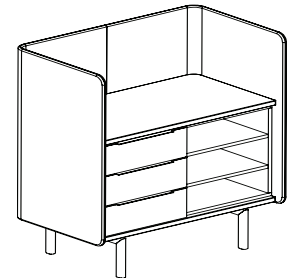

## 82-4253DS36 (door / open shelf)

<b>Overall dimensions</b>	42.75"w x 25.5"d x 53"h	<b>Weight</b>	245 lbs.
		<b>Cubic feet</b>	34.5
		<b>COM</b>	4.5 yds.

Standard features	Options
<ul style="list-style-type: none"> <li>Molded plywood surround</li> <li>36" credenza height</li> <li>Hinged door</li> <li>Open storage with adjustable shelves</li> <li>Powder coated steel legs</li> <li>Powder coated aluminium door pulls</li> </ul>	<ul style="list-style-type: none"> <li>Chassis available in veneer or HPL</li> <li>Door available in veneer, HPL or upholstered</li> <li>Top/bottom available in veneer or HPL</li> <li>Top trim ring in standard or studio powder coats</li> <li>Leg/pull finish in standard or studio powder coats</li> <li>Grommet: black or silver</li> </ul>

## 82-4253BS36 (box drawer / open shelf)

<b>Overall dimensions</b>	42.75"w x 25.5"d x 53"h	<b>Weight</b>	260 lbs.
		<b>Cubic feet</b>	34.5
		<b>COM</b>	4.5 yds.

Standard features	Options
<ul style="list-style-type: none"> <li>Molded plywood surround</li> <li>36" credenza height</li> <li>Three box drawers</li> <li>Open storage with adjustable shelves</li> <li>Powder coated steel legs</li> <li>Powder coated aluminium door pulls</li> </ul>	<ul style="list-style-type: none"> <li>Chassis available in veneer or HPL</li> <li>Drawer available in veneer, HPL or upholstered</li> <li>Top/bottom available in veneer or HPL</li> <li>Top trim ring in standard or studio powder coats</li> <li>Leg/pull finish in standard or studio powder coats</li> <li>Grommet: black or silver</li> </ul>