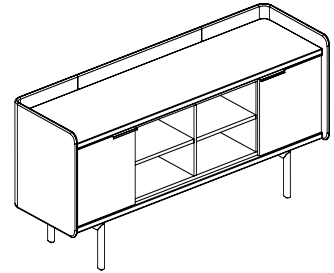

82-8233DSSD (door / open shelf / open shelf / door)

Overall dimensions	82.75"w x 25.5"d x 33"h	Weight	305 lbs.
		Cubic feet	37.5
		COM	3.25 yds.

Standard features	Options
- Molded plywood surround 30" credenza height - Two hinged doors - Powder coated steel legs - Powder coated aluminium door pull	- Chassis in veneer or HPL - Door/drawer in veneer, HPL or upholstered - Top/bottom available in veneer or HPL - Top trim ring in standard or studio powder coats - Leg/pull finish in standard or studio powder coats - Grommet: black or silver