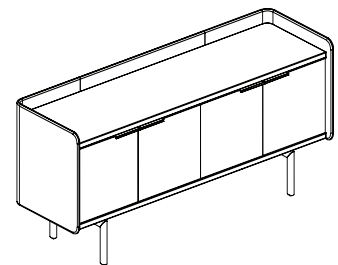

82-8233DDDD (door / door / door / door)

Overall dimensions	82.75"w x 25.5"d x 33"h	Weight	305 lbs.
		Cubic feet	37.5
		COM	3.25 yds.

Standard features	Options
- Molded plywood surround 30" credenza height - Four hinged doors - Powder coated steel legs - Powder coated aluminium door pull	- Chassis available in veneer or HPL - Door available in veneer, HPL or upholstered - Top/bottom available in veneer or HPL - Top trim ring in standard or studio powder coats - Leg/pull finish in standard or studio powder coats - Grommet: black or silver