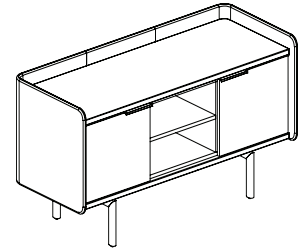

**82-4233BS** (box drawer / open shelf)

<b>Overall dimensions</b>	42.75"w x 25.5"d x 33"h	<b>Weight</b>	225 lbs.
		<b>Cubic feet</b>	20
		<b>COM</b>	2.5 yds.

**82-6233LBS** (long box drawer / open shelf)

<b>Overall dimensions</b>	62.75"w x 25.5"d x 33"h	<b>Weight</b>	265 lbs.
		<b>Cubic feet</b>	29
		<b>COM</b>	2.75 yds.

Standard features	Options
<ul style="list-style-type: none"> <li>Molded plywood surround</li> <li>30" credenza height</li> <li>Two box drawers</li> <li>Open storage with adjustable shelf</li> <li>Powder coated steel legs</li> <li>Powder coated aluminium door pulls</li> </ul>	<ul style="list-style-type: none"> <li>Chassis in veneer or HPL</li> <li>Drawer in veneer, HPL or upholstered</li> <li>Top/bottom available in veneer or HPL</li> <li>Top trim ring in standard or studio powder coats</li> <li>Leg/pull finish in standard or studio powder coats</li> <li>Grommet: black or silver</li> </ul>

**82-6233DSD** (door / open shelf / door)

<b>Overall dimensions</b>	62.75"w x 25.5"d x 33"h	<b>Weight</b>	250 lbs.
		<b>Cubic feet</b>	29
		<b>COM</b>	2.75 yds.

**82-8233DSSD** (door / open shelf / open shelf / door)