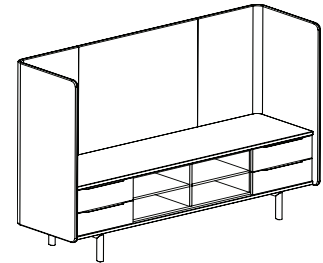

**82-8267SLBS** (open shelf / long box drawer / open shelf)

<b>Overall dimensions</b>	82.75"w x 25.5"d x 67"h	<b>Weight</b>	450 lbs.
		<b>Cubic feet</b>	151.5
		<b>COM</b>	8.75 yds.

Standard features	Options
<ul style="list-style-type: none"> <li>Molded plywood surround</li> <li>30" credenza height</li> <li>Two box drawers</li> <li>Two open storage bays with adjustable shelves</li> <li>Powder coated steel legs</li> <li>Powder coated aluminium door pulls</li> </ul>	<ul style="list-style-type: none"> <li>Chassis available in veneer or HPL</li> <li>Drawer available in veneer, HPL or upholstered</li> <li>Top/bottom available in veneer or HPL</li> <li>Worksurface trim ring in standard or studio powder coats</li> <li>Two fixed shelves</li> <li>Leg/pull finish in standard or studio powder coats</li> <li>Grommet: black or silver</li> </ul>

**82-8267BSSB** (box drawer / open shelf / open shelf / box drawer)

<b>Overall dimensions</b>	82.75"w x 25.5"d x 67"h	<b>Weight</b>	455 lbs.
		<b>Cubic feet</b>	151.5
		<b>COM</b>	8.75 yds.

Standard features	Options
<ul style="list-style-type: none"> <li>Molded plywood surround</li> <li>30" credenza height</li> <li>Four box drawers</li> <li>Two open storage bays with adjustable shelves</li> <li>Powder coated steel legs</li> <li>Powder coated aluminium door pulls</li> </ul>	<ul style="list-style-type: none"> <li>Chassis available in veneer or HPL</li> <li>Drawer available in veneer, HPL or upholstered</li> <li>Top/bottom available in veneer or HPL</li> <li>Worksurface trim ring in standard or studio powder coats</li> <li>Two fixed shelves</li> <li>Leg/pull finish in standard or studio powder coats</li> <li>Grommet: black or silver</li> </ul>