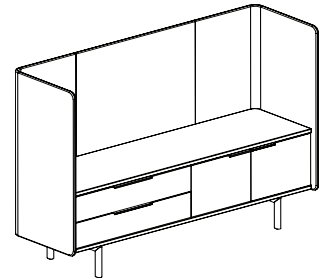

82-8261LBDD (long box drawer / door / door)

Overall dimensions	82.75"w x 25.5"d x 61"h	Weight	405 lbs.
		Cubic feet	151.5
		COM	7.75 yds.