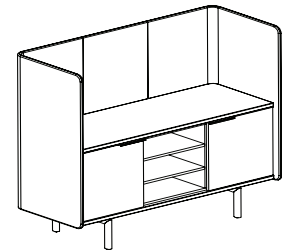

## 82-6261LBD36 (long box drawer / door)

<b>Overall dimensions</b>	62.75"w x 25.5"d x 61"h	<b>Weight</b>	345 lbs.
		<b>Cubic feet</b>	116
		<b>COM</b>	6.5 yds.

Standard features	Options
<ul style="list-style-type: none"> <li>Molded plywood surround</li> <li>36" credenza height</li> <li>Three box drawers</li> <li>Hinged door</li> <li>Powder coated steel legs</li> <li>Powder coated aluminium door pulls</li> </ul>	<ul style="list-style-type: none"> <li>Chassis available in veneer or HPL</li> <li>Door/drawer available in veneer, HPL or upholstered</li> <li>Top/bottom available in veneer or HPL</li> <li>Top trim ring in standard or studio powder coats</li> <li>Fixed shelf</li> <li>Leg/pull finish in standard or studio powder coats</li> <li>Grommet: black or silver</li> </ul>

## 82-6261DSD36 (door / open shelf / door)

<b>Overall dimensions</b>	62.75"w x 25.5"d x 61"h	<b>Weight</b>	330 lbs.
		<b>Cubic feet</b>	116
		<b>COM</b>	6.5 yds.

Standard features	Options
<ul style="list-style-type: none"> <li>Molded plywood surround</li> <li>36" credenza height</li> <li>Open storage with adjustable shelves</li> <li>Two hinged doors</li> <li>Powder coated steel legs</li> <li>Powder coated aluminium door pulls</li> </ul>	<ul style="list-style-type: none"> <li>Chassis available in veneer or HPL</li> <li>Door available in veneer, HPL or upholstered</li> <li>Top/bottom available in veneer or HPL</li> <li>Top trim ring in standard or studio powder coats</li> <li>Fixed shelf</li> <li>Leg/pull finish in standard or studio powder coats</li> <li>Grommet: black or silver</li> </ul>