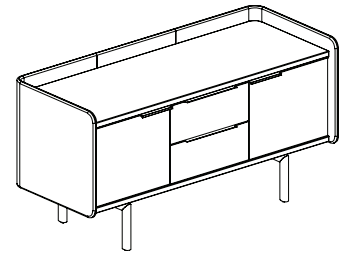

82-6233DBD (door / box drawer / door)

Overall dimensions	62.75"w x 25.5"d x 33"h	Weight	270 lbs.
		Cubic feet	29
		COM	2.75 yds.

Standard features	Options
- Molded plywood surround 30" credenza height - Two hinged doors - Two box drawers - Powder coated steel legs - Powder coated aluminium door pull	- Chassis available in veneer or HPL - Door/drawer in veneer, HPL or upholstered - Top/bottom available in veneer or HPL - Top trim ring in standard or studio powder coats - Leg/pull finish in standard or studio powder coats - Grommet: black or silver