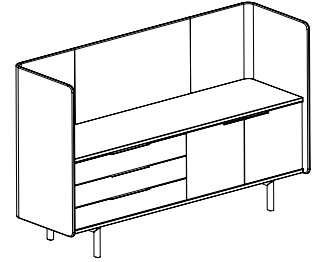

82-8261LBDD36 (long box drawer / door / door)

Overall dimensions	82.75"w x 25.5"d x 61"h	Weight	430 lbs.
		Cubic feet	151.5
		COM	7.75 yds.

Standard features	Options
- Molded plywood surround 36" credenza height - Two hinged doors - Three box drawers - Powder coated steel legs - Powder coated aluminium door pulls	- Chassis available in veneer or HPL - Door/drawer available in veneer, HPL or upholstered - Top/bottom available in veneer or HPL - Top trim ring in standard or studio powder coats - Fixed shelf - Leg/pull finish in standard or studio powder coats - Grommet: black or silver