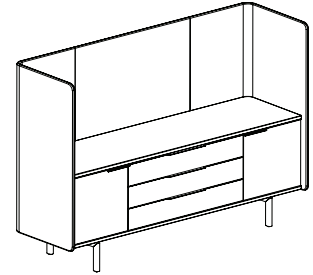

82-8267DLBD36 (door / long box drawer / door)

Overall dimensions	82.75"w x 25.5"d x 67"h	Weight	480 lbs.
		Cubic feet	151.5
		COM	8.75 yds.