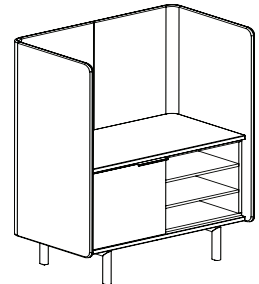

## 82-4267LB36 (long box drawer)

<b>Overall dimensions</b>	42.75"w x 25.5"d x 67"h	<b>Weight</b>	280 lbs.
		<b>Cubic feet</b>	80.5
		<b>COM</b>	6 yds.

Standard features	Options
<ul style="list-style-type: none"> <li>Molded plywood surround</li> <li>36" credenza height</li> <li>Three box drawers</li> <li>Powder coated steel legs</li> <li>Powder coated aluminium door pulls</li> </ul>	<ul style="list-style-type: none"> <li>Chassis available in veneer or HPL</li> <li>Drawer available in veneer, HPL or upholstered</li> <li>Top/bottom available in veneer or HPL</li> <li>Worksurface trim ring in standard or studio powder coats</li> <li>Two fixed shelves</li> <li>Leg/pull finish in standard or studio powder coats</li> <li>Grommet: black or silver</li> </ul>

## 82-4267DS36 (door / open shelf)

<b>Overall dimensions</b>	42.75"w x 25.5"d x 67"h	<b>Weight</b>	270 lbs.
		<b>Cubic feet</b>	80.5
		<b>COM</b>	6 yds.

Standard features	Options
<ul style="list-style-type: none"> <li>Molded plywood surround</li> <li>36" credenza height</li> <li>Hinged door</li> <li>Open storage with adjustable shelves</li> <li>Powder coated steel legs</li> <li>Powder coated aluminium door pulls</li> </ul>	<ul style="list-style-type: none"> <li>Chassis available in veneer or HPL</li> <li>Door available in veneer, HPL or upholstered</li> <li>Top/bottom available in veneer or HPL</li> <li>Worksurface trim ring in standard or studio powder coats</li> <li>Two fixed shelves</li> <li>Leg/pull finish in standard or studio powder coats</li> <li>Grommet: black or silver</li> </ul>