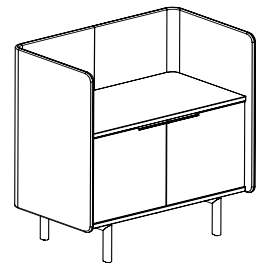

**82-8233BSSB** (box drawer / open shelf / open shelf / box drawer)

<b>Overall dimensions</b>	82.75"w x 25.5"d x 33"h	<b>Weight</b>	325 lbs.
		<b>Cubic feet</b>	37.5
		<b>COM</b>	3.25 yds.

Standard features	Options
<ul style="list-style-type: none"> <li>Molded plywood surround</li> <li>30" credenza height</li> <li>Four box drawers</li> <li>Two open storage bays with adjustable shelf</li> <li>Powder coated steel legs</li> <li>Powder coated aluminium door pull</li> </ul>	<ul style="list-style-type: none"> <li>Chassis available in veneer or HPL</li> <li>Drawer available in veneer, HPL or upholstered</li> <li>Top/bottom available in veneer or HPL</li> <li>Top trim ring in standard or studio powder coats</li> <li>Leg/pull finish in standard or studio powder coats</li> <li>Grommet: black or silver</li> </ul>

**82-4253DD36** (door / door)

<b>Overall dimensions</b>	42.75"w x 25.5"d x 53"h	<b>Weight</b>	245 lbs.
		<b>Cubic feet</b>	34.5
		<b>COM</b>	4.5 yds.

Standard features	Options
<ul style="list-style-type: none"> <li>Molded plywood surround</li> <li>36" credenza height</li> <li>Two hinged doors</li> <li>Powder coated steel legs</li> <li>Powder coated aluminium door pulls</li> </ul>	<ul style="list-style-type: none"> <li>Chassis available in veneer or HPL</li> <li>Door available in veneer, HPL or upholstered</li> <li>Top/bottom available in veneer or HPL</li> <li>Top trim ring in standard or studio powder coats</li> <li>Leg/pull finish in standard or studio powder coats</li> <li>Grommet: black or silver</li> </ul>