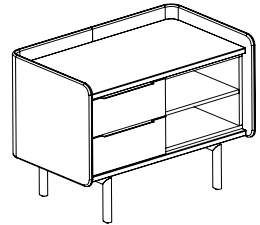

## 82-4233DD (door / door)

<b>Overall dimensions</b>	42.75"w x 25.5"d x 33"h	<b>Weight</b>	210 lbs.
		<b>Cubic feet</b>	20
		<b>COM</b>	2.5 yds.

Standard features	Options
<ul style="list-style-type: none"> <li>Molded plywood surround</li> <li>30" credenza height</li> <li>Two hinged doors</li> <li>Powder coated steel legs</li> <li>Powder coated aluminium door pulls</li> </ul>	<ul style="list-style-type: none"> <li>Chassis available in veneer or HPL</li> <li>Door available in veneer, HPL or upholstered</li> <li>Top/bottom available in veneer or HPL</li> <li>Top trim ring in standard/studio powder coats</li> <li>Leg/pull in standard/studio powder coats</li> <li>Grommet: black or silver</li> </ul>

## 82-4233LB (long box drawer)

<b>Overall dimensions</b>	42.75"w x 25.5"d x 33"h	<b>Weight</b>	220 lbs.
		<b>Cubic feet</b>	20
		<b>COM</b>	2.5 yds.

Standard features	Options
<ul style="list-style-type: none"> <li>Molded plywood surround</li> <li>30" credenza height</li> <li>Two box drawers</li> <li>Powder coated steel legs</li> <li>Powder coated aluminium door pulls</li> </ul>	<ul style="list-style-type: none"> <li>Chassis available in veneer or HPL</li> <li>Drawer available in veneer, HPL or upholstered</li> <li>Top/bottom available in veneer or HPL</li> <li>Top trim ring in standard/studio powder coats</li> <li>Leg/pull in standard/studio powder coats</li> <li>Grommet: black or silver</li> </ul>

## 82-4233BD (box drawer / door)

<b>Overall dimensions</b>	42.75"w x 25.5"d x 33"h	<b>Weight</b>	225 lbs.
		<b>Cubic feet</b>	20
		<b>COM</b>	2.5 yds.

**82-6233LBD** (long box drawer / door)

<b>Overall dimensions</b>	62.75"w x 25.5"d x 33"h	<b>Weight</b>	265 lbs.
		<b>Cubic feet</b>	29
		<b>COM</b>	2.75 yds.

**82-4233BS** (box drawer / open shelf)

<b>Overall dimensions</b>	42.75"w x 25.5"d x 33"h	<b>Weight</b>	225 lbs.
		<b>Cubic feet</b>	20
		<b>COM</b>	2.5 yds.

**82-6233LBS** (long box drawer / open shelf)