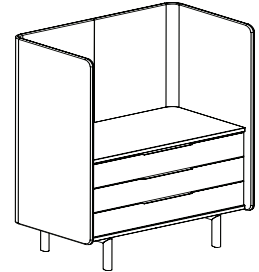

82-4267LB36 (long box drawer)

Overall dimensions	42.75"w x 25.5"d x 67"h	Weight	280 lbs.
		Cubic feet	80.5
		COM	6 yds.

Standard features	Options
- Molded plywood surround 36" credenza height - Three box drawers - Powder coated steel legs - Powder coated aluminium door pulls	- Chassis available in veneer or HPL - Drawer available in veneer, HPL or upholstered - Top/bottom available in veneer or HPL - Worksurface trim ring in standard or studio powder coats - Two fixed shelves - Leg/pull finish in standard or studio powder coats - Grommet: black or silver