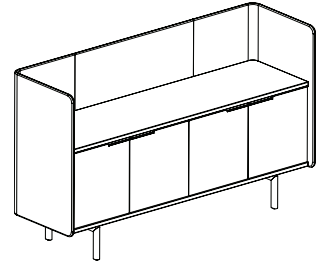

82-8253DDDD36 (door / door / door / door)

Overall dimensions	82.75"w x 25.5"d x 53"h	Weight	435 lbs.
		Cubic feet	65
		COM	6.5 yds.

Standard features	Options
- Molded plywood surround 36" credenza height - Four hinged doors - Powder coated steel legs - Powder coated aluminium door pulls	- Chassis available in veneer or HPL - Door available in veneer, HPL or upholstered - Top/bottom available in matching veneer or HPL - Top trim ring in standard or studio powder coats - Leg/pull finish in standard or studio powder coats - Grommet: black or silver