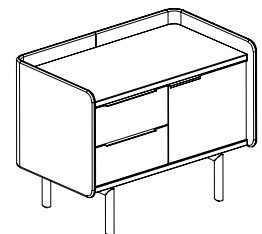

## 82-4233DD (door / door)

<b>Overall dimensions</b>	42.75"w x 25.5"d x 33"h	<b>Weight</b>	210 lbs.
		<b>Cubic feet</b>	20
		<b>COM</b>	2.5 yds.

Standard features	Options
<ul style="list-style-type: none"> <li>Molded plywood surround</li> <li>30" credenza height</li> <li>Two hinged doors</li> <li>Powder coated steel legs</li> <li>Powder coated aluminium door pulls</li> </ul>	<ul style="list-style-type: none"> <li>Chassis available in veneer or HPL</li> <li>Door available in veneer, HPL or upholstered</li> <li>Top/bottom available in veneer or HPL</li> <li>Top trim ring in standard/studio powder coats</li> <li>Leg/pull in standard/studio powder coats</li> <li>Grommet: black or silver</li> </ul>

## 82-4233LB (long box drawer)

<b>Overall dimensions</b>	42.75"w x 25.5"d x 33"h	<b>Weight</b>	220 lbs.
		<b>Cubic feet</b>	20
		<b>COM</b>	2.5 yds.

Standard features	Options
<ul style="list-style-type: none"> <li>Molded plywood surround</li> <li>30" credenza height</li> <li>Two box drawers</li> <li>Powder coated steel legs</li> <li>Powder coated aluminium door pulls</li> </ul>	<ul style="list-style-type: none"> <li>Chassis available in veneer or HPL</li> <li>Drawer available in veneer, HPL or upholstered</li> <li>Top/bottom available in veneer or HPL</li> <li>Top trim ring in standard/studio powder coats</li> <li>Leg/pull in standard/studio powder coats</li> <li>Grommet: black or silver</li> </ul>

## 82-4233BD (box drawer / door)

<b>Overall dimensions</b>	42.75"w x 25.5"d x 33"h	<b>Weight</b>	225 lbs.
		<b>Cubic feet</b>	20
		<b>COM</b>	2.5 yds.

**82-6233LBD** (long box drawer / door)

<b>Overall dimensions</b>	62.75"w x 25.5"d x 33"h	<b>Weight</b>	265 lbs.
		<b>Cubic feet</b>	29
		<b>COM</b>	2.75 yds.