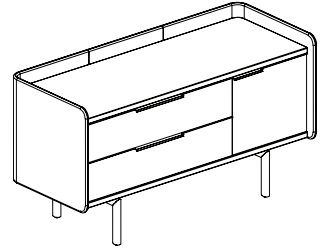

## 82-4233DD (door / door)

<b>Overall dimensions</b>	42.75"w x 25.5"d x 33"h	<b>Weight</b>	210 lbs.
		<b>Cubic feet</b>	20
		<b>COM</b>	2.5 yds.

Standard features	Options
<ul style="list-style-type: none"> <li>Molded plywood surround</li> <li>30" credenza height</li> <li>Two hinged doors</li> <li>Powder coated steel legs</li> <li>Powder coated aluminium door pulls</li> </ul>	<ul style="list-style-type: none"> <li>Chassis available in veneer or HPL</li> <li>Door available in veneer, HPL or upholstered</li> <li>Top/bottom available in veneer or HPL</li> <li>Top trim ring in standard/studio powder coats</li> <li>Leg/pull in standard/studio powder coats</li> <li>Grommet: black or silver</li> </ul>

## 82-4233LB (long box drawer)

<b>Overall dimensions</b>	42.75"w x 25.5"d x 33"h	<b>Weight</b>	220 lbs.
		<b>Cubic feet</b>	20
		<b>COM</b>	2.5 yds.

Standard features	Options
<ul style="list-style-type: none"> <li>Molded plywood surround</li> <li>30" credenza height</li> <li>Two box drawers</li> <li>Powder coated steel legs</li> <li>Powder coated aluminium door pulls</li> </ul>	<ul style="list-style-type: none"> <li>Chassis available in veneer or HPL</li> <li>Drawer available in veneer, HPL or upholstered</li> <li>Top/bottom available in veneer or HPL</li> <li>Top trim ring in standard/studio powder coats</li> <li>Leg/pull in standard/studio powder coats</li> <li>Grommet: black or silver</li> </ul>

## 82-4233BD (box drawer / door)

<b>Overall dimensions</b>	42.75"w x 25.5"d x 33"h	<b>Weight</b>	225 lbs.
		<b>Cubic feet</b>	20
		<b>COM</b>	2.5 yds.

**82-6233LBD** (long box drawer / door)

<b>Overall dimensions</b>	62.75"w x 25.5"d x 33"h	<b>Weight</b>	265 lbs.
		<b>Cubic feet</b>	29
		<b>COM</b>	2.75 yds.