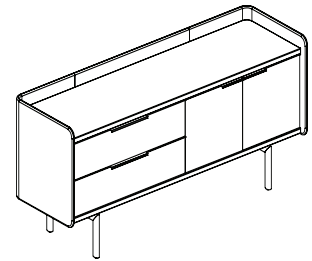

82-8233LBDD (long box drawer / door / door)

Overall dimensions	82.75"w x 25.5"d x 33"h	Weight	320 lbs.
		Cubic feet	37.5
		COM	3.25 yds.

Standard features	Options
- Molded plywood surround 30" credenza height - Two hinged doors - Two box drawers - Powder coated steel legs - Powder coated aluminium door pull	- Chassis available in veneer or HPL - Door/drawer available in veneer, HPL or upholstered - Top/bottom available in veneer or HPL - Top trim ring in standard or studio powder coats - Leg/pull finish in standard or studio powder coats - Grommet: black or silver