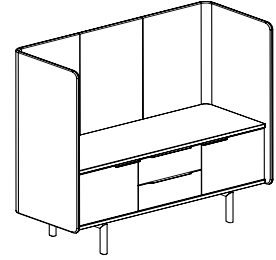

### 82-6261LBS (long box drawer / open shelf)

<b>Overall dimensions</b>	62.75"w x 25.5"d x 61"h	<b>Weight</b>	325 lbs.
		<b>Cubic feet</b>	116
		<b>COM</b>	6.5 yds.

Standard features	Options
<ul style="list-style-type: none"> <li>Molded plywood surround</li> <li>30" credenza height</li> <li>Two box drawers</li> <li>Open storage with adjustable shelf</li> <li>Powder coated steel legs</li> <li>Powder coated aluminium door pulls</li> </ul>	<ul style="list-style-type: none"> <li>Chassis available in veneer or HPL</li> <li>Drawer available in veneer, HPL or upholstered</li> <li>Top/bottom available in veneer or HPL</li> <li>Top trim ring in standard or studio powder coats</li> <li>Two fixed shelves</li> <li>Leg/pull finish in standard or studio powder coats</li> <li>Grommet: black or silver</li> </ul>

**82-6261DBD** (door / box drawer / door)

<b>Overall dimensions</b>	62.75"w x 25.5"d x 61"h	<b>Weight</b>	330 lbs.
		<b>Cubic feet</b>	116
		<b>COM</b>	6.5 yds.

Standard features	Options
<ul style="list-style-type: none"> <li>Molded plywood surround</li> <li>30" credenza height</li> <li>Two hinged doors</li> <li>Two box drawers</li> <li>Powder coated steel legs</li> <li>Powder coated aluminium door pulls</li> </ul>	<ul style="list-style-type: none"> <li>Chassis available in veneer or HPL</li> <li>Door/drawer available in veneer, HPL or upholstered</li> <li>Top/bottom available in veneer or HPL</li> <li>Top trim ring in standard or studio powder coats</li> <li>Two fixed shelves</li> <li>Leg/pull finish in standard or studio powder coats</li> <li>Grommet: black or silver</li> </ul>