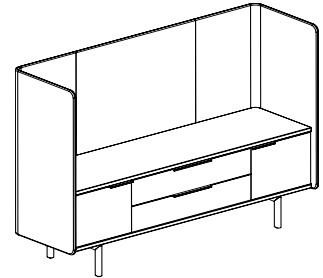

82-8261DLBD (door / long box drawer / door)

Overall dimensions	82.75"w x 25.5"d x 61"h	Weight	405 lbs.
		Cubic feet	151.5
		COM	7.75 yds.