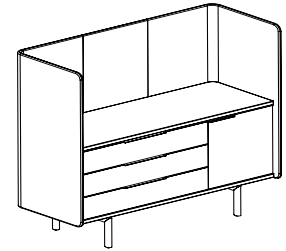

82-6261LBD36 (long box drawer / door)

Overall dimensions	62.75"w x 25.5"d x 61"h	Weight	345 lbs.
		Cubic feet	116
		COM	6.5 yds.

Standard features	Options
- Molded plywood surround 36" credenza height - Three box drawers - Hinged door - Powder coated steel legs - Powder coated aluminium door pulls	- Chassis available in veneer or HPL - Door/drawer available in veneer, HPL or upholstered - Top/bottom available in veneer or HPL - Top trim ring in standard or studio powder coats - Fixed shelf - Leg/pull finish in standard or studio powder coats - Grommet: black or silver