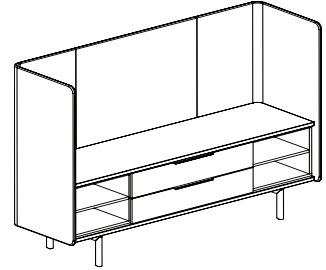

82-8261SLBS (open shelf / long box drawer / open shelf)

Overall dimensions	82.75"w x 25.5"d x 61"h	Weight	405 lbs.
		Cubic feet	151.5
		COM	7.75 yds.

Standard features	Options
- Molded plywood surround 30" credenza height - Two box drawers - Two open storage bays with adjustable shelf - Powder coated steel legs - Powder coated aluminium door pulls	- Chassis available in veneer or HPL - Drawer available in veneer, HPL or upholstered - Top/bottom available in veneer or HPL - Top trim ring in standard or studio powder coats - Two fixed shelves - Leg/pull finish in standard or studio powder coats - Grommet: black or silver