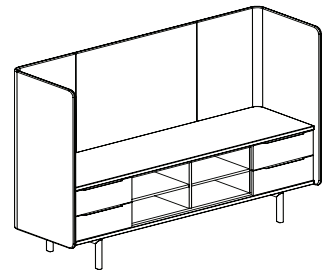

**82-8261SLBS** (open shelf / long box drawer / open shelf)

<b>Overall dimensions</b>	82.75"w x 25.5"d x 61"h	<b>Weight</b>	405 lbs.
		<b>Cubic feet</b>	151.5
		<b>COM</b>	7.75 yds.

Standard features	Options
<ul style="list-style-type: none"> <li>Molded plywood surround</li> <li>30" credenza height</li> <li>Two box drawers</li> <li>Two open storage bays with adjustable shelf</li> <li>Powder coated steel legs</li> <li>Powder coated aluminium door pulls</li> </ul>	<ul style="list-style-type: none"> <li>Chassis available in veneer or HPL</li> <li>Drawer available in veneer, HPL or upholstered</li> <li>Top/bottom available in veneer or HPL</li> <li>Top trim ring in standard or studio powder coats</li> <li>Two fixed shelves</li> <li>Leg/pull finish in standard or studio powder coats</li> <li>Grommet: black or silver</li> </ul>

**82-8261BSSB** (box drawer / open shelf / open shelf / box drawer)

<b>Overall dimensions</b>	82.75"w x 25.5"d x 61"h	<b>Weight</b>	410 lbs.
		<b>Cubic feet</b>	151.5
		<b>COM</b>	7.75 yds.

Standard features	Options
<ul style="list-style-type: none"> <li>Molded plywood surround</li> <li>30" credenza height</li> <li>Four box drawers</li> <li>Two open storage bays with adjustable shelf</li> <li>Powder coated steel legs</li> <li>Powder coated aluminium door pulls</li> </ul>	<ul style="list-style-type: none"> <li>Chassis available in veneer or HPL</li> <li>Drawer available in veneer, HPL or upholstered</li> <li>Top/bottom available in veneer or HPL</li> <li>Top trim ring in standard or studio powder coats</li> <li>Two fixed shelves</li> <li>Leg/pull finish in standard or studio powder coats</li> <li>Grommet: black or silver</li> </ul>