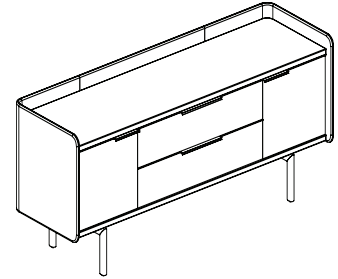

**82-6233DSD** (door / open shelf / door)

<b>Overall dimensions</b>	62.75"w x 25.5"d x 33"h	<b>Weight</b>	250 lbs.
		<b>Cubic feet</b>	29
		<b>COM</b>	2.75 yds.

**82-8233DSSD** (door / open shelf / open shelf / door)

<b>Overall dimensions</b>	82.75"w x 25.5"d x 33"h	<b>Weight</b>	305 lbs.
		<b>Cubic feet</b>	37.5
		<b>COM</b>	3.25 yds.

Standard features	Options
<ul style="list-style-type: none"> <li>Molded plywood surround</li> <li>30" credenza height</li> <li>Two hinged doors</li> <li>Powder coated steel legs</li> <li>Powder coated aluminium door pull</li> </ul>	<ul style="list-style-type: none"> <li>Chassis in veneer or HPL</li> <li>Door/drawer in veneer, HPL or upholstered</li> <li>Top/bottom available in veneer or HPL</li> <li>Top trim ring in standard or studio powder coats</li> <li>Leg/pull finish in standard or studio powder coats</li> <li>Grommet: black or silver</li> </ul>

**82-6233DBD** (door / box drawer / door)

<b>Overall dimensions</b>	62.75"w x 25.5"d x 33"h	<b>Weight</b>	270 lbs.
		<b>Cubic feet</b>	29
		<b>COM</b>	2.75 yds.

Standard features	Options
<ul style="list-style-type: none"> <li>Molded plywood surround</li> <li>30" credenza height</li> <li>Two hinged doors</li> <li>Two box drawers</li> <li>Powder coated steel legs</li> <li>Powder coated aluminium door pull</li> </ul>	<ul style="list-style-type: none"> <li>Chassis available in veneer or HPL</li> <li>Door/drawer in veneer, HPL or upholstered</li> <li>Top/bottom available in veneer or HPL</li> <li>Top trim ring in standard or studio powder coats</li> <li>Leg/pull finish in standard or studio powder coats</li> <li>Grommet: black or silver</li> </ul>

**82-8233DLBD** (door / long box drawer / door)

<b>Overall dimensions</b>	82.75"w x 25.5"d x 33"h	<b>Weight</b>	320 lbs.
		<b>Cubic feet</b>	37.5
		<b>COM</b>	3.25 yds.

**82-8233LBDD** (long box drawer / door / door)