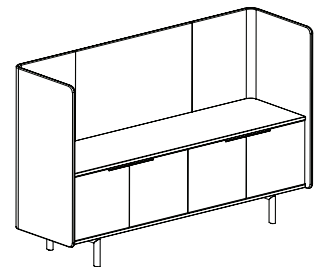

82-8267DDDD36 (door / door / door / door)

Overall dimensions	82.75"w x 25.5"d x 67"h	Weight	460 lbs.
		Cubic feet	151.5
		COM	8.75 yds.

Standard features	Options
- Molded plywood surround 36" credenza height - Four hinged doors - Powder coated steel legs - Powder coated aluminium door pulls	- Chassis available in veneer or HPL - Door available in veneer, HPL or upholstered - Top/bottom available in veneer or HPL - Worksurface trim ring in standard or studio powder coats - Fixed shelves - Leg/pull finish in standard or studio powder coats - Grommet: black or silver