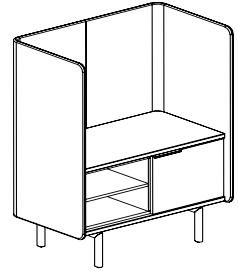

## 82-4261BD (box drawer / door)

<b>Overall dimensions</b>	42.75"w x 25.5"d x 61"h	<b>Weight</b>	260 lbs.
		<b>Cubic feet</b>	80.5
		<b>COM</b>	5.25

## 82-6261LBD (long box drawer / door)

<b>Overall dimensions</b>	62.75"w x 25.5"d x 61"h	<b>Weight</b>	325 lbs.
		<b>Cubic feet</b>	116
		<b>COM</b>	6.5 yds.

Standard features	Options
<ul style="list-style-type: none"> <li>Molded plywood surround</li> <li>30" credenza height</li> <li>Two box drawers</li> <li>Hinged door</li> <li>Powder coated steel legs</li> <li>Powder coated aluminium door pull</li> </ul>	<ul style="list-style-type: none"> <li>Chassis available in veneer or HPL</li> <li>Door/drawer available in veneer, HPL or upholstered</li> <li>Top/bottom available in veneer or HPL</li> <li>Top trim ring in standard or studio powder coats</li> <li>Shelves</li> <li>Leg/pull finish in standard or studio powder coats</li> <li>Grommet: black or silver</li> </ul>

### 82-4261SD (open shelf / door)

<b>Overall dimensions</b>	42.75"w x 25.5"d x 61"h	<b>Weight</b>	260 lbs.
		<b>Cubic feet</b>	80.5
		<b>COM</b>	5.25 yds.

Standard features	Options
<ul style="list-style-type: none"> <li>Molded plywood surround</li> <li>30" credenza height</li> <li>Hinged door</li> <li>Open storage with adjustable shelf</li> <li>Powder coated steel legs</li> <li>Powder coated aluminium door pull</li> </ul>	<ul style="list-style-type: none"> <li>Chassis available in veneer or HPL</li> <li>Door available in veneer, HPL or upholstered</li> <li>Top/bottom available in veneer or HPL</li> <li>Top trim ring in standard or studio powder coats</li> <li>Two fixed shelves</li> <li>Leg/pull finish in standard or studio powder coats</li> <li>Grommet: black or silver</li> </ul>

### 82-4261BS (box drawer / open shelf)

<b>Overall dimensions</b>	42.75"w x 25.5"d x 61"h	<b>Weight</b>	260 lbs.
		<b>Cubic feet</b>	80.5
		<b>COM</b>	5.25 yds.