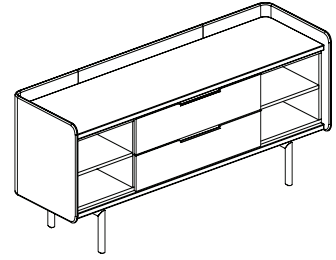

**82-8233DDDD** (door / door / door / door)

<b>Overall dimensions</b>	82.75"w x 25.5"d x 33"h	<b>Weight</b>	305 lbs.
		<b>Cubic feet</b>	37.5
		<b>COM</b>	3.25 yds.

Standard features	Options
<ul style="list-style-type: none"> <li>Molded plywood surround</li> <li>30" credenza height</li> <li>Four hinged doors</li> <li>Powder coated steel legs</li> <li>Powder coated aluminium door pull</li> </ul>	<ul style="list-style-type: none"> <li>Chassis available in veneer or HPL</li> <li>Door available in veneer, HPL or upholstered</li> <li>Top/bottom available in veneer or HPL</li> <li>Top trim ring in standard or studio powder coats</li> <li>Leg/pull finish in standard or studio powder coats</li> <li>Grommet: black or silver</li> </ul>

**82-8233SLBS** (open shelf / long box drawer / open shelf)

<b>Overall dimensions</b>	82.75"w x 25.5"d x 33"h	<b>Weight</b>	320 lbs.
		<b>Cubic feet</b>	37.5
		<b>COM</b>	3.25 yds.

Standard features	Options
<ul style="list-style-type: none"> <li>Molded plywood surround</li> <li>30" credenza height</li> <li>Two box drawers</li> <li>Two open storage bays with adjustable shelf</li> <li>Powder coated steel legs</li> <li>Powder coated aluminium door pull</li> </ul>	<ul style="list-style-type: none"> <li>Chassis available in veneer or HPL</li> <li>Drawer available in veneer, HPL or upholstered</li> <li>Top/bottom available in veneer or HPL</li> <li>Top trim ring in standard or studio powder coats</li> <li>Leg/pull finish in standard or studio powder coats</li> <li>Grommet: black or silver</li> </ul>