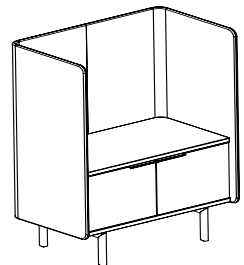

**82-8253DDDD36** (door / door / door / door)

<b>Overall dimensions</b>	82.75"w x 25.5"d x 53"h	<b>Weight</b>	435 lbs.
		<b>Cubic feet</b>	65
		<b>COM</b>	6.5 yds.

Standard features	Options
<ul style="list-style-type: none"> <li>Molded plywood surround</li> <li>36" credenza height</li> <li>Four hinged doors</li> <li>Powder coated steel legs</li> <li>Powder coated aluminium door pulls</li> </ul>	<ul style="list-style-type: none"> <li>Chassis available in veneer or HPL</li> <li>Door available in veneer, HPL or upholstered</li> <li>Top/bottom available in matching veneer or HPL</li> <li>Top trim ring in standard or studio powder coats</li> <li>Leg/pull finish in standard or studio powder coats</li> <li>Grommet: black or silver</li> </ul>

**82-4261DD** (door / door)

<b>Overall dimensions</b>	42.75"w x 25.5"d x 61"h	<b>Weight</b>	245 lbs.
		<b>Cubic feet</b>	80.5
		<b>COM</b>	5.25 yds.

Standard features	Options
<ul style="list-style-type: none"> <li>Molded plywood surround</li> <li>Two hinged doors</li> <li>30" credenza height</li> <li>Powder coated steel legs</li> <li>Powder coated aluminium door pulls</li> </ul>	<ul style="list-style-type: none"> <li>Chassis available in veneer or HPL</li> <li>Door available in veneer, HPL or upholstered</li> <li>Top/bottom available in matching veneer or HPL</li> <li>Top trim ring in standard or studio powder coats</li> <li>Two fixed shelves</li> <li>Leg/pull finish in standard or studio powder coats</li> <li>Grommet: black or silver</li> </ul>