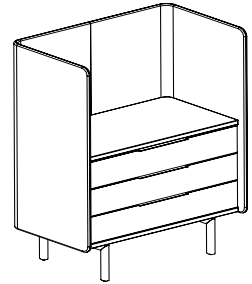

82-4261LB36 (long box drawer)

Overall dimensions	42.75"w x 25.5"d x 61"h	Weight	270 lbs.
		Cubic feet	80.5
		COM	5.25 yds.

Standard features	Options
- Molded plywood surround 36" credenza height - Three box drawers - Powder coated steel legs - Powder coated aluminium door pulls	- Chassis available in veneer or HPL - Door available in veneer, HPL or upholstered - Top/bottom available in veneer or HPL - Top trim ring in standard or studio powder coats - Fixed shelf - Leg/pull finish in standard or studio powder coats - Grommet: black or silver