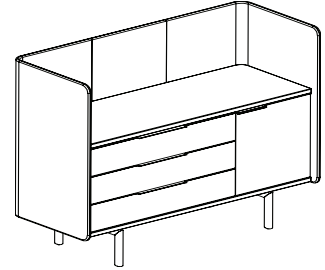

82-6253LBD36 (long box drawer / door)

Overall dimensions	62.75"w x 25.5"d x 53"h	Weight	325 lbs.
		Cubic feet	50
		COM	5.5 yds.