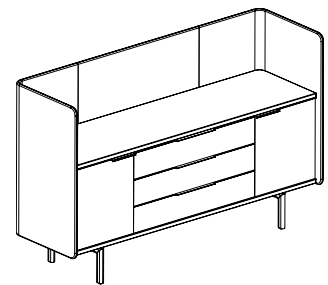

**82-6253LBD36** (long box drawer / door)

<b>Overall dimensions</b>	62.75"w x 25.5"d x 53"h	<b>Weight</b>	325 lbs.
		<b>Cubic feet</b>	50
		<b>COM</b>	5.5 yds.

Standard features	Options
<ul style="list-style-type: none"> <li>Molded plywood surround</li> <li>36" credenza height</li> <li>Three box drawers</li> <li>Hinged door</li> <li>Powder coated steel legs</li> <li>Powder coated aluminium door pulls</li> </ul>	<ul style="list-style-type: none"> <li>Chassis available in veneer or HPL</li> <li>Door/drawer available in veneer, HPL or upholstered</li> <li>Top/bottom available in veneer or HPL</li> <li>Top trim ring in standard or studio powder coats</li> <li>Leg/pull finish in standard or studio powder coats</li> <li>Grommet: black or silver</li> </ul>

**82-6253DBD36** (door / box drawer / door)

<b>Overall dimensions</b>	62.75"w x 25.5"d x 53"h	<b>Weight</b>	330 lbs.
		<b>Cubic feet</b>	50
		<b>COM</b>	5.5 yds.

Standard features	Options
<ul style="list-style-type: none"> <li>Molded plywood surround</li> <li>36" credenza height</li> <li>Two hinged doors</li> <li>Three box drawers</li> <li>Powder coated steel legs</li> <li>Powder coated aluminium door pulls</li> </ul>	<ul style="list-style-type: none"> <li>Chassis available in veneer or HPL</li> <li>Door/drawer available in veneer, HPL or upholstered</li> <li>Top/bottom available in veneer or HPL</li> <li>Top trim ring in standard or studio powder coats</li> <li>Leg/pull finish in standard or studio powder coats</li> <li>Grommet: black or silver</li> </ul>

**82-8253DLBD36** (door / long box drawer / door)

<b>Overall dimensions</b>	82.75"w x 25.5"d x 53"h	<b>Weight</b>	480 lbs.
		<b>Cubic feet</b>	65
		<b>COM</b>	6.5 yds.

**82-8253LBDD36** (long box drawer / door / door)