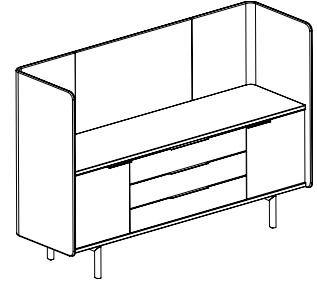

82-8261DLBD36 (door / long box drawer / door)

Overall dimensions	82.75"w x 25.5"d x 61"h	Weight	430 lbs.
		Cubic feet	151.5
		COM	7.75 yds.