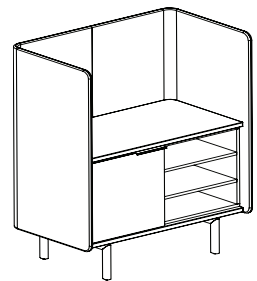

## 82-4261LB36 (long box drawer)

<b>Overall dimensions</b>	42.75"w x 25.5"d x 61"h	<b>Weight</b>	270 lbs.
		<b>Cubic feet</b>	80.5
		<b>COM</b>	5.25 yds.

Standard features	Options
<ul style="list-style-type: none"> <li>Molded plywood surround</li> <li>36" credenza height</li> <li>Three box drawers</li> <li>Powder coated steel legs</li> <li>Powder coated aluminium door pulls</li> </ul>	<ul style="list-style-type: none"> <li>Chassis available in veneer or HPL</li> <li>Door available in veneer, HPL or upholstered</li> <li>Top/bottom available in veneer or HPL</li> <li>Top trim ring in standard or studio powder coats</li> <li>Fixed shelf</li> <li>Leg/pull finish in standard or studio powder coats</li> <li>Grommet: black or silver</li> </ul>

## 82-4261DS36 (door / open shelf)

<b>Overall dimensions</b>	42.75"w x 25.5"d x 61"h	<b>Weight</b>	260 lbs.
		<b>Cubic feet</b>	80.5
		<b>COM</b>	5.25 yds.

Standard features	Options
<ul style="list-style-type: none"> <li>Molded plywood surround</li> <li>36" credenza height</li> <li>Four hinged doors</li> <li>Powder coated steel legs</li> <li>Powder coated aluminium door pulls</li> </ul>	<ul style="list-style-type: none"> <li>Chassis available in veneer or HPL</li> <li>Door available in veneer, HPL or upholstered</li> <li>Top/bottom available in veneer or HPL</li> <li>Top trim ring in standard or studio powder coats</li> <li>Fixed shelves</li> <li>Leg/pull finish in standard or studio powder coats</li> <li>Grommet: black or silver</li> </ul>