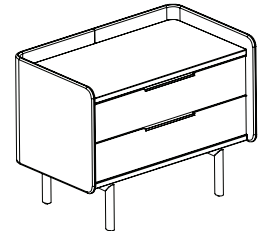

## 82-4233DD (door / door)

<b>Overall dimensions</b>	42.75"w x 25.5"d x 33"h	<b>Weight</b>	210 lbs.
		<b>Cubic feet</b>	20
		<b>COM</b>	2.5 yds.

Standard features	Options
<ul style="list-style-type: none"> <li>Molded plywood surround</li> <li>30" credenza height</li> <li>Two hinged doors</li> <li>Powder coated steel legs</li> <li>Powder coated aluminium door pulls</li> </ul>	<ul style="list-style-type: none"> <li>Chassis available in veneer or HPL</li> <li>Door available in veneer, HPL or upholstered</li> <li>Top/bottom available in veneer or HPL</li> <li>Top trim ring in standard/studio powder coats</li> <li>Leg/pull in standard/studio powder coats</li> <li>Grommet: black or silver</li> </ul>

## 82-4233LB (long box drawer)

<b>Overall dimensions</b>	42.75"w x 25.5"d x 33"h	<b>Weight</b>	220 lbs.
		<b>Cubic feet</b>	20
		<b>COM</b>	2.5 yds.

Standard features	Options
<ul style="list-style-type: none"> <li>Molded plywood surround</li> <li>30" credenza height</li> <li>Two box drawers</li> <li>Powder coated steel legs</li> <li>Powder coated aluminium door pulls</li> </ul>	<ul style="list-style-type: none"> <li>Chassis available in veneer or HPL</li> <li>Drawer available in veneer, HPL or upholstered</li> <li>Top/bottom available in veneer or HPL</li> <li>Top trim ring in standard/studio powder coats</li> <li>Leg/pull in standard/studio powder coats</li> <li>Grommet: black or silver</li> </ul>

## 82-4233BD (box drawer / door)

<b>Overall dimensions</b>	42.75"w x 25.5"d x 33"h	<b>Weight</b>	225 lbs.
		<b>Cubic feet</b>	20
		<b>COM</b>	2.5 yds.

**82-6233LBD** (long box drawer / door)

<b>Overall dimensions</b>	62.75"w x 25.5"d x 33"h	<b>Weight</b>	265 lbs.
		<b>Cubic feet</b>	29
		<b>COM</b>	2.75 yds.