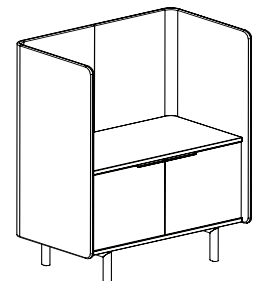

82-4267DD36 (door / door)

Overall dimensions	42.75"w x 25.5"d x 67"h	Weight	270 lbs.
		Cubic feet	80.5
		COM	6 yds.

Standard features	Options
- Molded plywood surround 36" credenza height - Two hinged doors - Powder coated steel legs - Powder coated aluminium door pulls	- Chassis available in veneer or HPL - Door available in veneer, HPL or upholstered - Top/bottom available in veneer or HPL - Worksurface trim ring in standard or studio powder coats - Fixed shelf - Leg/pull finish in standard or studio powder coats - Grommet: black or silver