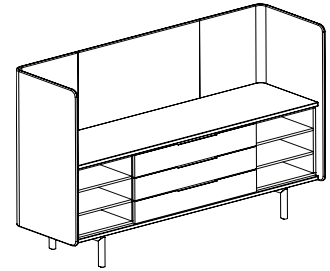

82-8261SLBS36 (open shelf / long box drawer / open shelf)

Overall dimensions	82.75"w x 25.5"d x 61"h	Weight	430 lbs.
		Cubic feet	151.5
		COM	7.75 yds.

Standard features	Options
- Molded plywood surround 36" credenza height - Three box drawers - Powder coated steel legs - Powder coated aluminium door pull	- Chassis available in veneer or HPL - Drawer available in veneer, HPL or upholstered - Top/bottom available in veneer or HPL - Top trim ring in standard or studio powder coats - Fixed shelf - Leg/pull finish in standard or studio powder coats - Grommet: black or silver