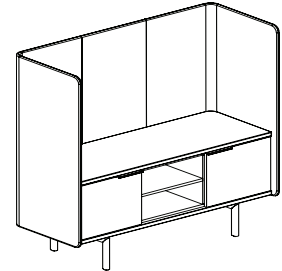

### 82-6261LBS (long box drawer / open shelf)

<b>Overall dimensions</b>	62.75"w x 25.5"d x 61"h	<b>Weight</b>	325 lbs.
		<b>Cubic feet</b>	116
		<b>COM</b>	6.5 yds.

Standard features	Options
<ul style="list-style-type: none"> <li>Molded plywood surround</li> <li>30" credenza height</li> <li>Two box drawers</li> <li>Open storage with adjustable shelf</li> <li>Powder coated steel legs</li> <li>Powder coated aluminium door pulls</li> </ul>	<ul style="list-style-type: none"> <li>Chassis available in veneer or HPL</li> <li>Drawer available in veneer, HPL or upholstered</li> <li>Top/bottom available in veneer or HPL</li> <li>Top trim ring in standard or studio powder coats</li> <li>Two fixed shelves</li> <li>Leg/pull finish in standard or studio powder coats</li> <li>Grommet: black or silver</li> </ul>

**82-6261DBD** (door / box drawer / door)

<b>Overall dimensions</b>	62.75"w x 25.5"d x 61"h	<b>Weight</b>	330 lbs.
		<b>Cubic feet</b>	116
		<b>COM</b>	6.5 yds.

Standard features	Options
<ul style="list-style-type: none"> <li>Molded plywood surround</li> <li>30" credenza height</li> <li>Two hinged doors</li> <li>Two box drawers</li> <li>Powder coated steel legs</li> <li>Powder coated aluminium door pulls</li> </ul>	<ul style="list-style-type: none"> <li>Chassis available in veneer or HPL</li> <li>Door/drawer available in veneer, HPL or upholstered</li> <li>Top/bottom available in veneer or HPL</li> <li>Top trim ring in standard or studio powder coats</li> <li>Two fixed shelves</li> <li>Leg/pull finish in standard or studio powder coats</li> <li>Grommet: black or silver</li> </ul>

**82-6261DSD** (door / open shelf / door)

<b>Overall dimensions</b>	62.75"w x 25.5"d x 61"h	<b>Weight</b>	310 lbs.
		<b>Cubic feet</b>	116
		<b>COM</b>	6.5 yds.

**82-8261DSSD** (door / open shelf / open shelf / door)