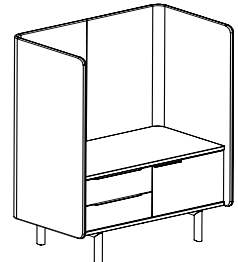

82-4267BD (box drawer / door)

Overall dimensions	42.75"w x 25.5"d x 67"h	Weight	270 lbs.
		Cubic feet	80.5
		COM	6 yds.