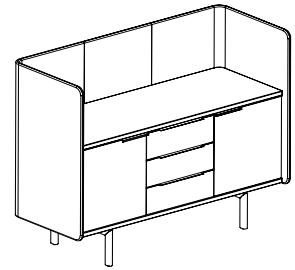

82-6253DBD36 (door / box drawer / door)

Overall dimensions	62.75"w x 25.5"d x 53"h	Weight	330 lbs.
		Cubic feet	50
		COM	5.5 yds.