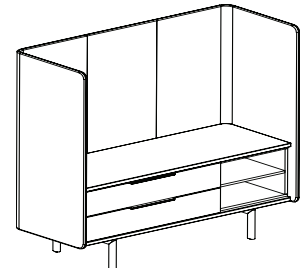

82-6267LBS (long box drawer / open shelf)

Overall dimensions	62.75"w x 25.5"d x 67"h	Weight	360 lbs.
		Cubic feet	116
		COM	7.5 yds.

Standard features	Options
- Molded plywood surround 30" credenza height - Open storage with adjustable shelf - Two box drawers - Powder coated steel legs - Powder coated aluminium door pulls	- Chassis available in veneer or HPL - Drawer available in veneer, HPL or upholstered - Top/bottom available in veneer or HPL - Worksurface trim ring in standard or studio powder coats - Two fixed shelves - Leg/pull finish in standard or studio powder coats - Grommet: black or silver