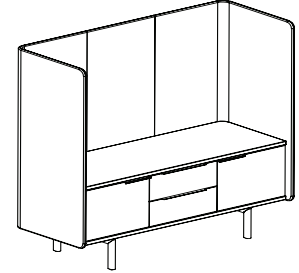

82-6267DBD (door / box drawer / door)

Overall dimensions	62.75"w x 25.5"d x 67"h	Weight	255 lbs.
		Cubic feet	80.5
		COM	7.5 yds.

Standard features	Options
- Molded plywood surround 30" credenza height - Two hinged doors - Two box drawers - Powder coated steel legs - Powder coated aluminium door pulls	- Chassis available in veneer or HPL - Door/drawer available in veneer, HPL or upholstered - Top/bottom available in veneer or HPL - Worksurface trim ring in standard or studio powder coats - Two fixed shelves - Leg/pull finish in standard or studio powder coats - Grommet: black or silver