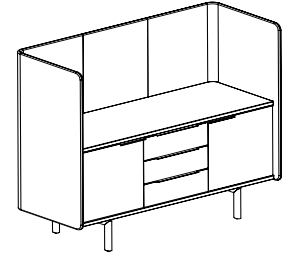

## 82-4261BS36 (box drawer / open shelf)

<b>Overall dimensions</b>	42.75"w x 25.5"d x 61"h	<b>Weight</b>	275 lbs.
		<b>Cubic feet</b>	80.5
		<b>COM</b>	5.25 yds.

Standard features	Options
<ul style="list-style-type: none"> <li>Molded plywood surround</li> <li>36" credenza height</li> <li>Three box drawers</li> <li>Open storage with adjustable shelf</li> <li>Powder coated steel legs</li> <li>Powder coated aluminium door pulls</li> </ul>	<ul style="list-style-type: none"> <li>Chassis available in veneer or HPL</li> <li>Drawer available in veneer or HPL</li> <li>Top/bottom available in veneer or HPL</li> <li>Top trim ring in standard or studio powder coats</li> <li>Fixed shelves</li> <li>Leg/pull finish in standard or studio powder coats</li> <li>Grommet: black or silver</li> </ul>

## 82-6261DBD36 (door / box drawer / door)

<b>Overall dimensions</b>	62.75"w x 25.5"d x 61"h	<b>Weight</b>	350 lbs.
		<b>Cubic feet</b>	116
		<b>COM</b>	6.5 yds.

Standard features	Options
<ul style="list-style-type: none"> <li>Molded plywood surround</li> <li>36" credenza height</li> <li>Two hinged doors</li> <li>Three box drawers</li> <li>Powder coated steel legs</li> <li>Powder coated aluminium door pulls</li> </ul>	<ul style="list-style-type: none"> <li>Chassis available in veneer or HPL</li> <li>Door/drawer available in veneer, HPL or upholstered</li> <li>Top/bottom available in veneer or HPL</li> <li>Top trim ring in standard or studio powder coats</li> <li>Fixed shelves</li> <li>Leg/pull finish in standard or studio powder coats</li> <li>Grommet: black or silver</li> </ul>