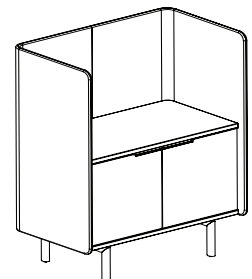

82-4261DD36 (door / door)

Overall dimensions	42.75"w x 25.5"d x 61"h	Weight	260 lbs.
		Cubic feet	80.5
		COM	5.25 yds.

Standard features	Options
- Molded plywood surround 36" credenza height - Two hinged doors - Powder coated steel legs - Powder coated aluminium door pulls	- Chassis available in veneer or HPL - Door available in veneer, HPL or upholstered - Top/bottom available in veneer or HPL - Top trim ring in standard or studio powder coats - Fixed shelf - Leg/pull finish in standard or studio powder coats - Grommet: black or silver