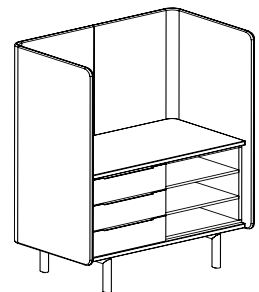

## 82-4267DS36 (door / open shelf)

<b>Overall dimensions</b>	42.75"w x 25.5"d x 67"h	<b>Weight</b>	270 lbs.
		<b>Cubic feet</b>	80.5
		<b>COM</b>	6 yds.

Standard features	Options
<ul style="list-style-type: none"> <li>Molded plywood surround</li> <li>36" credenza height</li> <li>Hinged door</li> <li>Open storage with adjustable shelves</li> <li>Powder coated steel legs</li> <li>Powder coated aluminium door pulls</li> </ul>	<ul style="list-style-type: none"> <li>Chassis available in veneer or HPL</li> <li>Door available in veneer, HPL or upholstered</li> <li>Top/bottom available in veneer or HPL</li> <li>Worksurface trim ring in standard or studio powder coats</li> <li>Two fixed shelves</li> <li>Leg/pull finish in standard or studio powder coats</li> <li>Grommet: black or silver</li> </ul>

## 82-4267BS36 (box drawer / open shelf)

<b>Overall dimensions</b>	42.75"w x 25.5"d x 67"h	<b>Weight</b>	285 lbs.
		<b>Cubic feet</b>	80.5
		<b>COM</b>	6 yds.

Standard features	Options
<ul style="list-style-type: none"> <li>Molded plywood surround</li> <li>36" credenza height</li> <li>Three box drawers</li> <li>Open storage with adjustable shelves</li> <li>Powder coated steel legs</li> <li>Powder coated aluminium door pulls</li> </ul>	<ul style="list-style-type: none"> <li>Chassis available in veneer or HPL</li> <li>Drawer available in veneer, HPL or upholstered</li> <li>Top/bottom available in veneer or HPL</li> <li>Worksurface trim ring in standard or studio powder coats</li> <li>Two fixed shelves</li> <li>Leg/pull finish in standard or studio powder coats</li> <li>Grommet: black or silver</li> </ul>