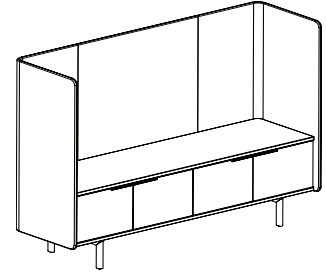

82-8267DDDD (door / door / door / door)

Overall dimensions	82.75"w x 25.5"d x 67"h	Weight	435 lbs.
		Cubic feet	151.5
		COM	8.75 yds.

Standard features	Options
- Molded plywood surround 30" credenza height - Four hinged doors - Powder coated steel legs - Powder coated aluminium door pulls	- Chassis available in veneer or HPL - Door available in veneer, HPL or upholstered - Top/bottom available in veneer or HPL - Worksurface trim ring in standard or studio powder coats - Two fixed shelves - Leg/pull finish in standard or studio powder coats - Grommet: black or silver