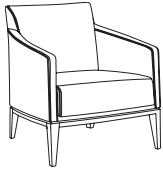

MODEL NUMBER

9557B

Finish	Fabric
MLC	Grade 3, Momentum, Hue, Smoke

ELIDE STANDARD FEATURES

- Upholstered Seat, Back and Arms
- Tight Cushion
- Exposed Wood Rails and Tapered Legs
- NOTE: See Guest/Dining and Stools Sections for Coordinating Seating

LOUNGE CHAIR

w	outside d	h	sw	seat sd	sh	arm height	weight lbs.	cubic feet
28	30	31.5	22	22.5	16	22.5	110	23

model	yds com (54")	sq ft col	1	com 2	col 3	4	5	6	7	8	9	10	11	12	13	14	15	L1	L2	L3
9560	3.5	70	2,773	2,831	2,896	2,979	3,094	3,259	3,423	3,588	3,752	3,917	4,081	4,246	4,411	4,575	4,740	3,483	3,649	3,812