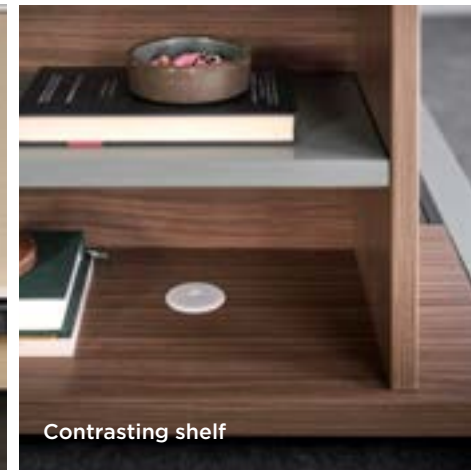

Surface power

Wire management

Truly adaptable power

A system that evolves with you

Designed to create little neighborhoods of connection in the office, Kaleid can be configured to support teams however they work best. Dial privacy, storage, and collaboration up or down to support shifting needs.

Layered materiality

Modesty panels

Contrasting shelf

Accessory shelf

Shared organizer

Infill options

Details that transform

Details like mobile storage, gallery panels, and more really complete the look and functionality of Kaleid. Designed to enable fluidity, these details naturally help users add privacy and seating to empower their best work.