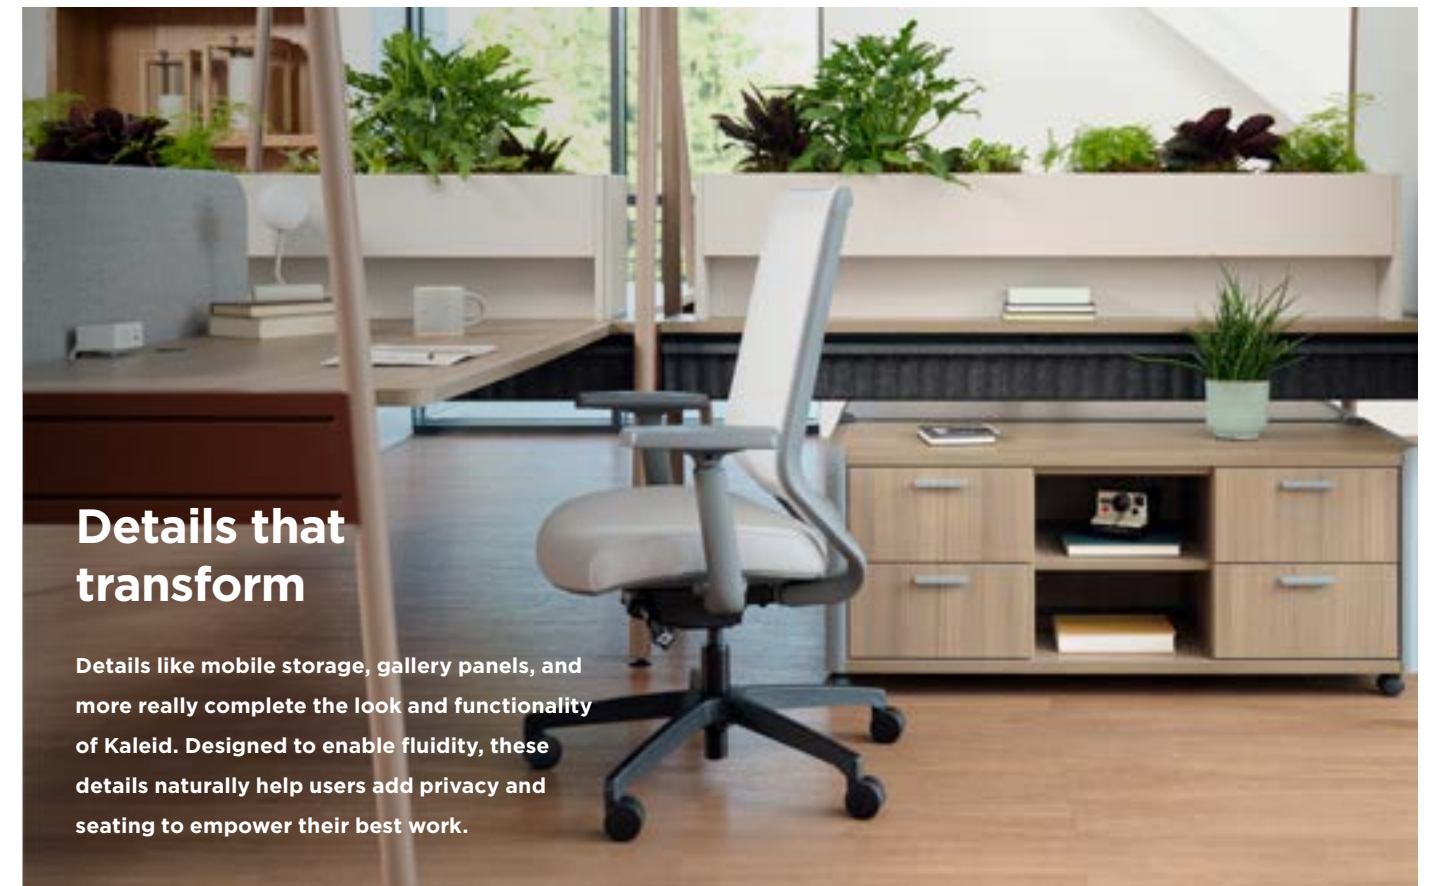

© F S

Kaleid

Where people collide, culture grows

Kaleid is more than a workstation. It is a system for building adaptable, future-ready environments, fostering little neighborhoods of connection across the workplace that encourage people to come together.

Surface power

Wire management

Truly adaptable power

A system that evolves with you

Designed to create little neighborhoods of connection in the office, Kaleid can be configured to support teams however they work best. Dial privacy, storage, and collaboration up or down to support shifting needs.

Layered materiality

Modesty panels

Contrasting shelf

Accessory shelf

Shared organizer

Infill options

Details that transform

Details like mobile storage, gallery panels, and more really complete the look and functionality of Kaleid. Designed to enable fluidity, these details naturally help users add privacy and seating to empower their best work.