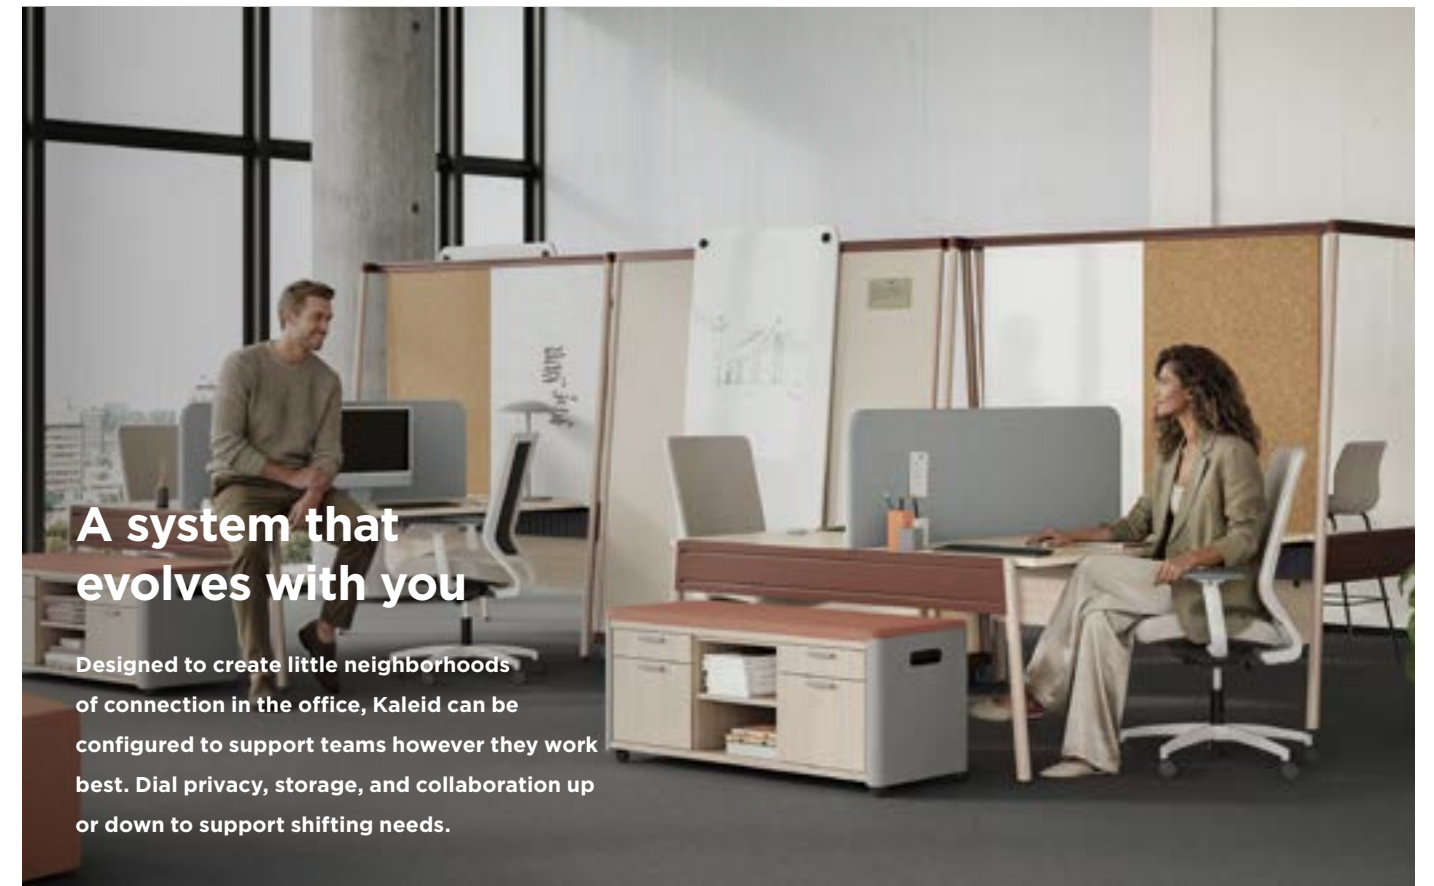

© F S

Kaleid

Where people collide, culture grows

Kaleid is more than a workstation. It is a system for building adaptable, future-ready environments, fostering little neighborhoods of connection across the workplace that encourage people to come together.

Surface power

Wire management

Truly adaptable power

A system that evolves with you

Designed to create little neighborhoods of connection in the office, Kaleid can be configured to support teams however they work best. Dial privacy, storage, and collaboration up or down to support shifting needs.

Layered materiality

Modesty panels

Contrasting shelf

Accessory shelf

Shared organizer

Infill options

Details that transform

Details like mobile storage, gallery panels, and more really complete the look and functionality of Kaleid. Designed to enable fluidity, these details naturally help users add privacy and seating to empower their best work.