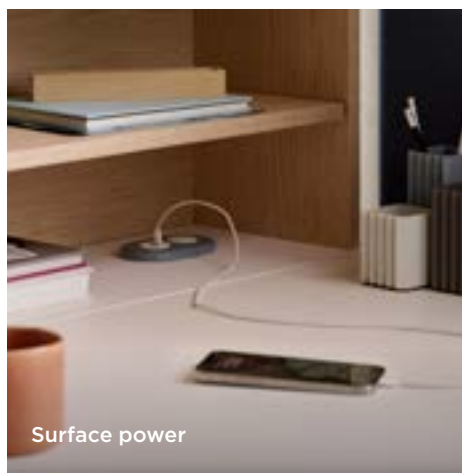

Surface power

Wire management

Truly adaptable power

A system that evolves with you

Designed to create little neighborhoods of connection in the office, Kaleid can be configured to support teams however they work best. Dial privacy, storage, and collaboration up or down to support shifting needs.

Layered materiality

Modesty panels

Contrasting shelf

Accessory shelf

Shared organizer

Infill options

Details that transform

Details like mobile storage, gallery panels, and more really complete the look and functionality of Kaleid. Designed to enable fluidity, these details naturally help users add privacy and seating to empower their best work.