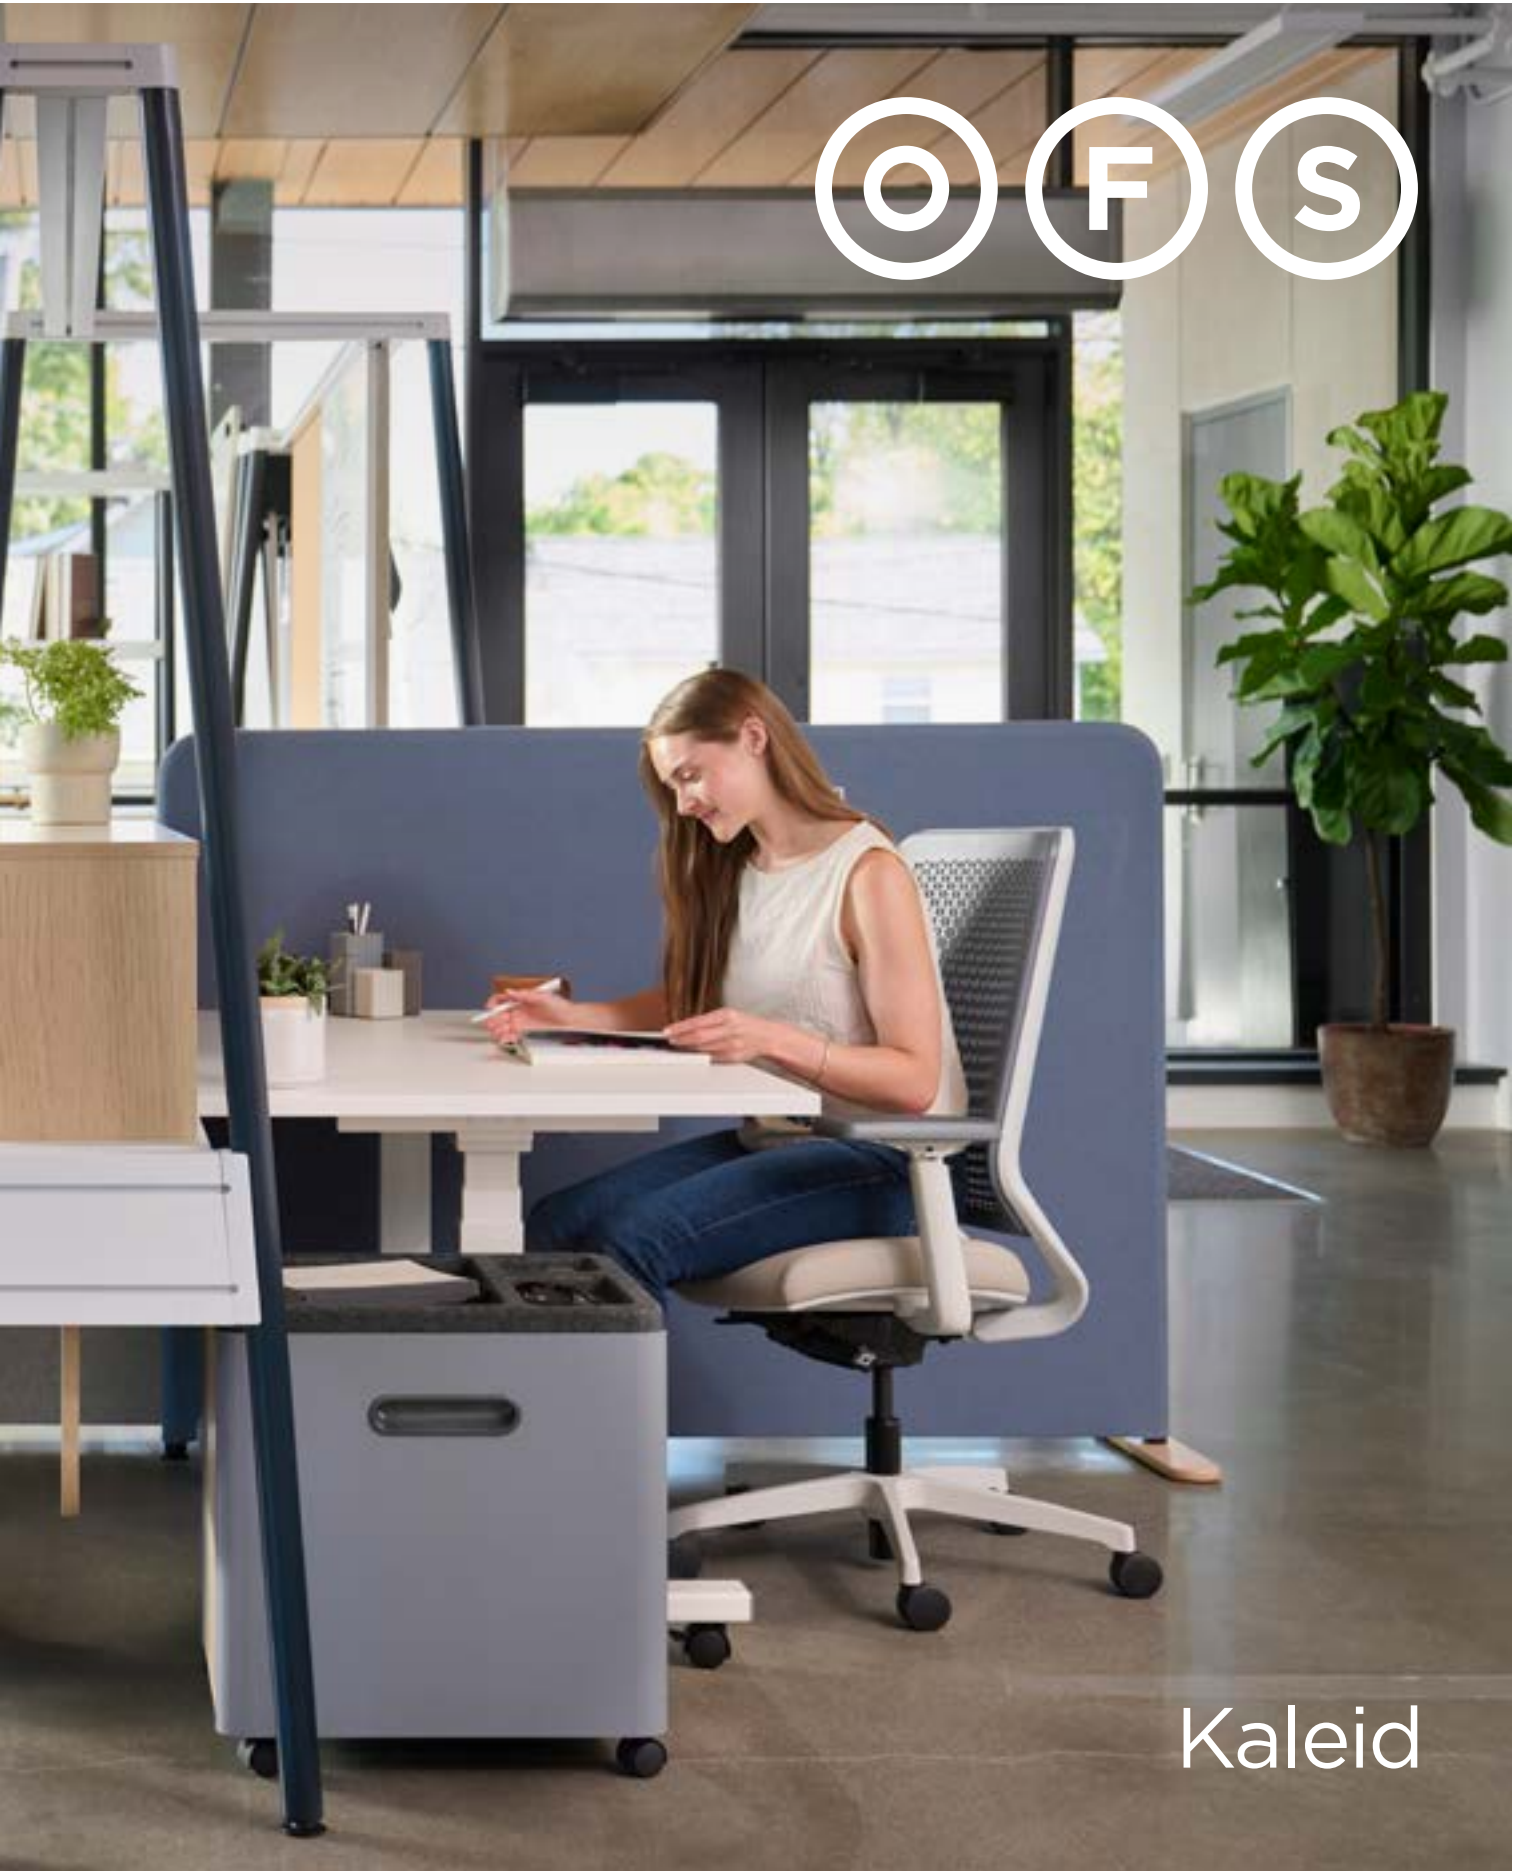

© F S

Kaleid

Where people collide, culture grows

Kaleid is more than a workstation. It is a system for building adaptable, future-ready environments, fostering little neighborhoods of connection across the workplace that encourage people to come together.

Surface power

Wire management

Truly adaptable power

A system that evolves with you

Designed to create little neighborhoods of connection in the office, Kaleid can be configured to support teams however they work best. Dial privacy, storage, and collaboration up or down to support shifting needs.

Layered materiality

Modesty panels

Contrasting shelf

Accessory shelf

Shared organizer

Infill options

Details that transform

Details like mobile storage, gallery panels, and more really complete the look and functionality of Kaleid. Designed to enable fluidity, these details naturally help users add privacy and seating to empower their best work.