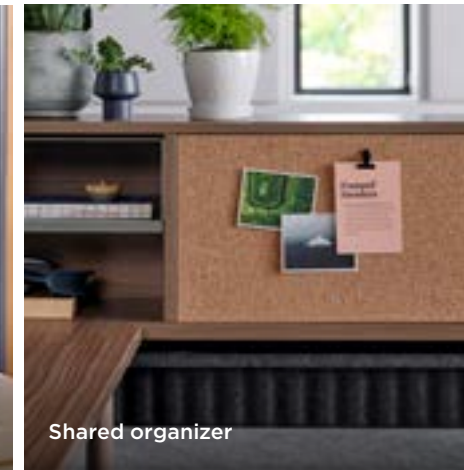

© F S

Kaleid

Where people collide, culture grows

Kaleid is more than a workstation. It is a system for building adaptable, future-ready environments, fostering little neighborhoods of connection across the workplace that encourage people to come together.

Surface power

Wire management

Truly adaptable power

A system that evolves with you

Designed to create little neighborhoods of connection in the office, Kaleid can be configured to support teams however they work best. Dial privacy, storage, and collaboration up or down to support shifting needs.

Layered materiality

Modesty panels

Contrasting shelf

Accessory shelf

Shared organizer

Infill options

Details that transform

Details like mobile storage, gallery panels, and more really complete the look and functionality of Kaleid. Designed to enable fluidity, these details naturally help users add privacy and seating to empower their best work.