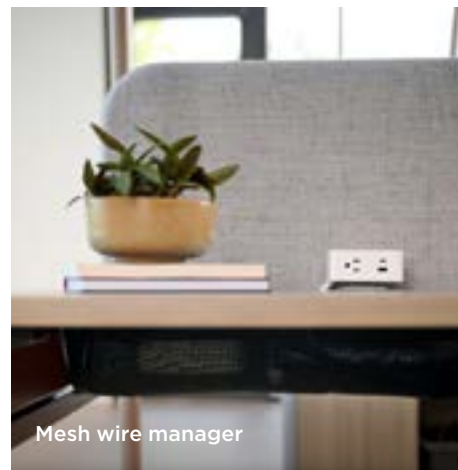

Media panel + wire management

Mesh wire manager