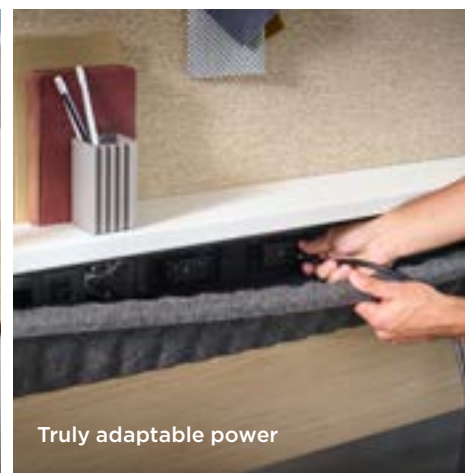

Surface power

Wire management

Truly adaptable power

A system that evolves with you

Designed to create little neighborhoods of connection in the office, Kaleid can be configured to support teams however they work best. Dial privacy, storage, and collaboration up or down to support shifting needs.

Layered materiality

Modesty panels

Contrasting shelf

Accessory shelf

Shared organizer

Infill options

Details that transform

Details like mobile storage, gallery panels, and more really complete the look and functionality of Kaleid. Designed to enable fluidity, these details naturally help users add privacy and seating to empower their best work.