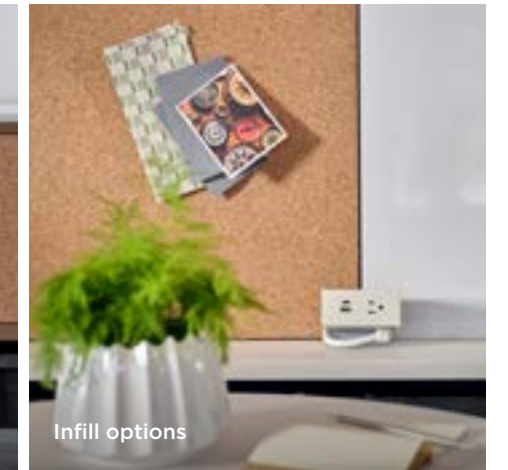

Surface power

Wire management

Truly adaptable power

A system that evolves with you

Designed to create little neighborhoods of connection in the office, Kaleid can be configured to support teams however they work best. Dial privacy, storage, and collaboration up or down to support shifting needs.

Layered materiality

Modesty panels

Contrasting shelf

Accessory shelf

Shared organizer

Infill options

Details that transform

Details like mobile storage, gallery panels, and more really complete the look and functionality of Kaleid. Designed to enable fluidity, these details naturally help users add privacy and seating to empower their best work.