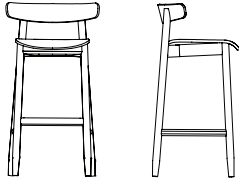

- Ash Plywood Seat
- Ash Frame

model	outside			seat			inside back	weight lbs.	cubic feet	list
	w	d	h	sw	sd	sh				
98038	22.5	18.75	29	16.25	16.5	18.25	12	10.5	14	\$ 979

**OPTIONS**

**Frame Finish**

**Ash Veneers and Solids**

SPECIFY: Frame finish. See page H for designator finish name.

**MODEL NUMBER**

98038

**Frame finish**

MMC

**ORYN BAR STOOL STANDARD FEATURES**

- Ash Plywood Seat
- Ash Frame
- Chrome Foot Rail Insert

model	outside			seat			inside back	weight lbs.	cubic feet	list
	w	d	h	sw	sd	sh				
98058	20.25	18	37	14.75	15.5	29.5	8.75	12.5	16	\$ 1,079