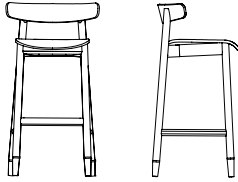

MODEL NUMBER

98038

Frame finish

MMC

ORYN BAR STOOL STANDARD FEATURES

- Ash Plywood Seat
- Ash Frame
- Chrome Foot Rail Insert

model	outside			seat			inside back	weight lbs.	cubic feet	list
	w	d	h	sw	sd	sh				
98058	20.25	18	37	15.25	15.5	29.5	8.75	12.5	16	\$ 1,079