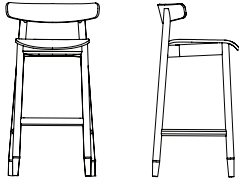

MODEL NUMBER

98038

Frame finish

MMC

ORYN BAR STOOL STANDARD FEATURES

- Ash Plywood Seat
- Ash Frame
- Chrome Foot Rail Insert

model	outside			seat			inside back	weight lbs.	cubic feet	list
	w	d	h	sw	sd	sh				
98058	20.25	18	37	15.25	15.5	29.5	8.75	12.5	16	\$ 1,079