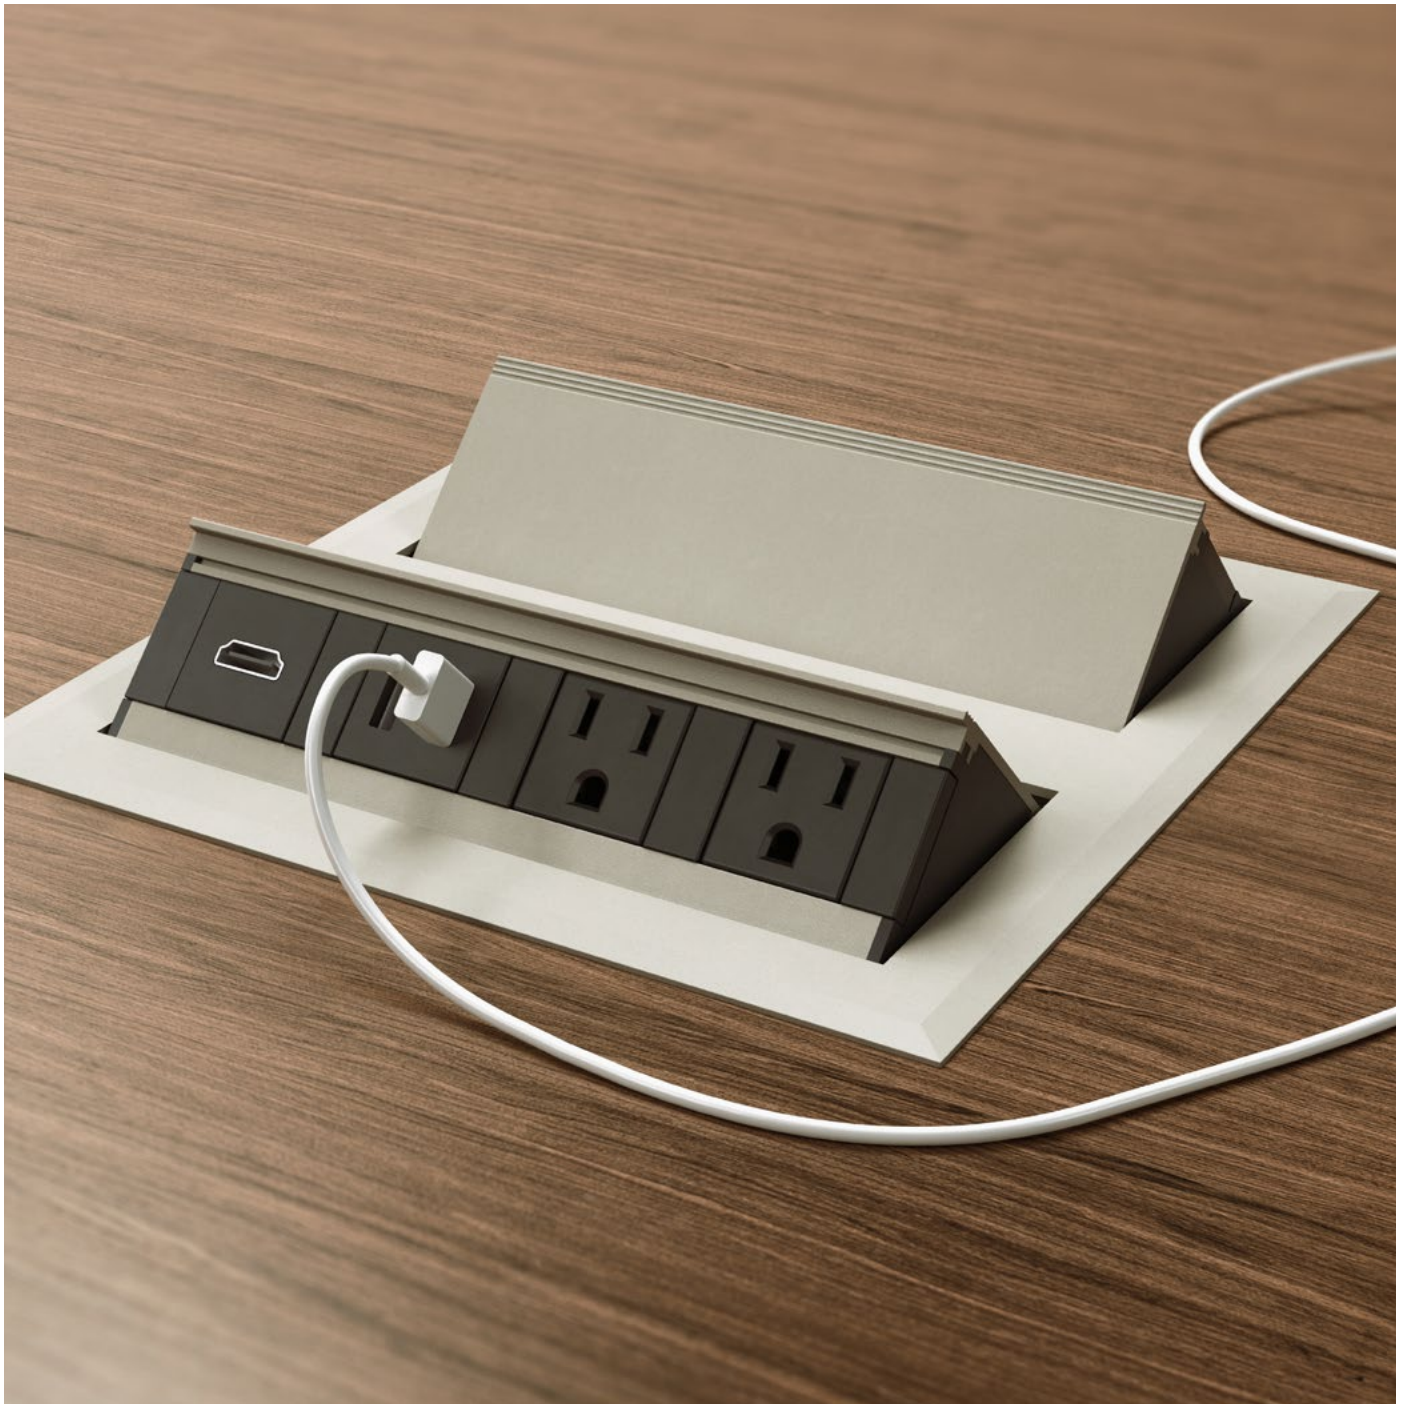

PS-71S & PS-71B Power Supply

The PS-71S & PS-71B power supply offers flexible configurations for a variety of gathering spaces. These power options open smoothly by simply pressing down on the lid

revealing a convenient power and/or communications terminal, closes easily to be hidden from view when not in use. The 5V DC 4.2Amp USB charger is great for charging a multitude of devices.

PS-71S & PS-71B Power Supply

Features

- (2) 110V Outlets (both sides)
- 2 Charging USB 4.2 amps (both sides)
- 1 HDMI coupler
- 1 VGA coupler
- 10' Power cord (both sides)

Full product information

View or download the online price list for complete specification information and statement of line.

Dimensions

PS-71S or PS-71B

w8.13" d8.21" h2.75"

Finishes

Silver

PS-71S

Black

PS-71B