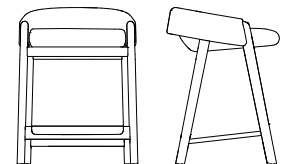

Standard features	Options available
- Fully upholstered - Molded foam seat and back - Upholstered wrap around lumbar	- Foot rail saver in standard or studio powder coats - Ash wood base in all standard finishes, super matte clears, and paint

Standard textile selection

<https://ofs.com/resources/textiles>
<https://ofs.com/resources/finishes>

Back and seat construction