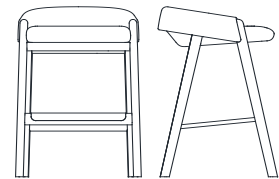

### Guest chair 206037

<b>Overall dimensions</b>	24.75"w x 27.25"d x 33"h	<b>Weight</b>	40 lbs.
<b>Seat dimensions</b>	20.75"w x 18.25"d x 18.5"h	<b>Cubic feet</b>	18
<b>Seat to top of back</b>	15.75"	<b>COM</b>	1.75 yds. seat & back 1 yds. arm wrap
<b>Top of arm to floor</b>	25.25"	<b>COL</b>	35 sq. ft. seat & back 20 sq. ft. arm wrap
<b>Top of arm to seat</b>	6.5"		

### Lounge chair 206041

<b>Overall dimensions</b>	28.75"w x 32"d x 30.75"h	<b>Weight</b>	53 lbs.
<b>Seat dimensions</b>	23.5"w x 21"d x 16.75"h	<b>Cubic feet</b>	25
<b>Seat to top of back</b>	16"	<b>COM</b>	2.5 yds. seat & back 1.25 yds. arm wrap
<b>Top of arm to floor</b>	23"	<b>COL</b>	45 sq. ft. seat & back 25 sq. ft. arm wrap
<b>Top of arm to seat</b>	6"		

### Bar stool 206050

<b>Overall dimensions</b>	22"w x 20.5"d x 34.5"h	<b>Weight</b>	24 lbs.
<b>Seat dimensions</b>	17.25"w x 17.25"d x 30.75"h	<b>Cubic feet</b>	13
<b>Seat to top of back</b>	4"	<b>COM</b>	1 yds. seat & back .75 yds. arm wrap
<b>Top of arm to floor</b>	NA	<b>COL</b>	20 sq. ft. seat & back 15 sq. ft. arm wrap
<b>Top of arm to seat</b>	NA		