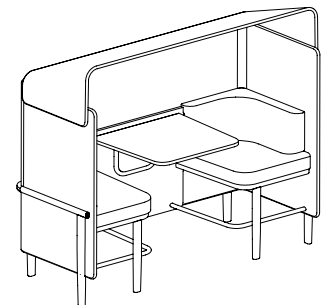

82-8367RT-C

Overall dimensions 83.25"w x 34.5"d x 80.5"h

Weight 430 lbs.
Cubic feet 198.5
COM 3.75 yds. (Seat)
 13.25 yds.(Surround)
 6.25 yds. (Canopy)

Standard features	Options
<ul style="list-style-type: none"> Molded plywood surround and canopy Solid wood legs Dining height workspace Powder coated steel frame 	<ul style="list-style-type: none"> Top/back available in veneer or HPL Solid wood legs available in veneer or HPL Steel frame in standard or studio powder coats Seat power location Seat power finish Table power

82-8367RTB

Overall dimensions 83.25"w x 34.5"d x 67"h

Weight 380 lbs.
Cubic feet 198.5
COM 3.75 yds. (Seat)
 13.25 yds. (Surround)

Standard features	Options
<ul style="list-style-type: none"> Molded plywood surround Solid wood legs Bar height workspace Powder coated steel frame 	<ul style="list-style-type: none"> Top/back available in veneer or HPL Solid wood legs available in veneer or HPL Steel frame in standard or studio powder coats Seat power location Seat power finish Table power Wire management: left or right

82-8367RTB-C

Overall dimensions 83.25"w x 34.5"d x 80.5"h

Weight 455 lbs.
Cubic feet 198.5
COM 3.75 yds. (Seat)
 13.25 yds. (Surround)
 6.25 yds. (Canopy)

Standard features	Options
<ul style="list-style-type: none"> Molded plywood surround and canopy Solid wood lets Powder coated steel frame Bar height worksurface 	<ul style="list-style-type: none"> Top/back available in veneer or HPL Solid wood legs available in veneer or HPL Steel frame in standard or studio powder coats Seat power location Seat power finish Table power Wire management: left or right