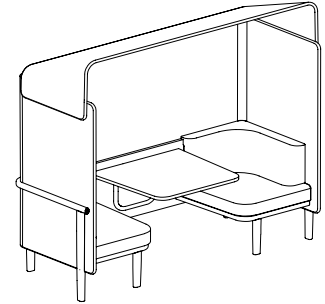

82-8353RT-C

Overall dimensions	83.25"w x 34.5"d x 66.5"h	Weight	390 lbs.
		Cubic feet	198.5
		COM	3.75 yds.(Seat) 10 yds.(Surround) 6.25 yds. (Canopy)

Standard features	Options
<ul style="list-style-type: none"> Molded plywood surround and canopy Solid wood legs Dining height workspace Powder coated steel frame 	<ul style="list-style-type: none"> Top/back available in veneer or HPL Solid wood legs available in veneer or HPL Steel frame in standard or studio powder coats Seat power location Seat power finish

82-8367RT

Overall dimensions	83.25"w x 34.5"d x 67"h	Weight	355 lbs.
		Cubic feet	198.5
		COM	3.75 yds. (Seat) 13.25 yds. (Surround)

Standard features	Options
<ul style="list-style-type: none"> Molded plywood surround Solid wood legs Dining height workspace Powder coated steel frame 	<ul style="list-style-type: none"> Top/back available in veneer or HPL Solid wood legs available in veneer or HPL Steel frame in standard or studio powder coats Seat power location Seat power finish

82-8367RT-C

Overall dimensions 83.25"w x 34.5"d x 80.5"h

Weight 430 lbs.
Cubic feet 198.5
COM 3.75 yds. (Seat)
 13.25 yds.(Surround)
 6.25 yds. (Canopy)

Standard features	Options
<ul style="list-style-type: none"> Molded plywood surround and canopy Solid wood legs Dining height workspace Powder coated steel frame 	<ul style="list-style-type: none"> Top/back available in veneer or HPL Solid wood legs available in veneer or HPL Steel frame in standard or studio powder coats Seat power location Seat power finish Table power