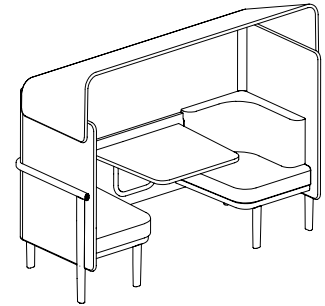

82-8353RT

Overall dimensions	83.25"w x 34.5"d x 53"h	Weight	315 lbs.
		Cubic feet	198.5
		COM	3.75 yds. (Seat) 10 yds. (Surround)

Standard features	Options
<ul style="list-style-type: none"> Molded plywood surround Solid wood legs Dining height workspace Powder coated steel frame 	<ul style="list-style-type: none"> Top/back available in veneer or HPL Solid wood legs available in veneer or HPL Steel frame in standard or studio powder coats Seat power location Seat power finish

82-8353RT-C

Overall dimensions	83.25"w x 34.5"d x 66.5"h	Weight	390 lbs.
		Cubic feet	198.5
		COM	3.75 yds.(Seat) 10 yds.(Surround) 6.25 yds. (Canopy)

Standard features	Options
<ul style="list-style-type: none"> Molded plywood surround and canopy Solid wood legs Dining height workspace Powder coated steel frame 	<ul style="list-style-type: none"> Top/back available in veneer or HPL Solid wood legs available in veneer or HPL Steel frame in standard or studio powder coats Seat power location Seat power finish

82-8367RT

Overall dimensions	83.25"w x 34.5"d x 67"h	Weight	355 lbs.
		Cubic feet	198.5
		COM	3.75 yds. (Seat) 13.25 yds. (Surround)

Standard features	Options
<ul style="list-style-type: none"> Molded plywood surround Solid wood legs Dining height workspace Powder coated steel frame 	<ul style="list-style-type: none"> Top/back available in veneer or HPL Solid wood legs available in veneer or HPL Steel frame in standard or studio powder coats Seat power location Seat power finish