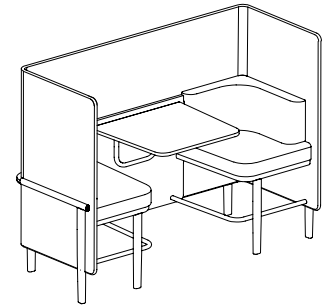

82-8367RT

Overall dimensions	83.25"w x 34.5"d x 67"h	Weight	355 lbs.
		Cubic feet	198.5
		COM	3.75 yds. (Seat) 13.25 yds. (Surround)

Standard features	Options
<ul style="list-style-type: none"> Molded plywood surround Solid wood legs Dining height workspace Powder coated steel frame 	<ul style="list-style-type: none"> Top/back available in veneer or HPL Solid wood legs available in veneer or HPL Steel frame in standard or studio powder coats Seat power location Seat power finish

82-8367RT-C

Overall dimensions 83.25"w x 34.5"d x 80.5"h

Weight 430 lbs.
Cubic feet 198.5
COM 3.75 yds. (Seat)
 13.25 yds.(Surround)
 6.25 yds. (Canopy)

Standard features	Options
<ul style="list-style-type: none"> Molded plywood surround and canopy Solid wood legs Dining height workspace Powder coated steel frame 	<ul style="list-style-type: none"> Top/back available in veneer or HPL Solid wood legs available in veneer or HPL Steel frame in standard or studio powder coats Seat power location Seat power finish Table power

82-8367RTB

Overall dimensions 83.25"w x 34.5"d x 67"h

Weight 380 lbs.
Cubic feet 198.5
COM 3.75 yds. (Seat)
 13.25 yds. (Surround)

Standard features	Options
<ul style="list-style-type: none"> Molded plywood surround Solid wood legs Bar height workspace Powder coated steel frame 	<ul style="list-style-type: none"> Top/back available in veneer or HPL Solid wood legs available in veneer or HPL Steel frame in standard or studio powder coats Seat power location Seat power finish Table power Wire management: left or right