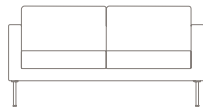

Cubic

Sometimes, undefined spaces are the most useful. With clean lines and various stitching and leg options, Cubic fits for both a quick meeting spot and a quiet corner for recharging. Create the perfect in-between space with the help of Cubic.

Cubic

Features

- Fully upholstered
- Loose seat and back cushions
- Plain/non-tufted seat and back cushions (non-tufted)
- Square sewn/tufted detail on seat and back cushions (tufted)

Options

- Metal sled base
- Round brushed aluminum legs
- Exposed wood tapered leg available in beech or ash
- Wood sled base available in beech or ash

Full product information

View or download the online price list for complete specification information and statement of line.

Statement of line

Lounge chair, non-tufted
203041
w28.5" d30.25" h32.5"

Loveseat, non-tufted
203042
w61" d30.25" h32.5"

Sofa, non-tufted
203043
w77" d30.25" h32.5"

Lounge chair, tufted
203141
w28.5" d30.25" h32.5"

Loveseat, tufted
203142
w61" d30.25" h32.5"

Sofa, tufted
203143
w77" d30.25" h32.5"

Non-tufted sofa with
exposed wood tapered leg