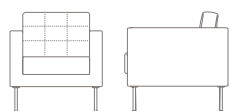

Cubic

Features

- Fully upholstered
- Loose seat and back cushions
- Plain/non-tufted seat and back cushions (non-tufted)
- Square sewn/tufted detail on seat and back cushions (tufted)

Options

- Metal sled base
- Round brushed aluminum legs
- Exposed wood tapered leg available in beech or ash
- Wood sled base available in beech or ash

Full product information

View or download the online price list for complete specification information and statement of line.

Statement of line

Lounge chair, non-tufted
203041
w28.5" d30.25" h32.5"

Loveseat, non-tufted
203042
w61" d30.25" h32.5"

Sofa, non-tufted
203043
w77" d30.25" h32.5"

Lounge chair, tufted
203141
w28.5" d30.25" h32.5"

Loveseat, tufted
203142
w61" d30.25" h32.5"

Sofa, tufted
203143
w77" d30.25" h32.5"

Non-tufted sofa with
exposed wood tapered leg