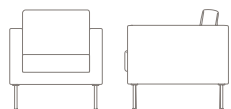

Cubic

Sometimes, undefined spaces are the most useful. With clean lines and various stitching and leg options, Cubic fits for both a quick meeting spot and a quiet corner for recharging. Create the perfect in-between space with the help of Cubic.

Cubic

Features

- Fully upholstered
- Loose seat and back cushions
- Plain/non-tufted seat and back cushions (non-tufted)
- Square sewn/tufted detail on seat and back cushions (tufted)

Options

- Metal sled base
- Round brushed aluminum legs
- Exposed wood tapered leg available in beech or ash
- Wood sled base available in beech or ash

Full product information

View or download the online price list for complete specification information and statement of line.

Statement of line

Lounge chair, non-tufted
203041
w28.5" d30.25" h32.5"

Loveseat, non-tufted
203042
w61" d30.25" h32.5"