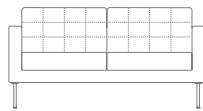

Cubic

Features

- Fully upholstered
- Loose seat and back cushions
- Plain/non-tufted seat and back cushions (non-tufted)
- Square sewn/tufted detail on seat and back cushions (tufted)

Options

- Metal sled base
- Round brushed aluminum legs
- Exposed wood tapered leg available in beech or ash
- Wood sled base available in beech or ash

Full product information

View or download the online price list for complete specification information and statement of line.

Statement of line

Lounge chair, non-tufted
203041
w28.5" d30.25" h32.5"

Loveseat, non-tufted
203042
w61" d30.25" h32.5"

Sofa, non-tufted
203043
w77" d30.25" h32.5"

Lounge chair, tufted
203141
w28.5" d30.25" h32.5"

Loveseat, tufted
203142
w61" d30.25" h32.5"

Sofa, tufted
203143
w77" d30.25" h32.5"

Non-tufted sofa with
exposed wood tapered leg