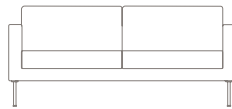

Cubic

Sometimes, undefined spaces are the most useful. With clean lines and various stitching and leg options, Cubic fits for both a quick meeting spot and a quiet corner for recharging. Create the perfect in-between space with the help of Cubic.

Cubic

Features

- Fully upholstered
- Loose seat and back cushions
- Plain/non-tufted seat and back cushions (non-tufted)
- Square sewn/tufted detail on seat and back cushions (tufted)

Options

- Metal sled base
- Round brushed aluminum legs
- Exposed wood tapered leg available in beech or ash
- Wood sled base available in beech or ash

Full product information

View or download the online price list for complete specification information and statement of line.

Statement of line

Lounge chair, non-tufted
203041
w28.5" d30.25" h32.5"

Loveseat, non-tufted
203042
w61" d30.25" h32.5"

Sofa, non-tufted
203043
w77" d30.25" h32.5"

Lounge chair, tufted
203141
w28.5" d30.25" h32.5"

Loveseat, tufted
203142
w61" d30.25" h32.5"

Sofa, tufted
203143
w77" d30.25" h32.5"

Non-tufted sofa with
exposed wood tapered leg