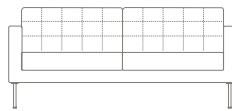

Cubic

Features

- Fully upholstered
- Loose seat and back cushions
- Plain/non-tufted seat and back cushions (non-tufted)
- Square sewn/tufted detail on seat and back cushions (tufted)

Options

- Metal sled base
- Round brushed aluminum legs
- Exposed wood tapered leg available in beech or ash
- Wood sled base available in beech or ash

Full product information

View or download the online price list for complete specification information and statement of line.

Statement of line

Lounge chair, non-tufted
203041
w28.5" d30.25" h32.5"

Loveseat, non-tufted
203042
w61" d30.25" h32.5"

Sofa, non-tufted
203043
w77" d30.25" h32.5"

Lounge chair, tufted
203141
w28.5" d30.25" h32.5"

Loveseat, tufted
203142
w61" d30.25" h32.5"

Sofa, tufted
203143
w77" d30.25" h32.5"

Non-tufted sofa with
exposed wood tapered leg