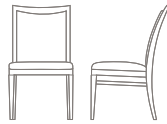

### Statement of line

Arm chair with insert seat and back

**32037**

w25.38" d26.75" h35.25"

Armless chair with insert seat and back

**32038**

w20.13" d26.5" h35.25"

Arm chair, fully upholstered