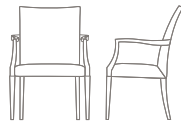

### Statement of line

Arm chair with insert seat and back

**32037**

w25.38" d26.75" h35.25"

Armless chair with insert seat and back

**32038**

w20.13" d26.5" h35.25"

Arm chair, fully upholstered

**32337**

w25.38" d27.25" h35.75"

Armless chair, fully upholstered

**32338**

w20.13" d27" h35.75"

Arm chair with insert seat and back

Armless chair with insert seat and back

Arm chair, fully upholstered