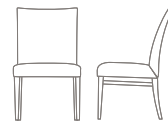

### Statement of line

Arm chair with insert seat and back

**32037**

w25.38" d26.75" h35.25"

Armless chair with insert seat and back

**32038**

w20.13" d26.5" h35.25"

Arm chair, fully upholstered

**32337**

w25.38" d27.25" h35.75"

Armless chair, fully upholstered

**32338**

w20.13" d27" h35.75"

Arm chair with insert seat and back

Armless chair with insert seat and back

Arm chair, fully upholstered