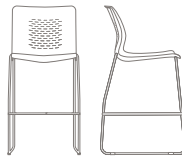

Intu

Features

- Armless
- Molded plastic, one piece shell
- Chrome frame
- Guest chair stack 35 high with plastic shell or 10 high with plastic back and upholstered seat on dolly
- Rated up to 300 lbs.

Options

- Clear nylon glides
- Seven plastic colors
- Upholstered seat
- Ganging
- Dolly

Full product information

View or download the online price list for complete specification information and statement of line.

Statement of line

Guest chair

14121

w21" d23.75" h32.5"

Counter height stool

14111

w21.5" d24.5" h38.5"

Bar height stool