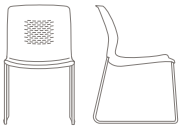

Intu

Features

- Armless
- Molded plastic, one piece shell
- Chrome frame
- Guest chair stack 35 high with plastic shell or 10 high with plastic back and upholstered seat on dolly
- Rated up to 300 lbs.

Options

- Clear nylon glides
- Seven plastic colors
- Upholstered seat
- Ganging
- Dolly

Full product information

View or download the online price list for complete specification information and statement of line.

Statement of line

Guest chair

14121

w21" d23.75" h32.5"

Counter height stool

14111

w21.5" d24.5" h38.5"

Bar height stool