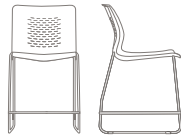

Intu

Features

- Armless
- Molded plastic, one piece shell
- Chrome frame
- Guest chair stack 35 high with plastic shell or 10 high with plastic back and upholstered seat on dolly
- Rated up to 300 lbs.

Options

- Clear nylon glides
- Seven plastic colors
- Upholstered seat
- Ganging
- Dolly

Full product information

View or download the online price list for complete specification information and statement of line.

Statement of line

Guest chair

14121

w21" d23.75" h32.5"

Counter height stool

14111

w21.5" d24.5" h38.5"

Bar height stool