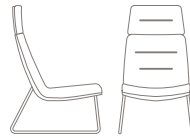

## Statement of line

High back with arms and swivel base  
**F81117**  
w29.75" d29.5" h45.75"

High back, armless with swivel base  
**F81017**  
w23.5" d29.5" h45.75"

Mid back with arms and swivel base  
**F81116**  
w29.75" d29" h35.75"

Mid back, armless with swivel base  
**F81016**  
w23.5" d29" h35.75"

Ottoman with swivel base  
**F81090**  
w21.75" d18.5" h18.25"

High back with arms and sled base  
**F81147**  
w29.75" d30.5" h43.5"