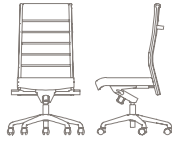

Full product information

View or download the online price list for complete specification information and statement of line.

Statement of line

Mid back

F12316/F12416

w19.25" d25.5" h39.5-40.75"

High back

F12317/F12417

w19.25" d25.5" h43.25-44.5"

High back with task arm

Mid back with task arm

Mid back with metal loop arm

Mid back, armless