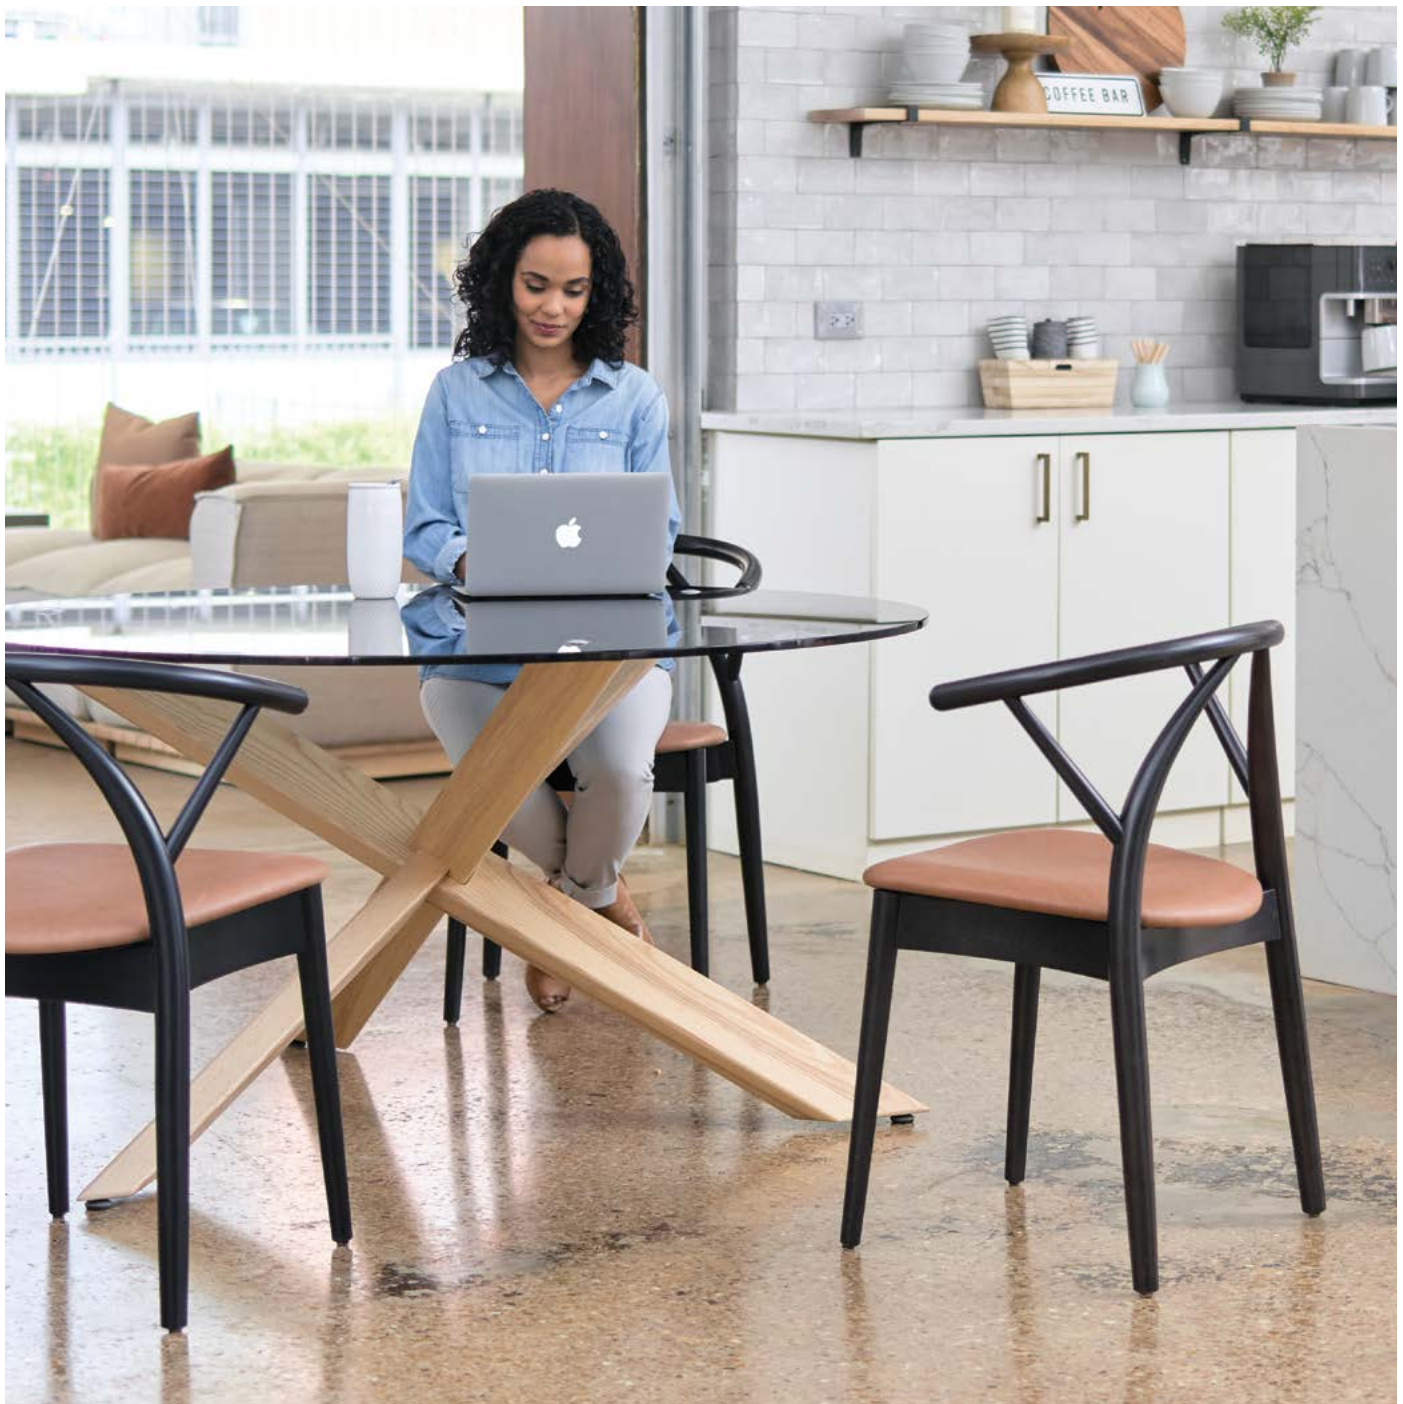

Yelly

Chairs provide a unique opportunity to add functional design detail and personalization to any space. Choosing the perfect chair means finding the right balance of simplicity and intrigue, and Yelly provides both.

With dainty wood forms curved in soft artistic shaping, Yelly's design adds the soft details that make a place feel like home. In a place like this, you can focus on enjoying the moment.

Yelly

Features

- European beech frame