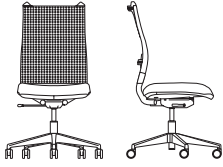

SLADR HIGH BACK CHAIR STANDARD FEATURES

- Armless
- Mesh Back
- Upholstered Seat with Molded Seat Foam
- Body Balance Control
- Nylon Base
- Hard Wheel Casters
- Back Frame Designed for Hanging Bags up to 20 lbs.
- All Styles Rated up to 300 lbs.

NOTE: Bags can only be hung when the chair is locked in the most upright position.

MESH BACK

cylinder	outside			sw	seat		inside back	arm height	from floor	weight lbs.	cubic feet
	w	d	h		sd	sh					
Low	27.5	27.5	40.25/43.25	20	18	16.5/19.5	23.75	n/a	n/a	27	12.75
4D Pivoting Arm (CR13)								8/12	25.25/32.25	31	
Standard	27.5	27.5	40.25/44.25	20	18	17.5/21.5	23.75	n/a	n/a	28	
4D Pivoting Arm (CR13)								8/12	25.75/33.75	32	
High	27.5	27.5	41.25/46.25	20	18	18.5/22.5	23.75	n/a	n/a	29	
4D Pivoting Arm (CR13)								8/12	26.75/35.75	33	