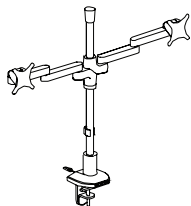

ROUND MAST SUPPORT WITH USB HUB AND (2) 14" DUAL-LINK ARMS FOR VDT

model	w	d	h	wt	cu ft	list
TAM-RMS2W-USB-B (Black)	n/a	n/a	n/a	24	4	$ 1,332
TAM-RMS2W-USB-P (Platinum)	n/a	n/a	n/a	24	4	$ 1,332
TAM-RMS2W-USB-W (White)	n/a	n/a	n/a	24	4	$ 1,332

- Four Port USB Hub in Base
- (2) 14" Dual-Link Arms for VDT'S up to 30" and 20 lbs. Each
- Stackable Arm Brackets Lock to Mast at 1" Vertical Increments

HOW TO ORDER

MODEL NUMBER

TAM-RMS10-B