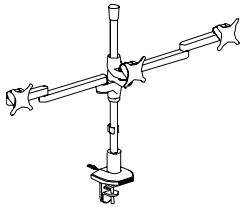

ROUND MAST SUPPORT WITH USB HUB, (2) 19 1/2" DUAL-LINK ARMS AND (1) CENTER PIVOT FOR VDT'S

model	w	d	h	wt	cu ft	list
TAM-RMS3S-USB-B (Black)	n/a	n/a	n/a	30	4	$ 1,435
TAM-RMS3S-USB-P (Platinum)	n/a	n/a	n/a	30	4	$ 1,435
TAM-RMS3S-USB-W (White)	n/a	n/a	n/a	30	4	$ 1,435

- Four Port USB Hub in Base
- (2) 19 1/2" Dual-Link Arms with VESA Height Adjusters for VDTs up to 24" and 15 lbs. Each
- (1) Center Pivot/Tilter for VDT up to 24" and 15 lbs.