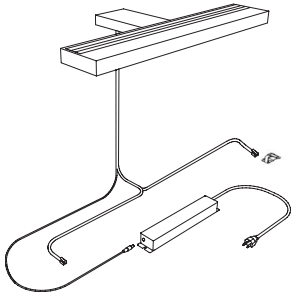

SINGLE SIDED WITH MOTION SENSOR

model		w	d	h	wt	cu ft	list
TAM-SSC-MS-B (Black)	Single Sided Center Arm w/Sensor	24.375	11.75	1	12	1	$ 1,716
TAM-SSC-MS-P (Platinum)	Single Sided Center Arm (shown) w/Sensor	24.375	11.75	1	12	1	$ 1,716
TAM-SSC-MS-W (White)	Single Sided Center Arm w/Sensor	24.375	11.75	1	12	1	$ 1,716
TAM-SSL-MS-B (Black)	Single Sided Left Offset Arm w/Sensor	24.375	11.75	1	12	1	$ 1,716
TAM-SSL-MS-P (Platinum)	Single Sided Left Offset Arm w/Sensor	24.375	11.75	1	12	1	$ 1,716
TAM-SSL-MS-W (White)	Single Sided Left Offset Arm w/Sensor	24.375	11.75	1	12	1	$ 1,716
TAM-SSR-MS-B (Black)	Single Sided Right Offset Arm w/Sensor	24.375	11.75	1	12	1	$ 1,716
TAM-SSR-MS-P (Platinum)	Single Sided Right Offset Arm w/Sensor	24.375	11.75	1	12	1	$ 1,716
TAM-SSR-MS-W (White)	Single Sided Right Offset Arm w/Sensor	24.375	11.75	1	12	1	$ 1,716

- Single-Sided Light with Motion Sensor for Stanchion Mounting
- PIR Workstation Motion Sensor for Auto-OFF Task Light Control
- 9' RJ45-RJ11 Sensor Cable (Plugs into PIR Motion Sensor)

HOW TO ORDER

MODEL NUMBER

TAM-SSC-B