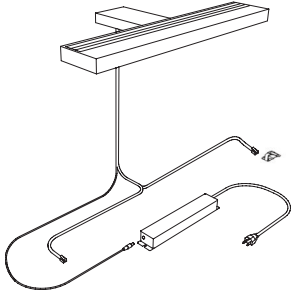

SINGLE SIDED WITH MOTION SENSOR FOR MAST MOUNTING

model		w	d	h	wt	cu ft	list
TAM-SSM-MS-B (Black)	Single Sided Center Arm w/Sensor	24.375	11.75	1	12	1	$ 1,716
TAM-SSM-MS-P (Platinum)	Single Sided Center Arm (shown) w/Sensor	24.375	11.75	1	12	1	$ 1,716
TAM-SSM-MS-W (White)	Single Sided Center Arm w/Sensor	24.375	11.75	1	12	1	$ 1,716

- Single-Sided Light with Motion Sensor for Mast Mounting
- PIR Workstation Motion Sensor for Auto-OFF Task Light Control
- 9' RJ45-RJ11 Sensor Cable (Plugs into PIR Motion Sensor)
- **NOTE:** Order TAM-RMS Support System and TAM-SMB Base Separately.

HOW TO ORDER

MODEL NUMBER

TAM-SSM-P