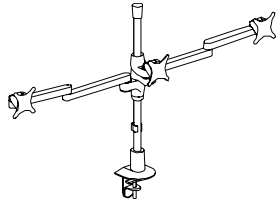

ROUND MAST SUPPORT WITH (2) 25" DUAL-LINK ARMS AND (1) CENTER PIVOT FOR VDT'S

model	w	d	h	wt	cu ft	list
TAM-RMS3W-B (Black)	n/a	n/a	n/a	30	4	$ 1,406
TAM-RMS3W-P (Platinum)	n/a	n/a	n/a	30	4	$ 1,406
TAM-RMS3W-W (White)	n/a	n/a	n/a	30	4	$ 1,406

- (2) 25" Dual-Link Arms with VESA Height Adjusters for VDTs up to 30" and 15 lbs. Each
- (1) Center Pivot/Tilter for VDT up to 24" and 15 lbs.