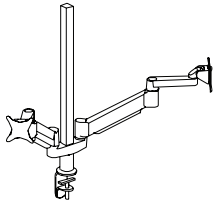

TAMBIENT LIGHT STANDARD FEATURES

- Monitor Support System with Square Mast for TAM-SSM Light
- Two Dynamic Arms for VDTs 5 to 25 lbs Each
- Semigloss Platinum or White Finish

NOTE:

- Order TAM-SSM Light Separately
- Tambient Square Mast Support will not work on Knife Edge Profile

SQUARE MAST SUPPORT WITH TWO DYNAMIC ARMS FOR VDT'S

model	w	d	h	wt	cu ft	list
TAM-SMB-B (Black)	n/a	n/a	n/a	22	4	$ 1,406
TAM-SMB-P (Platinum)	n/a	n/a	n/a	22	4	$ 1,406
TAM-SMB-W (White)	n/a	n/a	n/a	22	4	$ 1,406