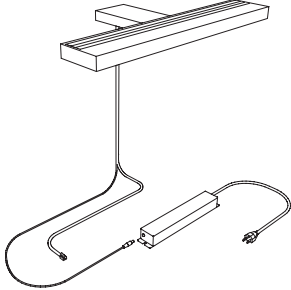

**NOTES:**

- Must Connect to TAM-WCH for Uplight Control. Order TAM-WCH Wireless Control Hub and TAM-CC Control Cable Separately

**SINGLE SIDED FOR MAST MOUNTING**

model		w	d	h	wt	cu ft	list
<b>TAM-SSM-B</b> (Black)	Single Sided Center Arm	24.375	11.75	1	12	1	\$ 1,431
<b>TAM-SSM-P</b> (Platinum)	Single Sided Center Arm (shown)	24.375	11.75	1	12	1	\$ 1,431
<b>TAM-SSM-W</b> (White)	Single Sided Center Arm	24.375	11.75	1	12	1	\$ 1,431