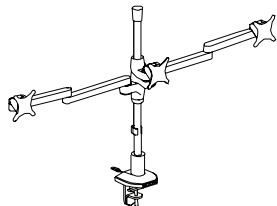

ROUND MAST SUPPORT WITH USB HUB, (2) 25" DUAL-LINK ARMS AND (1) CENTER PIVOT FOR VDT'S

model	w	d	h	wt	cu ft	list
TAM-RMS3W-USB-B (Black)	n/a	n/a	n/a	31	4	$ 1,514
TAM-RMS3W-USB-P (Platinum)	n/a	n/a	n/a	31	4	$ 1,514
TAM-RMS3W-USB-W (White)	n/a	n/a	n/a	31	4	$ 1,514

- Four Port USB Hub in Base
- (2) 25" Dual-Link Arms with VESA Height Adjusters for VDTs up to 30" and 15 lbs. Each
- (1) Center Pivot/Tilter for VDT up to 24" and 15 lbs.

HOW TO ORDER

MODEL NUMBER

TAM-RMS3S-P