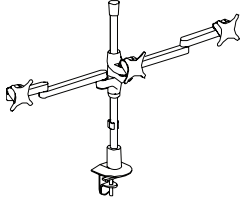

TAMBIENT LIGHT STANDARD FEATURES

- Monitor Support System with Round Mast for TAM-SSM Light
- Integral Desk Edge Mounting Clamp
- Stackable Arm/Pivot Brackets Lock to Mast at 1" Vertical Increments
- Includes: Mounting Coupler and Attachment Hardware for Light and Black Vertical Cable Management Clip for VDT Cables
- Semigloss Platinum or White Finish

NOTE:

- Order TAM-SSM Light Separately
- Tambient Round Mast Support will not work on Knife Edge Profile

ROUND MAST SUPPORT WITH (2) 19 1/2" DUAL-LINK ARMS AND (1) CENTER PIVOT FOR VDT'S

model	w	d	h	wt	cu ft	list
TAM-RMS3S-B (Black)	n/a	n/a	n/a	29	4	$ 1,328
TAM-RMS3S-P (Platinum)	n/a	n/a	n/a	29	4	$ 1,328
TAM-RMS3S-W (White)	n/a	n/a	n/a	29	4	$ 1,328

- (2) 19 1/2" Dual-Link Arms with VESA Height Adjusters for VDTs up to 24" and 15 lbs. Each
- (1) Center Pivot/Tilter for VDT up to 24" and 15 lbs.