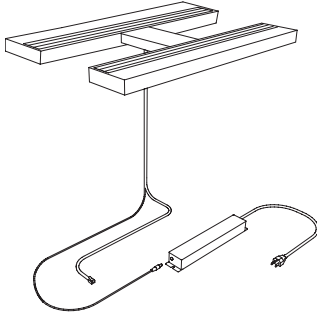

TAMBIENT LIGHT STANDARD FEATURES

- Task Lights: (2) 20 Watts at Full Output, 3500K
- Ambient Uplights: (2) 40 Watts at Full Output, 3500K
- ON/OFF Pushbutton with Push-and-Hold Dimming for Task Lights
- 6' RJ11 Cable for Remote Combined Switching and Dimming of Uplights
- 6' Low-Voltage Power Cable (Plugs into Power Supply Enclosure)
- HPF Power Supply and Enclosure with 6' Power Cord and (4) Parallel RJ11 Control Cable Ports
- 80 Watts Total (at Full Output)
- Semigloss Platinum or White Finish

NOTES:

- Order Mounting Stanchion and Base Separately
- Not for Use with Round and Square Mast Support
- Must Connect to TAM-WCH for Uplight Control. Order TAM-WCH Wireless Control Hub and TAM-CC Control Cable Separately

DUAL SIDED

model		w	d	h	wt	cu ft	list
TAM-DSC-B (Black)	Dual Sided Center Bridge	24.375	20.5	1	17	1	$ 2,504
TAM-DSC-P (Platinum)	Dual Sided Center Bridge (shown)	24.375	20.5	1	17	1	$ 2,504
TAM-DSC-W (White)	Dual Sided Center Bridge	24.375	20.5	1	17	1	$ 2,504
TAM-DSO-B (Black)	Dual Sided Offset Bridge	24.375	20.5	1	17	1	$ 2,504
TAM-DSO-P (Platinum)	Dual Sided Offset Bridge	24.375	20.5	1	17	1	$ 2,504
TAM-DSO-W (White)	Dual Sided Offset Bridge	24.375	20.5	1	17	1	$ 2,504

- Dual Sided Light for Stanchion Mounting
- Auto-OFF Feature Turns Task Lights OFF when Uplights Turn OFF