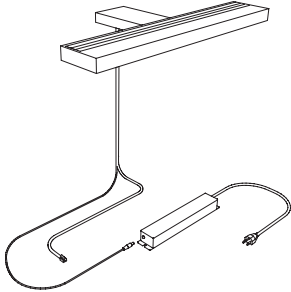

TAMBIENT LIGHT STANDARD FEATURES

- Task Light: 20 Watts at Full Output, 3500K
- Ambient Uplight: 40 Watts at Full Output, 3500K
- ON/OFF Pushbutton with Push-and-Hold Dimming for Task Light
- 6' RJ11 Cable for Remote Switching and Dimming of Uplight
- 6' LV Power Cable (Plugs into Power Supply Enclosure)
- HPF Power Supply and Enclosure with 6' Power Cord and (4) Parallel RJ11 Control Cable Ports
- Semigloss Platinum or White Finish

NOTES:

- Order Mounting Stanchion and Base Separately
- Not for Use with Round and Square Mast Support
- Must Connect to TAM-WCH for Uplight Control. Order TAM-WCH Wireless Control Hub and TAM-CC Control Cable Separately

SINGLE SIDED

model		w	d	h	wt	cu ft	list
TAM-SSC-B (Black)	Single Sided Center Arm	24.375	11.75	1	12	1	$ 1,431
TAM-SSC-P (Platinum)	Single Sided Center Arm (shown)	24.375	11.75	1	12	1	$ 1,431
TAM-SSC-W (White)	Single Sided Center Arm	24.375	11.75	1	12	1	$ 1,431
TAM-SSL-B (Black)	Single Sided Left Offset Arm	24.375	11.75	1	12	1	$ 1,431
TAM-SSL-P (Platinum)	Single Sided Left Offset Arm	24.375	11.75	1	12	1	$ 1,431
TAM-SSL-W (White)	Single Sided Left Offset Arm	24.375	11.75	1	12	1	$ 1,431
TAM-SSR-B (Black)	Single Sided Right Offset Arm	24.375	11.75	1	12	1	$ 1,431
TAM-SSR-P (Platinum)	Single Sided Right Offset Arm	24.375	11.75	1	12	1	$ 1,431
TAM-SSR-W (White)	Single Sided Right Offset Arm	24.375	11.75	1	12	1	$ 1,431

- Single-Sided Task/Ambient Light for Stanchion Mounting
- Auto-OFF Feature Turns Task Light OFF when Uplight Turns OFF