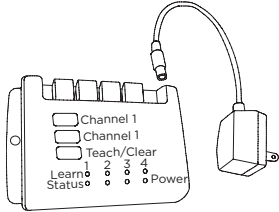

STANDARD FEATURES

WIRELESS CONTROL HUB

model	w	d	h	wt	cu ft	list
TAM-WCH	n/a	n/a	n/a	2	0.3	$ 825

- Plug-And-Play Control Hub for Wireless Remote Lighting Control
- RJ11 SW/DIM Port for Uplight ON/OFF and Dimming Control
- Connect Up to 12 Tambient LED Lights (see Note below)
- Link Up to 20 Wireless Switches and Sensors Via Pushbuttons
- Detachable 6' Power Cord with Integral 6W 120/24V Power Supply
- Mounting Hardware Not Included
- **NOTE:** TAM-CCEK Control Cable Extension Kit Required to Connect Monitor Arm Light. Additional TAM-CCEK Control Cable Extension Kits Required to Connect Multiple Tambient Lights. Order Wireless Switches, Wireless Sensors and Control Cable Extension Kits Separately.

SELF-POWERED WIRELESS SWITCH

model	w	d	h	wt	cu ft	list
TAM-WS	n/a	n/a	n/a	1	0.1	$ 271

- Self-Powered Battery-Less Wireless Switch for Remote Lighting Control
- Provides Manual Switching and Dimming of Tambient Uplights
- Links Wirelessly to Any Number of TAM-WCH Control Hubs in Range
- Order Wireless Control Hub(s) Separately
- Transmission Range 75 Feet
- Mount to any Surface with Double Sided Tape or Screws (Not Included)
- Mount to Electrical Wall Box (Not Included) with Screws (Not Included)
- White Finish
- Single Gang, Single Rocker Switch with Faceplate
- **NOTE:** Order Wireless Control Hub(s) Separately

HOW TO ORDER

MODEL NUMBER

TAM-SMB-P