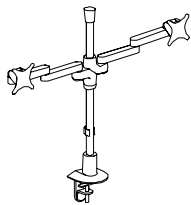

ROUND MAST SUPPORT WITH PIVOT BRACKET FOR VDT

model	w	d	h	wt	cu ft	list
TAM-RMS10-B (Black)	n/a	n/a	n/a	17	4	$ 589
TAM-RMS10-P (Platinum)	n/a	n/a	n/a	17	4	$ 589
TAM-RMS10-W (White)	n/a	n/a	n/a	17	4	$ 589

- Stackable Pivot Bracket for VDT up to 50" and 30 lbs.
- Pivot Bracket Locks to Mast at 1" Vertical Increments

ROUND MAST SUPPORT WITH USB HUB AND PIVOT BRACKET FOR VDT

model	w	d	h	wt	cu ft	list
TAM-RMS10-USB-B (Black)	n/a	n/a	n/a	18	4	$ 697
TAM-RMS10-USB-P (Platinum)	n/a	n/a	n/a	18	4	$ 697
TAM-RMS10-USB-W (White)	n/a	n/a	n/a	18	4	$ 697

- Four Port USB Hub in Base
- Stackable Pivot Bracket for VDT up to 50" and 30 lbs.
- Pivot Bracket Locks to Mast at 1" Vertical Increments

ROUND MAST SUPPORT WITH 14" DUAL-LINK ARM FOR VDT

model	w	d	h	wt	cu ft	list
TAM-RMS1W-B (Black)	n/a	n/a	n/a	19	4	$ 827
TAM-RMS1W-P (Platinum)	n/a	n/a	n/a	19	4	$ 827
TAM-RMS1W-W (White)	n/a	n/a	n/a	19	4	$ 827

- 14" Dual-Link Arm for VDT up to 30" and 20 lbs.
- Stackable Arm Bracket Locks to Mast at 1" Vertical Increments

ROUND MAST SUPPORT WITH USB HUB AND 14" DUAL-LINK ARM FOR VDT

model	w	d	h	wt	cu ft	list
TAM-RMS1W-USB-B (Black))	n/a	n/a	n/a	20	4	$ 935
TAM-RMS1W-USB-P (Platinum)	n/a	n/a	n/a	20	4	$ 935
TAM-RMS1W-USB-W (White)	n/a	n/a	n/a	20	4	$ 935

- Four Port USB Hub in Base
- 14" Dual-Link Arm for VDT up to 30" and 20 lbs.
- Stackable Arm Bracket Locks to Mast at 1" Vertical Increments

ROUND MAST SUPPORT WITH (2) 14" DUAL-LINK ARMS FOR VDT

model	w	d	h	wt	cu ft	list
TAM-RMS2W-B (Black))	n/a	n/a	n/a	23	4	$ 1,224
TAM-RMS2W-P (Platinum)	n/a	n/a	n/a	23	4	$ 1,224
TAM-RMS2W-W (White)	n/a	n/a	n/a	23	4	$ 1,224

- (2) 14" Dual-Link Arms for VDT'S up to 30" and 20 lbs. Each
- Stackable Arm Brackets Lock to Mast at 1" Vertical Increments