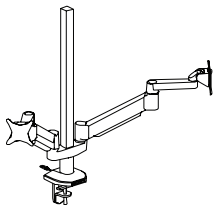

SQUARE MAST SUPPORT WITH USB HUB AND TWO DYNAMIC ARMS FOR VDT'S

model	w	d	h	wt	cu ft	list
TAM-SMB-USB-B (Black)	n/a	n/a	n/a	29	4	$ 1,514
TAM-SMB-USB-P (Platinum)	n/a	n/a	n/a	29	4	$ 1,514
TAM-SMB-USB-W (White)	n/a	n/a	n/a	29	4	$ 1,514

- Four Port USB Hub in Base