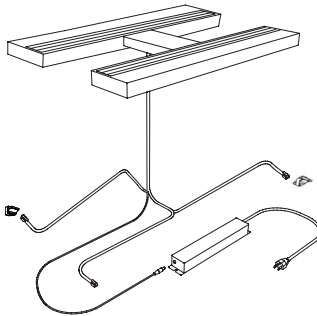

DUAL SIDED WITH MOTION SENSOR

model		w	d	h	wt	cu ft	list
TAM-DSC-MS-B (Black)	Dual Sided Center Bridge	24.375	20.5	1	17	1	$ 3,040
TAM-DSC-MS-P (Platinum)	Dual Sided Center Bridge (shown)	24.375	20.5	1	17	1	$ 3,040
TAM-DSC-MS-W (White)	Dual Sided Center Bridge	24.375	20.5	1	17	1	$ 3,040
TAM-DSO-MS-B (Black)	Dual Sided Offset Bridge	24.375	20.5	1	17	1	$ 3,040
TAM-DSO-MS-P (Platinum)	Dual Sided Offset Bridge	24.375	20.5	1	17	1	$ 3,040
TAM-DSO-MS-W (White)	Dual Sided Offset Bridge	24.375	20.5	1	17	1	$ 3,040

- Dual Sided Light with (2) Motion Sensors for Stanchion Mounting
- (2) PIR Workstation Motion Sensors for Auto-OFF Task Light Control
- (2) 9' RJ45-RJ11 Sensor Cables (Plugs into PIR Motion Sensors)

HOW TO ORDER

MODEL NUMBER

TAM-DSC-B