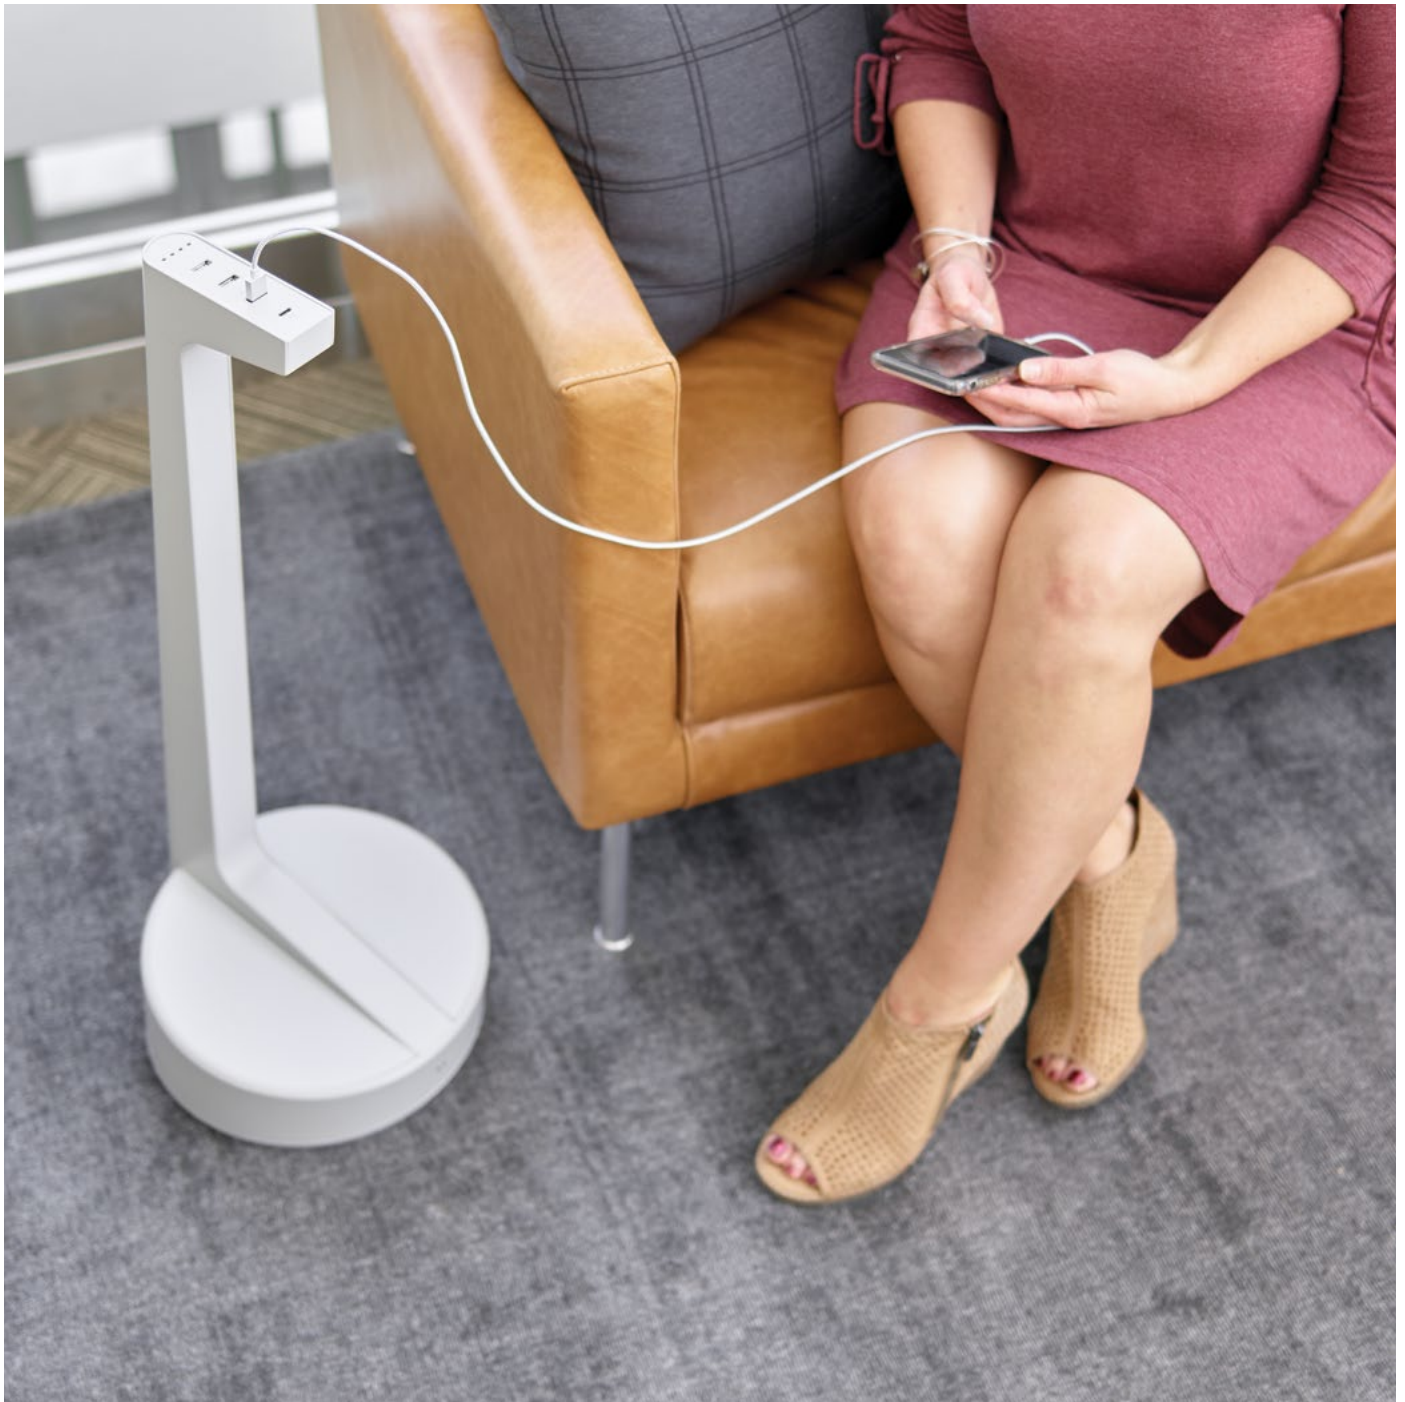

Vesta

These days, power supply is nearly as important as light, because technology has been so integrated into everyday life. While we've come a long way in the form of power supply, most power options are far from a fashion statement.

Vesta was designed to create an easily accessible, design friendly alternative to traditional power options. Drop Vesta into your space as a quaint side stand and keep everyone productive all day long.

Vesta

Features

Power station:

- 10' Cord
- One 15 amp outlet
- Two 2.1 amp USB charging ports
- One 18 watt USB-C charging port

Battery operated:

- Three 2.1 amp USB charging ports
- One 18 watt USB-C charging port
- Removable charging cord

Options

- Available in black, fog, storm, or white
- Accent colors
- Lower power outlets
- Battery operated
- Cord color

Full product information

View or download the online price list for complete specification information and statement of line.