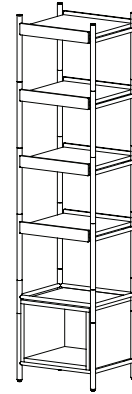

TYPICAL CONFIGURATIONS

VIDE1 42"l x 15.5"w x 26.5"h

1 - V-42BHS	Half Height Base Storage Frame	\$352
2 - V-40WS	Wood Storage Shelves	\$1,016
1 - V-42HS	Half Height Stackable Storage Frame	\$352
1 - V-42FS	Full Height Stackable Storage Frame	\$426
Total		\$2,146 List

VIDE2 18"l x 15.5"w x 52.5"h

1 - V-18BSC	Base Storage Frame with Cabinet	\$553
4 - V-18HS	Half Height Stackable Storage Frame	\$964
1 - V-18FS	Full Height Stackable Storage Frame	\$278
4 - V-16WS	Wood Storage Shelves	\$1,424
Total		\$3,219 List

VIDE3 18"l x 15.5"w x 72"h

1 - V-18BSC	Base Storage Frame with Cabinet (TFL)	\$553
1 - V-18HS	Half Height Stackable Storage Frame	\$241
4 - V-18FS	Full Height Stackable Storage Frame	\$1,112
4 - V-16WS	Wood Storage Shelves	\$1,424
Total		\$3,330 List

VIDE4 42"l x 15.5"w x 52.5"h

1 - V-42BSC	Base Storage Frame with Cabinet (TFL)	\$851
2 - V-42HS	Half Height Stackable Storage Frame	\$704
2 - V-42FS	Full Height Stackable Storage Frame	\$852
2 - V-30WS	Wood Storage Shelves	\$886
1 - V-30LS	Leather Sling Shelf	\$629
Total		\$3,922 List