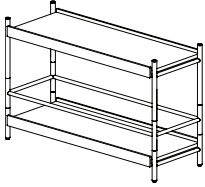

TYPICAL CONFIGURATIONS

VIDE1 42"l x 15.5"w x 26.5"h

1 - V-42BHS	Half Height Base Storage Frame	\$352
2 - V-40WS	Wood Storage Shelves	\$1,016
1 - V-42HS	Half Height Stackable Storage Frame	\$352
1 - V-42FS	Full Height Stackable Storage Frame	\$426
Total		\$2,146 List

VIDE2 18"l x 15.5"w x 52.5"h

1 - V-18BSC	Base Storage Frame with Cabinet	\$553
4 - V-18HS	Half Height Stackable Storage Frame	\$964
1 - V-18FS	Full Height Stackable Storage Frame	\$278
4 - V-16WS	Wood Storage Shelves	\$1,424
Total		\$3,219 List

VIDE3 18"l x 15.5"w x 72"h

1 - V-18BSC	Base Storage Frame with Cabinet (TFL)	\$553
1 - V-18HS	Half Height Stackable Storage Frame	\$241
4 - V-18FS	Full Height Stackable Storage Frame	\$1,112
4 - V-16WS	Wood Storage Shelves	\$1,424
Total		\$3,330 List

VIDE4 42"l x 15.5"w x 52.5"h

1 - V-42BSC	Base Storage Frame with Cabinet (TFL)	\$851
2 - V-42HS	Half Height Stackable Storage Frame	\$704
2 - V-42FS	Full Height Stackable Storage Frame	\$852
2 - V-30WS	Wood Storage Shelves	\$886
1 - V-30LS	Leather Sling Shelf	\$629
Total		\$3,922 List