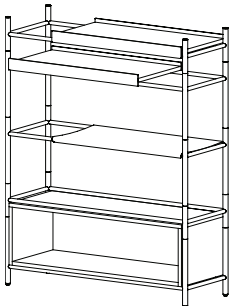

TYPICAL CONFIGURATIONS

VIDE1 42"l x 15.5"w x 26.5"h

1 - V-42BHS	Half Height Base Storage Frame	\$352
2 - V-40WS	Wood Storage Shelves	\$1,016
1 - V-42HS	Half Height Stackable Storage Frame	\$352
1 - V-42FS	Full Height Stackable Storage Frame	\$426
Total		\$2,146 List

VIDE2 18"l x 15.5"w x 52.5"h

1 - V-18BSC	Base Storage Frame with Cabinet	\$553
4 - V-18HS	Half Height Stackable Storage Frame	\$964
1 - V-18FS	Full Height Stackable Storage Frame	\$278
4 - V-16WS	Wood Storage Shelves	\$1,424
Total		\$3,219 List

VIDE3 18"l x 15.5"w x 72"h

1 - V-18BSC	Base Storage Frame with Cabinet (TFL)	\$553
1 - V-18HS	Half Height Stackable Storage Frame	\$241
4 - V-18FS	Full Height Stackable Storage Frame	\$1,112
4 - V-16WS	Wood Storage Shelves	\$1,424
Total		\$3,330 List

VIDE4 42"l x 15.5"w x 52.5"h

1 - V-42BSC	Base Storage Frame with Cabinet (TFL)	\$851
2 - V-42HS	Half Height Stackable Storage Frame	\$704
2 - V-42FS	Full Height Stackable Storage Frame	\$852
2 - V-30WS	Wood Storage Shelves	\$886
1 - V-30LS	Leather Sling Shelf	\$629
Total		\$3,922 List