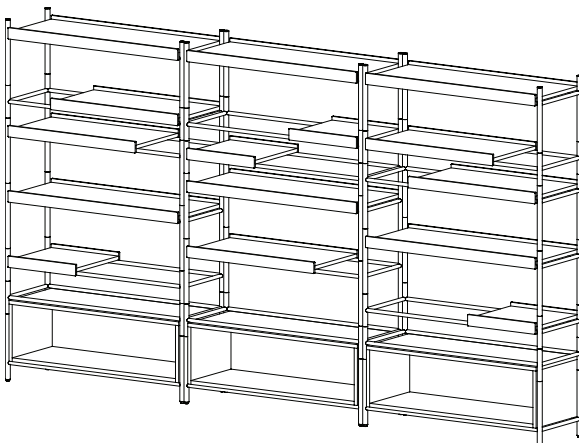

VIDE3 18"l x 15.5"w x 72"h

1 - V-18BSC	Base Storage Frame with Cabinet (TFL)	\$553
1 - V-18HS	Half Height Stackable Storage Frame	\$241
4 - V-18FS	Full Height Stackable Storage Frame	\$1,112
4 - V-16WS	Wood Storage Shelves	\$1,424
Total		\$3,330 List

VIDE4 42"l x 15.5"w x 52.5"h

1 - V-42BSC	Base Storage Frame with Cabinet (TFL)	\$851
2 - V-42HS	Half Height Stackable Storage Frame	\$704
2 - V-42FS	Full Height Stackable Storage Frame	\$852
2 - V-30WS	Wood Storage Shelves	\$886
1 - V-30LS	Leather Sling Shelf	\$629
Total		\$3,922 List

VIDE5 42"l x 15.5"w x 72"h

1 - V-42BSC	Base Storage Frame with Cabinet (TFL)	\$851
1 - V-42HS	Half Height Stackable Storage Frame	\$352
4 - V-42FS	Full Height Stackable Storage Frame	\$1,704
3 - V-30WS	Wood Storage Shelves	\$1,329
1 - V-30LS	Leather Sling Shelf	\$629
Total		\$4,865 List

VIDE6 78"l x 15.5"w x 52.5"h

1 - V-42BSC	Base Storage Frame with Cabinet (TFL)	\$851
2 - V-18BSC	Base Storage Frame with Cabinet (TFL)	\$1,106
2 - V-42HS	Half Height Stackable Storage Frame	\$704
2 - V-42FS	Full Height Stackable Storage Frame	\$852
8 - V-18HS	Half Height Stackable Storage Frame	\$1,928
2 - V-18FS	Full Height Stackable Storage Frame	\$556
2 - V-30WS	Wood Storage Shelves	\$886
8 - V-16WS	Wood Storage Shelves	\$2,848
1 - V-30LS	Leather Sling Shelf	\$629
1 - V-LH	Leather Hanging Hook	\$74
Total		\$10,434 List