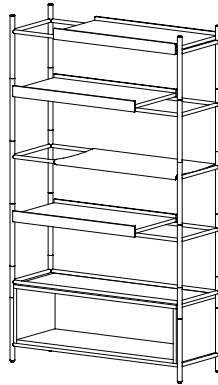

TYPICAL CONFIGURATIONS

VIDE1 42"l x 15.5"w x 26.5"h

1 - V-42BHS	Half Height Base Storage Frame	\$352
2 - V-40WS	Wood Storage Shelves	\$1,016
1 - V-42HS	Half Height Stackable Storage Frame	\$352
1 - V-42FS	Full Height Stackable Storage Frame	\$426
Total		\$2,146 List

VIDE2 18"l x 15.5"w x 52.5"h

1 - V-18BSC	Base Storage Frame with Cabinet	\$553
4 - V-18HS	Half Height Stackable Storage Frame	\$964
1 - V-18FS	Full Height Stackable Storage Frame	\$278
4 - V-16WS	Wood Storage Shelves	\$1,424
Total		\$3,219 List

VIDE3 18"l x 15.5"w x 72"h

1 - V-18BSC	Base Storage Frame with Cabinet (TFL)	\$553
1 - V-18HS	Half Height Stackable Storage Frame	\$241
4 - V-18FS	Full Height Stackable Storage Frame	\$1,112
4 - V-16WS	Wood Storage Shelves	\$1,424
Total		\$3,330 List

VIDE4 42"l x 15.5"w x 52.5"h

1 - V-42BSC	Base Storage Frame with Cabinet (TFL)	\$851
2 - V-42HS	Half Height Stackable Storage Frame	\$704
2 - V-42FS	Full Height Stackable Storage Frame	\$852
2 - V-30WS	Wood Storage Shelves	\$886
1 - V-30LS	Leather Sling Shelf	\$629
Total		\$3,922 List