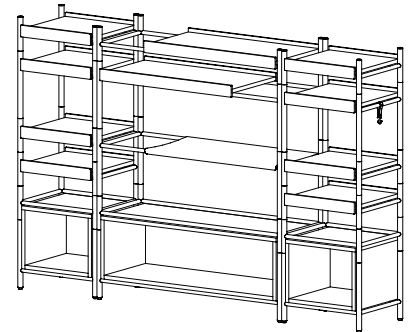

VIDE2 18"l x 15.5"w x 52.5"h

1 - V-18BSC	Base Storage Frame with Cabinet	\$553
4 - V-18HS	Half Height Stackable Storage Frame	\$964
1 - V-18FS	Full Height Stackable Storage Frame	\$278
4 - V-16WS	Wood Storage Shelves	\$1,424
Total		\$3,219 List

VIDE3 18"l x 15.5"w x 72"h

1 - V-18BSC	Base Storage Frame with Cabinet (TFL)	\$553
1 - V-18HS	Half Height Stackable Storage Frame	\$241
4 - V-18FS	Full Height Stackable Storage Frame	\$1,112
4 - V-16WS	Wood Storage Shelves	\$1,424
Total		\$3,330 List

VIDE4 42"l x 15.5"w x 52.5"h

1 - V-42BSC	Base Storage Frame with Cabinet (TFL)	\$851
2 - V-42HS	Half Height Stackable Storage Frame	\$704
2 - V-42FS	Full Height Stackable Storage Frame	\$852
2 - V-30WS	Wood Storage Shelves	\$886
1 - V-30LS	Leather Sling Shelf	\$629
Total		\$3,922 List

VIDE5 42"l x 15.5"w x 72"h

1 - V-42BSC	Base Storage Frame with Cabinet (TFL)	\$851
1 - V-42HS	Half Height Stackable Storage Frame	\$352
4 - V-42FS	Full Height Stackable Storage Frame	\$1,704
3 - V-30WS	Wood Storage Shelves	\$1,329
1 - V-30LS	Leather Sling Shelf	\$629
Total		\$4,865 List