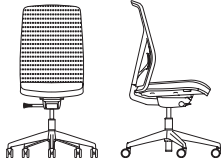

ZONAL HIGH BACK CHAIR STANDARD FEATURES

- Armless
- Mesh Back
- Molded Seat Foam
- Integrated Seat Depth Adjustment
- Adjustable Lumbar Support
- Body Balance Control
- Nylon Base
- Hard Wheel Casters
- All Styles Rated up to 300 lbs.

MESH BACK

cylinder	outside			sw	seat		inside	arm	from	weight	cubic
	w	d	h		sd	sh					
Low	28	28	36.25/39.25	19.5	15.75/18	16/19	22.5	n/a	n/a	30	12.75
2D Arm (CR29)								6.5/10.5	23.25/30.25	35	
4D Pivoting Arm (CR13)								6.5/10.5	23.25/30.25	35	
Polished Aluminum Fixed Arm (CR30)								8	25.25/38.25	36.5	
Standard	28	28	37.25/42.5	19.5	15.75/18	17/22	22.5	n/a	n/a	30	12.75
2D Arm (CR29)								6.5/10.5	24/33.25	35	
4D Pivoting Arm (CR13)								6.5/10.5	24/33.25	35	
Polished Aluminum Fixed Arm (CR30)								8	26/31.25	36.5	