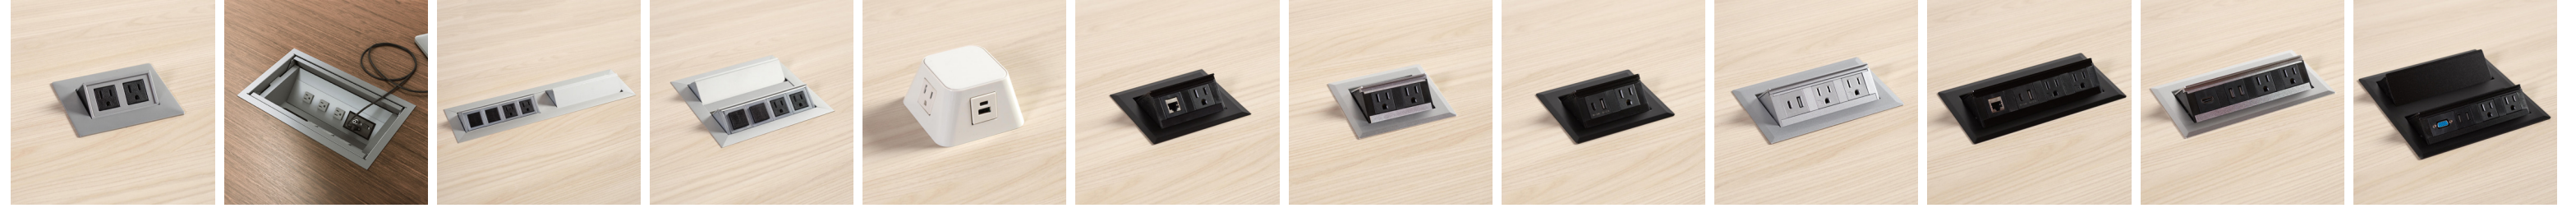

## Grommet

<b>PSH-16PP</b> \$372 Hardwired 2 Outlets 6' Cord UL listed (Silver)	<b>PS-37/PS-38</b> <b>PS-37-HW/</b> <b>PS-38-HW</b> \$2,794/2,811 6 Outlets 2 Data 1 HDMI 1 VGA 1 Mini stereo 2 9' Cord HW: hard-wired 72" whip infeed UL listed (Black or Silver)	<b>PS-41</b> \$1,222 Dual sided 2 Outlets 2 Blank data ports 2 72" Cord UL listed (Silver)	<b>PS-43</b> \$904 Dual sided 2 Outlets 2 Blank data ports 2 72" Cord UL listed (Silver)	<b>PS-91B/PS-91W</b> <b>PS-91B-BC</b> <b>PS-91W-BC</b> \$562/664 BC: braided cord 2 Outlets 2 Dual charging USB A&C port 10' Cord UL listed (Black or White)	<b>PS-66B/PS-66S</b> \$236 1 Outlet 1 Data 9' Cord UL listed (Black or Silver)	<b>PS-67B/PS-67S</b> \$236 2 Outlets 1 Data 9' Cord UL listed (Black or Silver)	<b>PS-68B/PS-68S</b> \$301 1 Outlet 2 Charging USB A&C 9' Cord UL listed (Black or Silver)	<b>PS-69B/PS-69S</b> \$338 2 Outlets 1 Charging USB A&C 10' Cord UL listed (Black or Silver)	<b>PS-70B/PS-70S</b> \$413 2 Outlets 1 Charging USB A&C 1 Data 10' Cord UL listed (Black or Silver)	<b>PS-99S/PS-99B</b> \$413 2 Outlets 2 Charging USB A&C 1 HDMI 10' Cord UL listed (Black or Silver)	<b>PS-71B/PS-71S</b> \$988 Dual sided 2 Outlets per side 1 Charging USB A&C per side 1 VGA coupler (side 1) 1 HDMI coupler (side 2) 10' Cord UL listed (Black or Silver)
--	---	---	---	---	--	---	--	--	--	--	---

## Floor

<b>PS-90B/PS-90W</b> <b>PS-90S/PS-90F</b> \$1,577 1 Outlet 2 Charging USB 1 Charging USB-C 120" Cord UL listed (Black, White, Storm, Fog) Upgrade options available for more outlets (2 or 3)	<b>PS-96S</b> \$2,516 12 Outlets 3 Charging USB 3 Charging USB-C 9' Cord UL listed (Silver)	<b>PS-98W</b> <b>PS-98B</b> \$2,530 3 Wireless charging sleeves (1 per side) 3 Power outlets (1 per side) 1 Duplex USB-A charging port (on 2 sides) 1 USB-C 60 watt charging port (on 1 side) 10' Cord UL listed (Black or white)
--	--	---