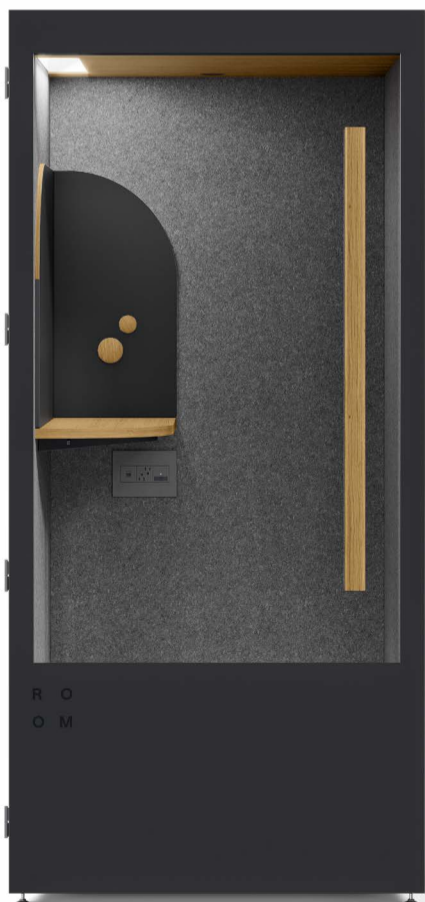

Phone Booth

Colors and Materials

Light

Door

Material: Powder Coated Metal
Color: Off-White
Finish: Textured

Door Handle

Material: Solid Wood
Color: Natural Oak

Exterior Walls

Material: Laminate
Color: Acorn (Natural Oak)

Interior Walls

Material: Camira Blazer,
100% Wool Felt
Color: Surrey (Heather Grey)

Interior Ceiling

Material: Laminate
Color: Acorn (Natural Oak)

Desktop

Material: White Oak Veneer,
Flat Cut
Finish: Clear Matte

Carpet

Material: 100% Polyester
Color: Dark Grey

Dark

Door

Material: Powder Coated Metal
Color: Anthracite
Finish: Textured

Door Handle

Material: Solid Wood
Color: Natural Oak

Exterior Walls

Material: Laminate
Color: Anthracite

Interior Walls

Material: Camira Blazer,
100% Wool Felt
Color: Surrey (Heather Grey)

Interior Ceiling

Material: Laminate
Color: Acorn (Natural Oak)

Desktop

Material: White Oak Veneer,
Flat Cut
Finish: Clear Matte