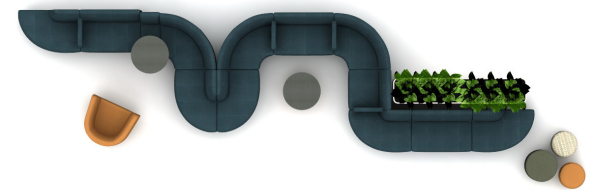

S300004

Footprint: 30' x 10'

carolina
an OFS company

#	Qty	Company	Catalogue	Part Number	Description
1	1	Carolina	CSO	810-24RD-15	X&O Tables 24x24x15 Cylinder Table
2	1	Carolina	CSO	982-1S	Elara, 32x27x31.25, Lounge Chair with Swivel Base
3	3	Carolina	CSO	982-90I-P	Elara Modular, Lounge 90 Degree Inside Corner, 51Wx29.5Dx31.25H, Plinth Base
4	3	Carolina	CSO	982-AR	Elara Modular, Modular Arm
5	1	Carolina	CSO	982-AR	Elara Modular, Modular Arm
6	1	Carolina	CSO	982-CL-P	Elara Modular, Modular Lounge Chaise - Left Facing, 39.75Wx26.75Dx31.25H, Plinth Base
7	2	Carolina	CSO	982-CL-P	Elara Modular, Modular Lounge Chaise - Left Facing, 39.75Wx26.75Dx31.25H, Plinth Base
8	1	Carolina	CSO	982-CR-P	Elara Modular, Modular Lounge Chaise - Right Facing, 39.75Wx26.75Dx31.25H, Plinth Base
9	1	Carolina	CSO	982-CR-P	Elara Modular, Modular Lounge Chaise - Right Facing, 39.75Wx26.75Dx31.25H, Plinth Base
10	1	Carolina	CSO	982-SM-P	Elara Modular, Lounge Straight, 25.5Wx26.75Dx31.25H, Plinth Base
11	3	Carolina	CSO	982-STM-P	Elara Modular, Modular Lounge Straight, 38.25Wx26.75Dx31.25H, Plinth Base
12	1	Carolina	CSO	982-T-P	Elara Modular, Lounge Cafe Table, 24Wx38.75Dx31.25H, Plinth Base, Must be Ganged at Both Ends for Stability
13	12	Carolina	CSO	982GK	Elara Modular, Ganging Kit, Set of Two
14	1	Carolina	CSO	C49058	Boost+, Round Ottoman Small, 20.75 x 20.75 x 17.75
15	1	Carolina	CSO	C49658S	Boost+ Pediatric, Round Ottoman, 16.75x16.75x12.75
16	1	Carolina	CSO	C49658S	Boost+ Pediatric, Round Ottoman, 16.75x16.75x12.75
17	2	OFS	OCC	HY-4216E	Hydra, Inline Ganging Planter End, No Frame
18	1	OFS	OAC	PWF15AMP	Power Infeed 72", UL Listed