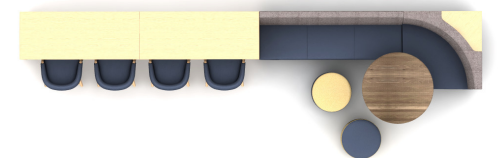

S300068

Footprint: 19' x 6'

carolina
an OFS company

| # | Qty | Company | Catalogue | Part Number | Description |
|---|-----|---------------|-----------|---------------|---|
| 1 | 1 | OFS | OCC | 83-36RD29H | Rowen Round Cafe Table 36"W x 36"D x 29"H |
| 2 | 1 | OFS | OST | 78043-MBS-MT | Coact, 72x24.25x35.75 Single Booth, Mid Back, Multiple Textiles |
| 3 | 1 | OFS | OST | 78045-MBS-MT | Coact, 39.25x39.25x35.75, Booth Midback Corner, Multiple Textiles |
| 4 | 4 | OFS | OST | 206051 | Raya Counter Stool |
| 5 | 1 | OFS | OST | F49058 | Boost, Round Ottoman Small, 20.75 x 20.75 x 17.75 |
| 6 | 1 | OFS | OST | F49058 | Boost, Round Ottoman Small, 20.75 x 20.75 x 17.75 |
| 7 | 1 | OFS Casegoods | KRA | KT2-W12024KTC | Kintra 120"W x 24"D x 36"H Counter Height Table, Ships KD |