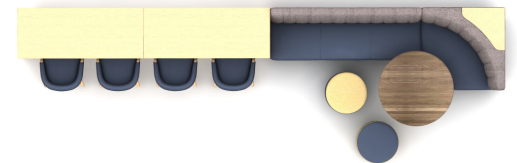

S300068

Footprint: 19' x 6'

**carolina**  
an OFS company

#	Qty	Company	Catalogue	Part Number	Description
1	1	OFS	OCC	83-36RD29H	Rowen Round Cafe Table 36"W x 36"D x 29"H
2	1	OFS	OST	78043-MBST-MT	Coact, 72x24.25x35.75 Tufted Single Booth, Mid Back, Multiple Textiles
3	1	OFS	OST	78045-MBST-MT	Coact, 39.25x39.25x35.75, Tufted Booth Midback Corner, Multiple Textiles
4	4	OFS	OST	206051	Raya Counter Stool
5	1	OFS	OST	F49058	Boost, Round Ottoman Small, 20.75 x 20.75 x 17.75
6	1	OFS	OST	F49058	Boost, Round Ottoman Small, 20.75 x 20.75 x 17.75
7	1	OFS Casegoods	KRA	KT2-W12024KTC	Kintra 120"W x 24"D x 36"H Counter Height Table, Ships KD