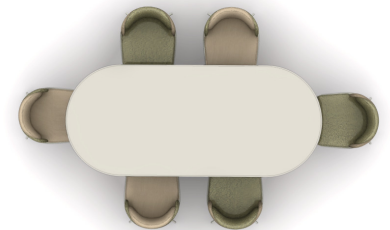

S400040

Footprint: 11' x 7'

**carolina**  
an OFS company

#	Qty	Company	Catalogue	Part Number	Description
1	3	Carolina	CSO	BP-990-MT	Blueprint Guest Chair, 21.5x23x32.5 - Multiple Textiles
2	3	Carolina	CSO	BP-990-MT	Blueprint Guest Chair, 21.5x23x32.5 - Multiple Textiles
3	1	OFS	IMC	CC-8026LB	Intermix 80.25"W x 26.25"D x 28.5"H, Angled Leg Base, Use w/96x42 top
4	1	OFS	IMC	CC-G9642AT	Intermix Intermix, 96x42x1.38, One-Piece Racetrack, Glass Top