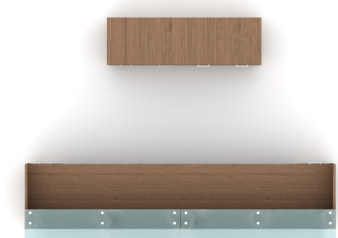

T100010

Footprint: 12' x 9'

List Price: \$22,444

NOTE: THIS SPECIFICATION IS FOR BUDGET PURPOSES. LIST PRICE CAN VARY BASED ON MATERIAL AND OPTION SELECTIONS.

T100010

#	Qty	Part Number	Description	List	Ext. List
1	2	EL-1628MBFC	Element 15.625x27.625 BBF Desk Pedestal	\$1,587.00	\$3,174.00
2	1	EL-7222DCR	Element 72x22 Door Credenza	\$4,995.00	\$4,995.00
3	1	EL-T72D2	Element 144x34.3125 Double Desk	\$14,275.00	\$14,275.00
				<b>Total</b>	<b>\$22,444.00</b>