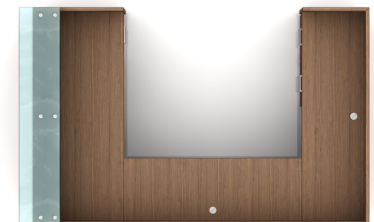

T100016

Footprint: 6' x 10'

List Price: \$18,372.00

NOTE: THIS SPECIFICATION IS FOR BUDGET PURPOSES. LIST PRICE

| Qty | Part Number | Description | List | Ext. List |
|-----|-------------|--|-------------|-------------|
| 1 | EL-1620MBFC | Element 15.625x19.625 BBF Return/Credenza Pedestal | \$1,595.00 | \$1,595.00 |
| 1 | EL-1620MFFC | Element 15.625x19.625 FF Return/Credenza Pedestal | \$1,595.00 | \$1,595.00 |
| 1 | EL-1628MBFC | Element 15.625x27.625 BBF Desk Pedestal | \$1,806.00 | \$1,806.00 |
| 1 | EL-T72LU60 | Element 72x115.8125 Left U | \$13,376.00 | \$13,376.00 |